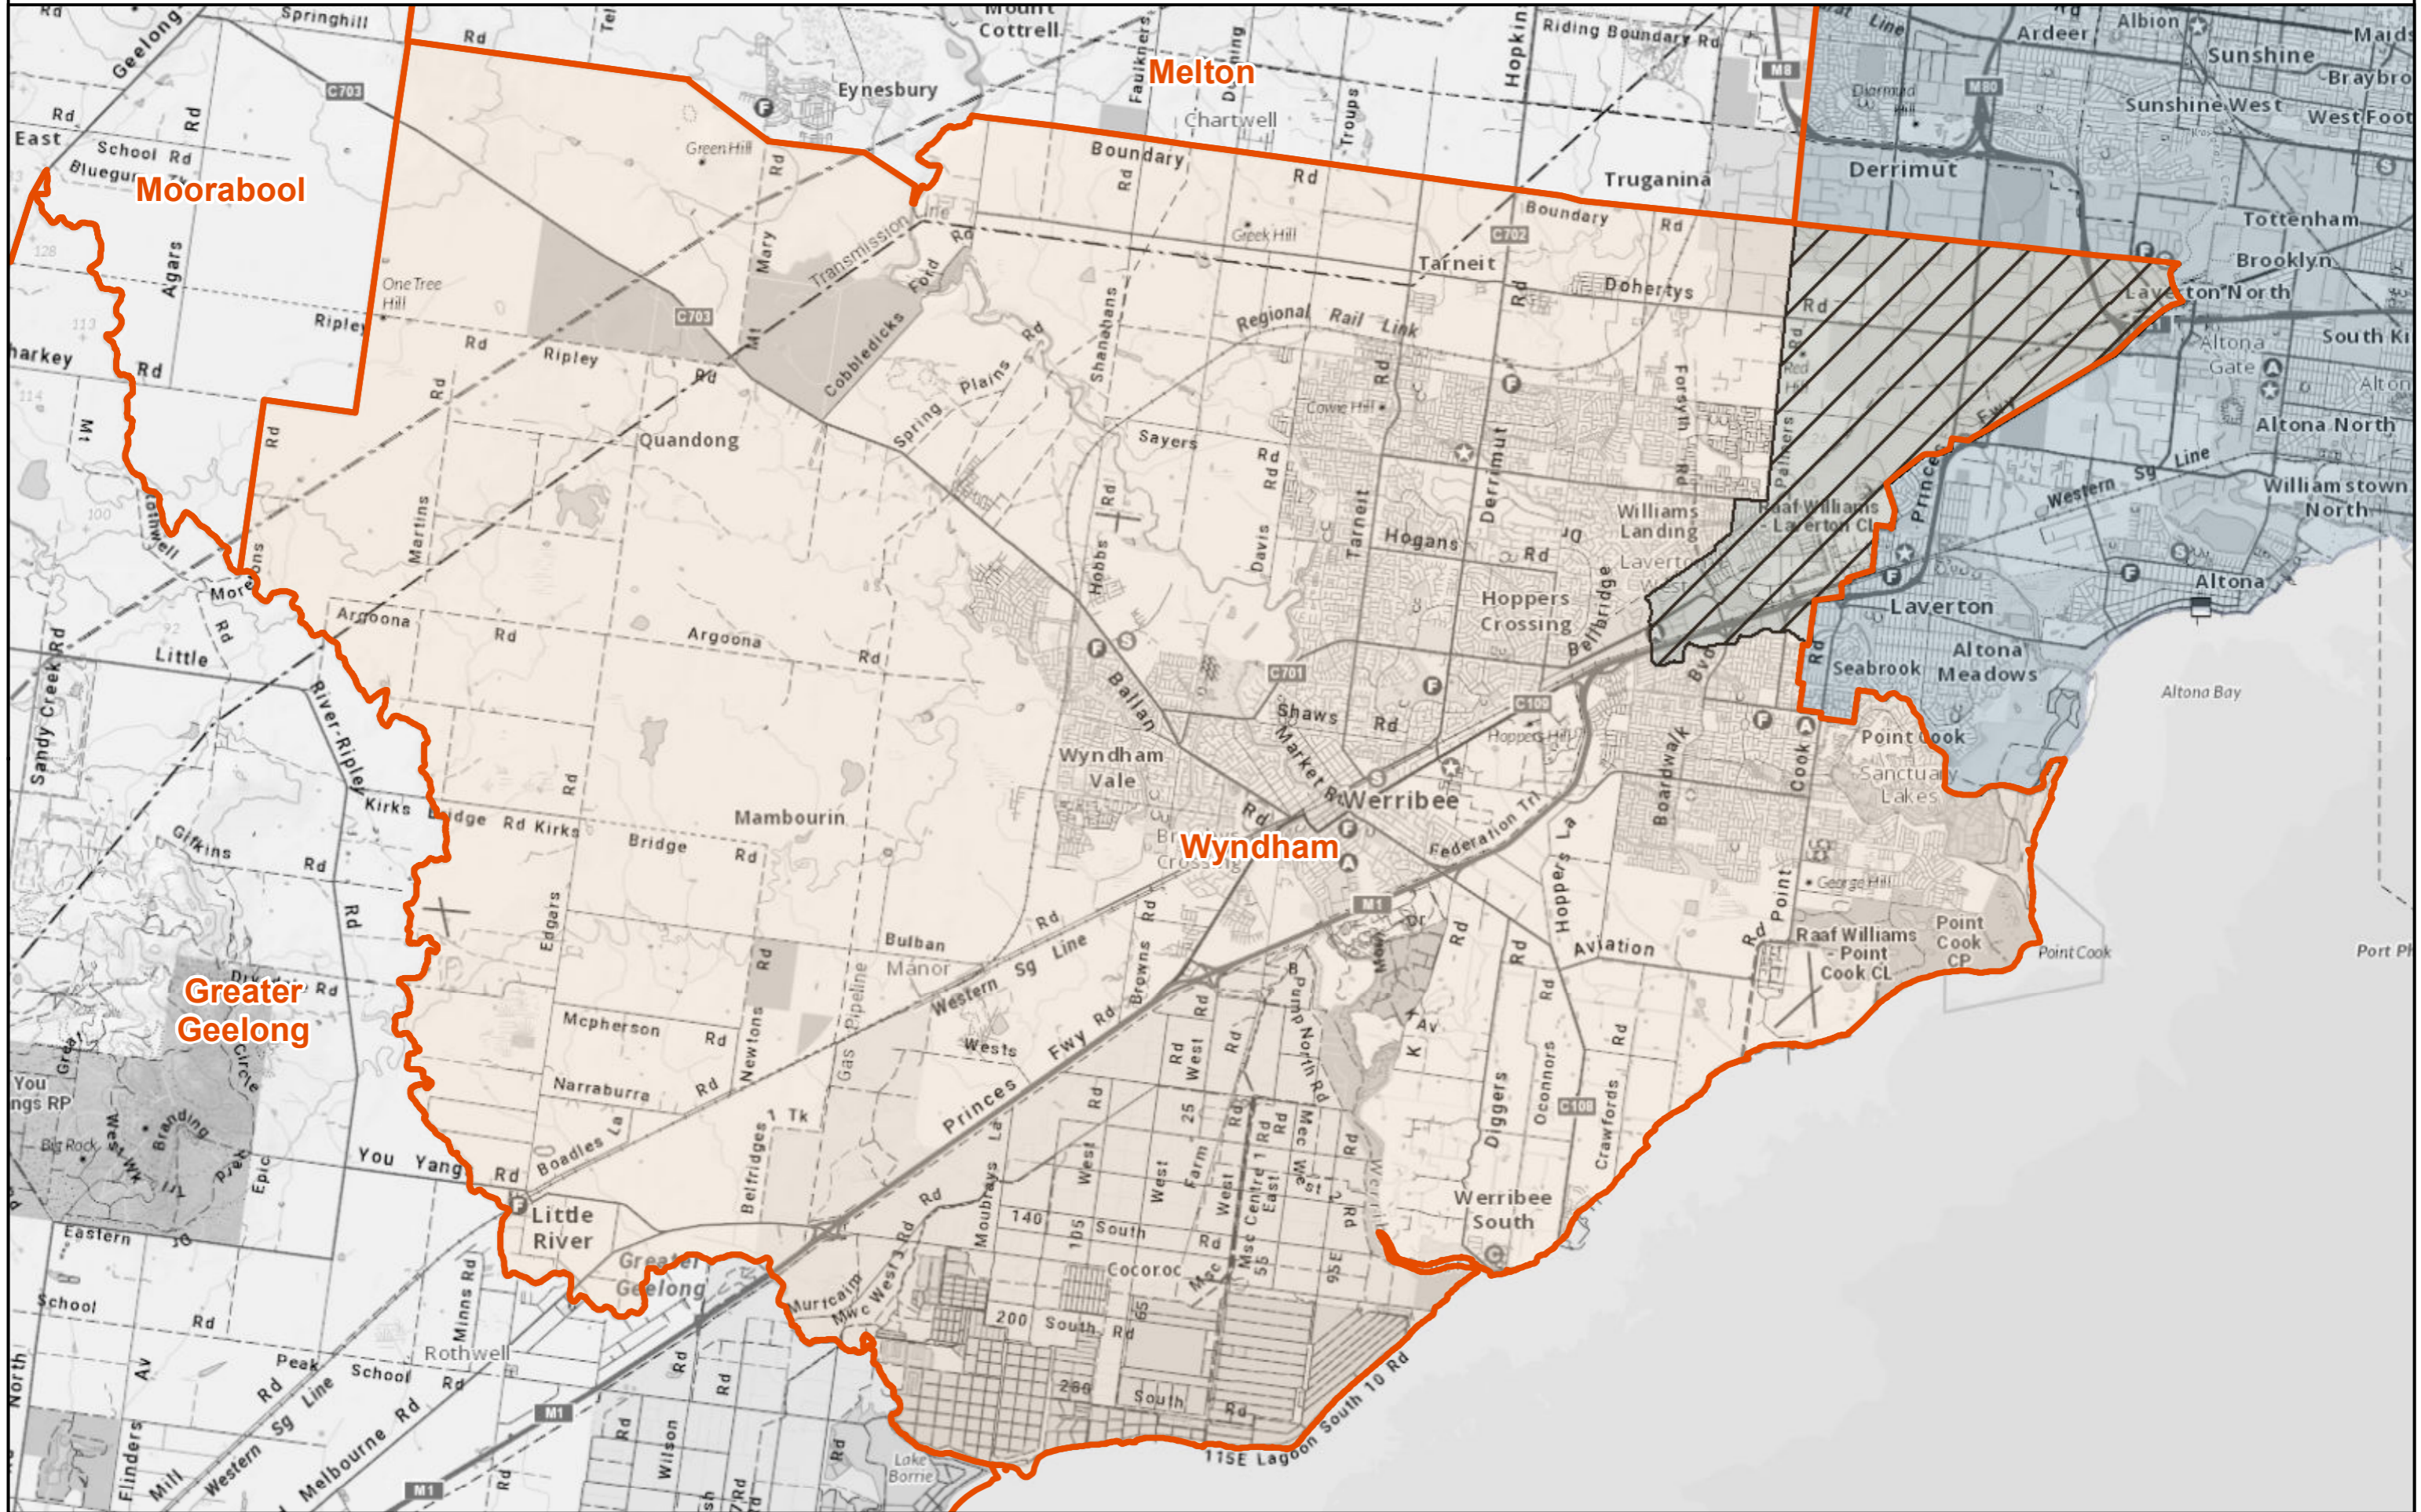

Fire Danger Period Areas - Wyndham

Disclaimer: This map is a snapshot generated from Victorian Government data as well as data from various other sources. This does not guarantee that the publication is without flaw of any kind or is wholly appropriate for your particular purposes and therefore disclaims all liability for error, loss or damage which may arise from reliance upon it. All persons accessing this information should make appropriate enquiries to assess the currency of the data.

Explanation: Some municipalities (shire or council) overlap with the Metropolitan Fire Brigade (MFB) District. Fire Danger Period Restrictions do not apply in the MFB area. This map helps understand where these overlaps are.

Job ID: 20171005000
Date Prepared: 5th October 2017

Legend

- Fire Danger Period Areas
- MFB Metropolitan District
- Restrictions do not apply