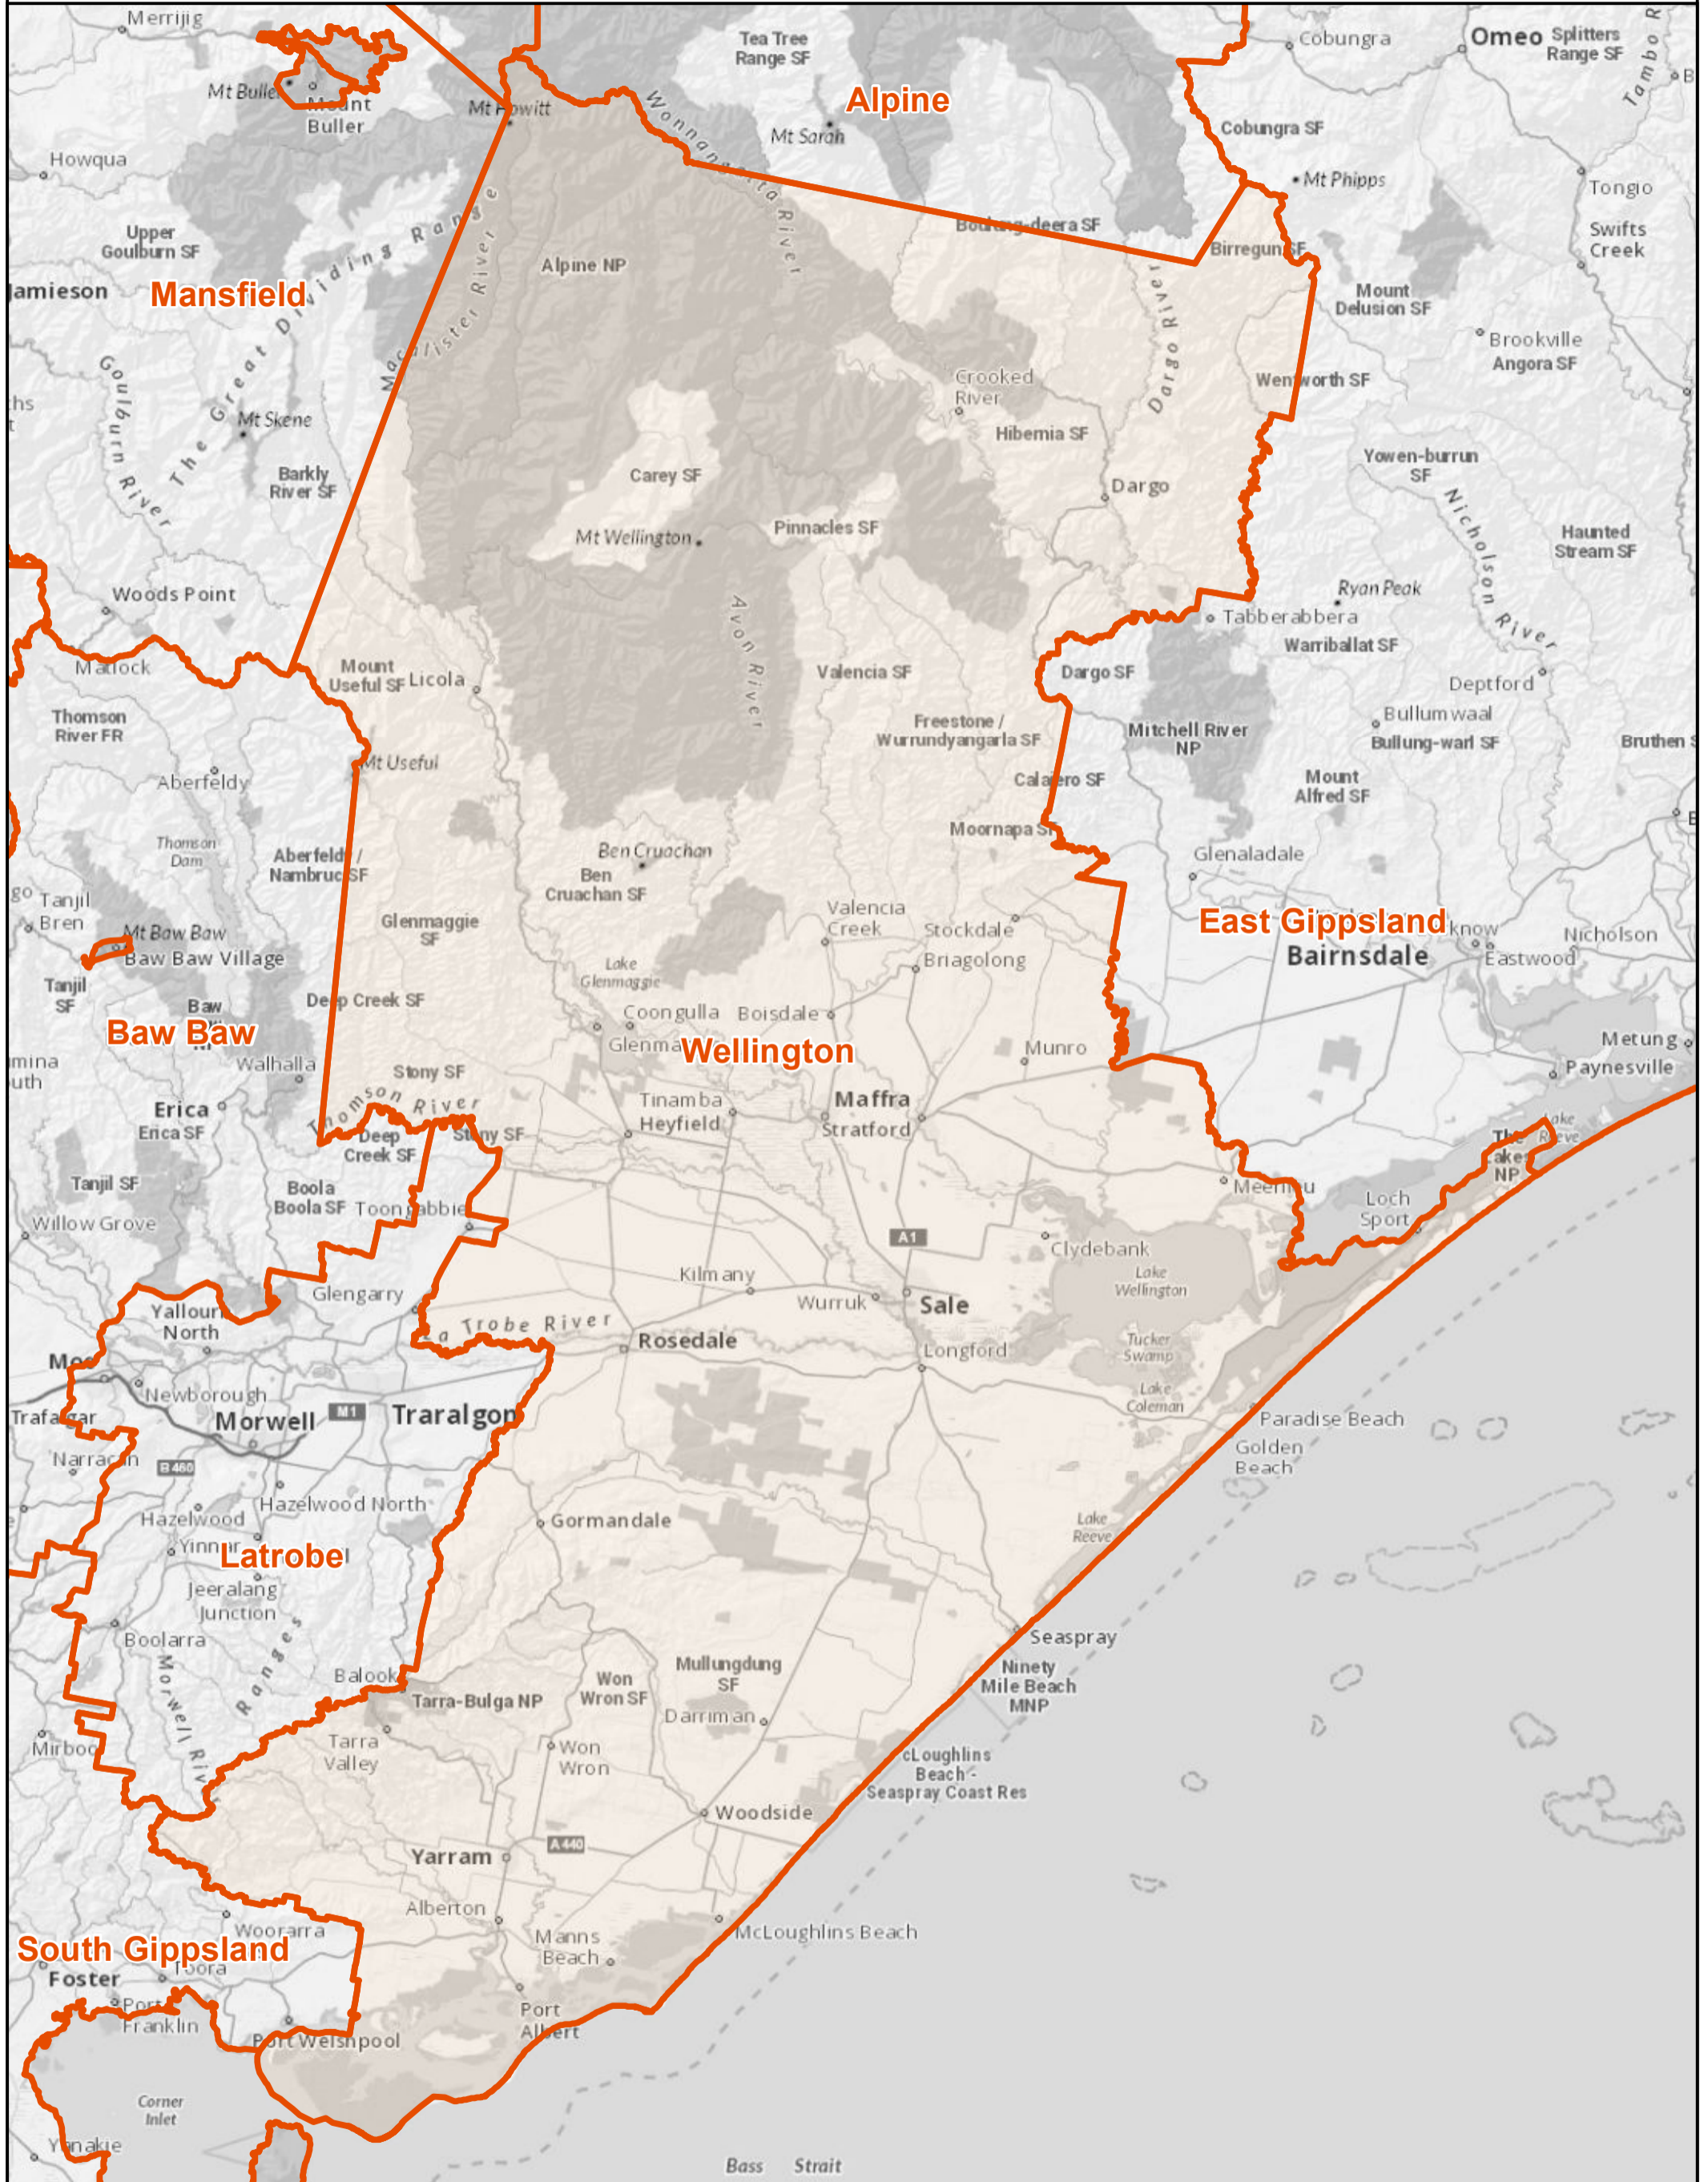

Fire Danger Period Areas - Wellington

Legend

-  Fire Danger Period Areas

Explanation: Some municipalities (shire or council) are split into smaller areas for Fire Danger Period Declarations. This map helps understand where these splits are.

Disclaimer: This map is a snapshot generated from Victorian Government data as well as data from various other sources. This does not guarantee that the publication is without flaw of any kind or is wholly appropriate for your particular purposes and therefore disclaims all liability for error, loss or damage which may arise from reliance upon it. All persons accessing this information should make appropriate enquiries to assess the currency of the data.

Job ID: 20171005000
Date Prepared: 5th October 2017