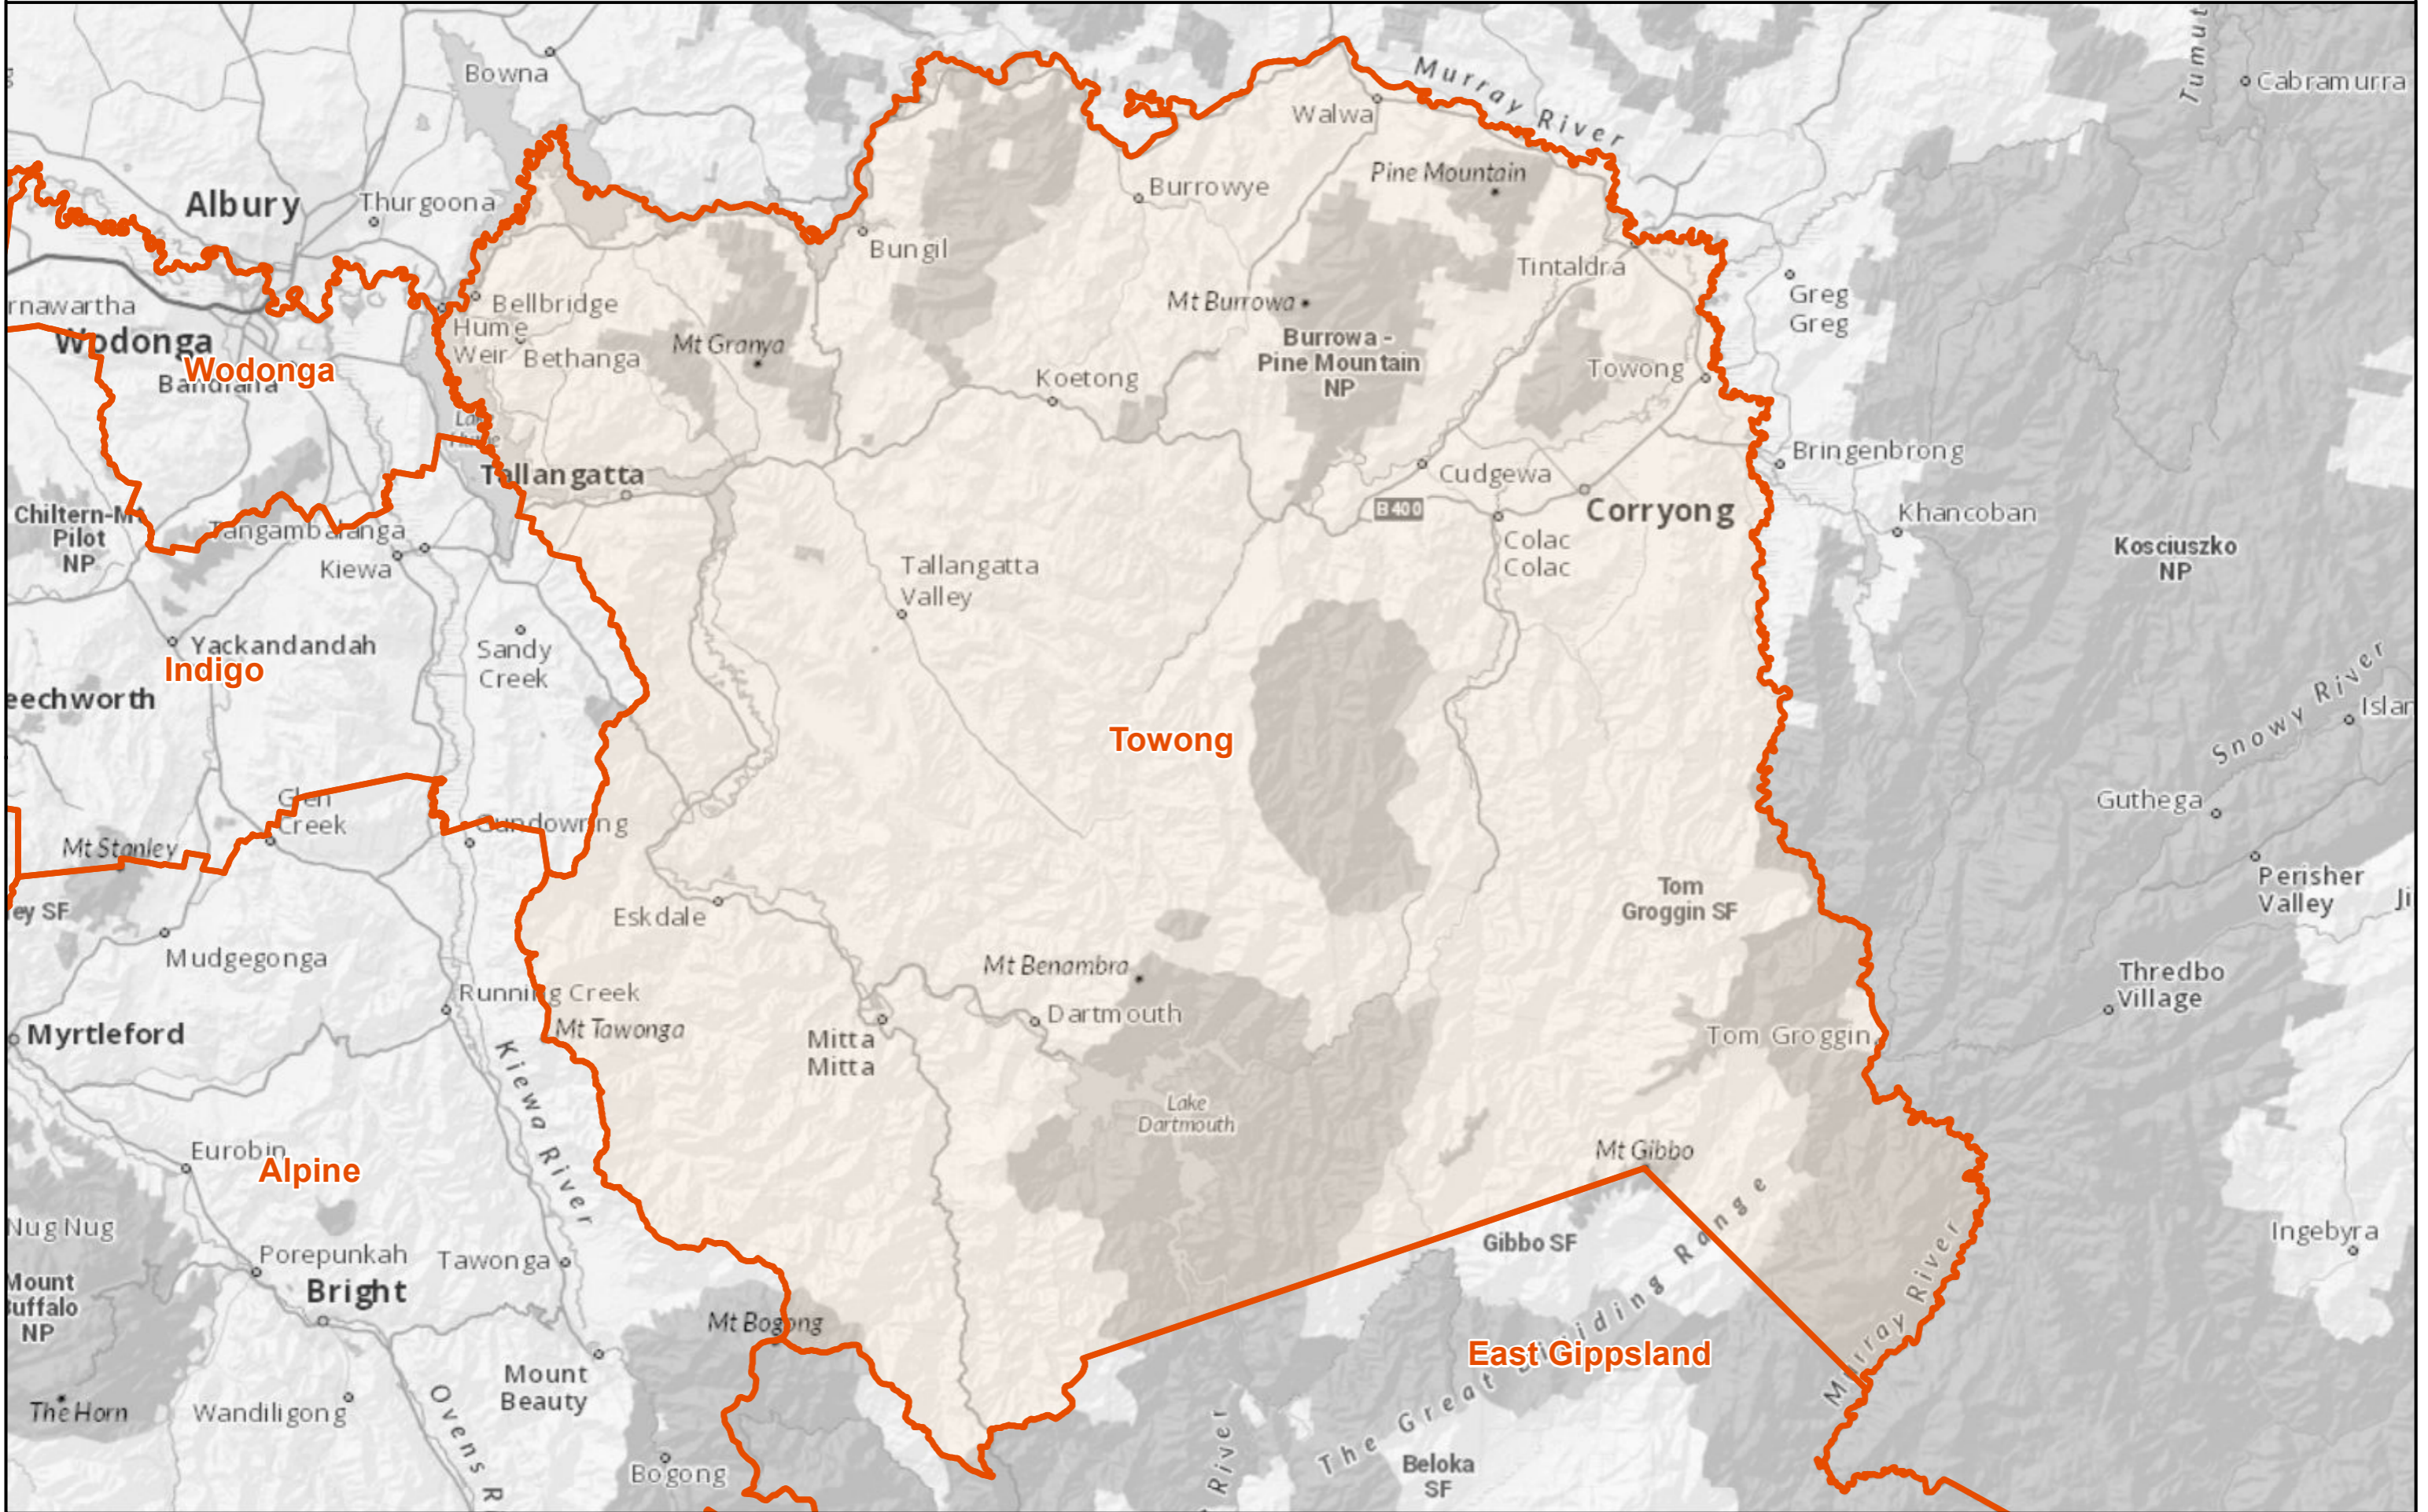

Fire Danger Period Areas - Towong

Explanation: Some municipalities (shire or council) are split into smaller areas for Fire Danger Period Declarations. This map helps understand where these splits are.

Job ID: 20171005000
Date Prepared: 5th October 2017

Legend

- Fire Danger Period Areas