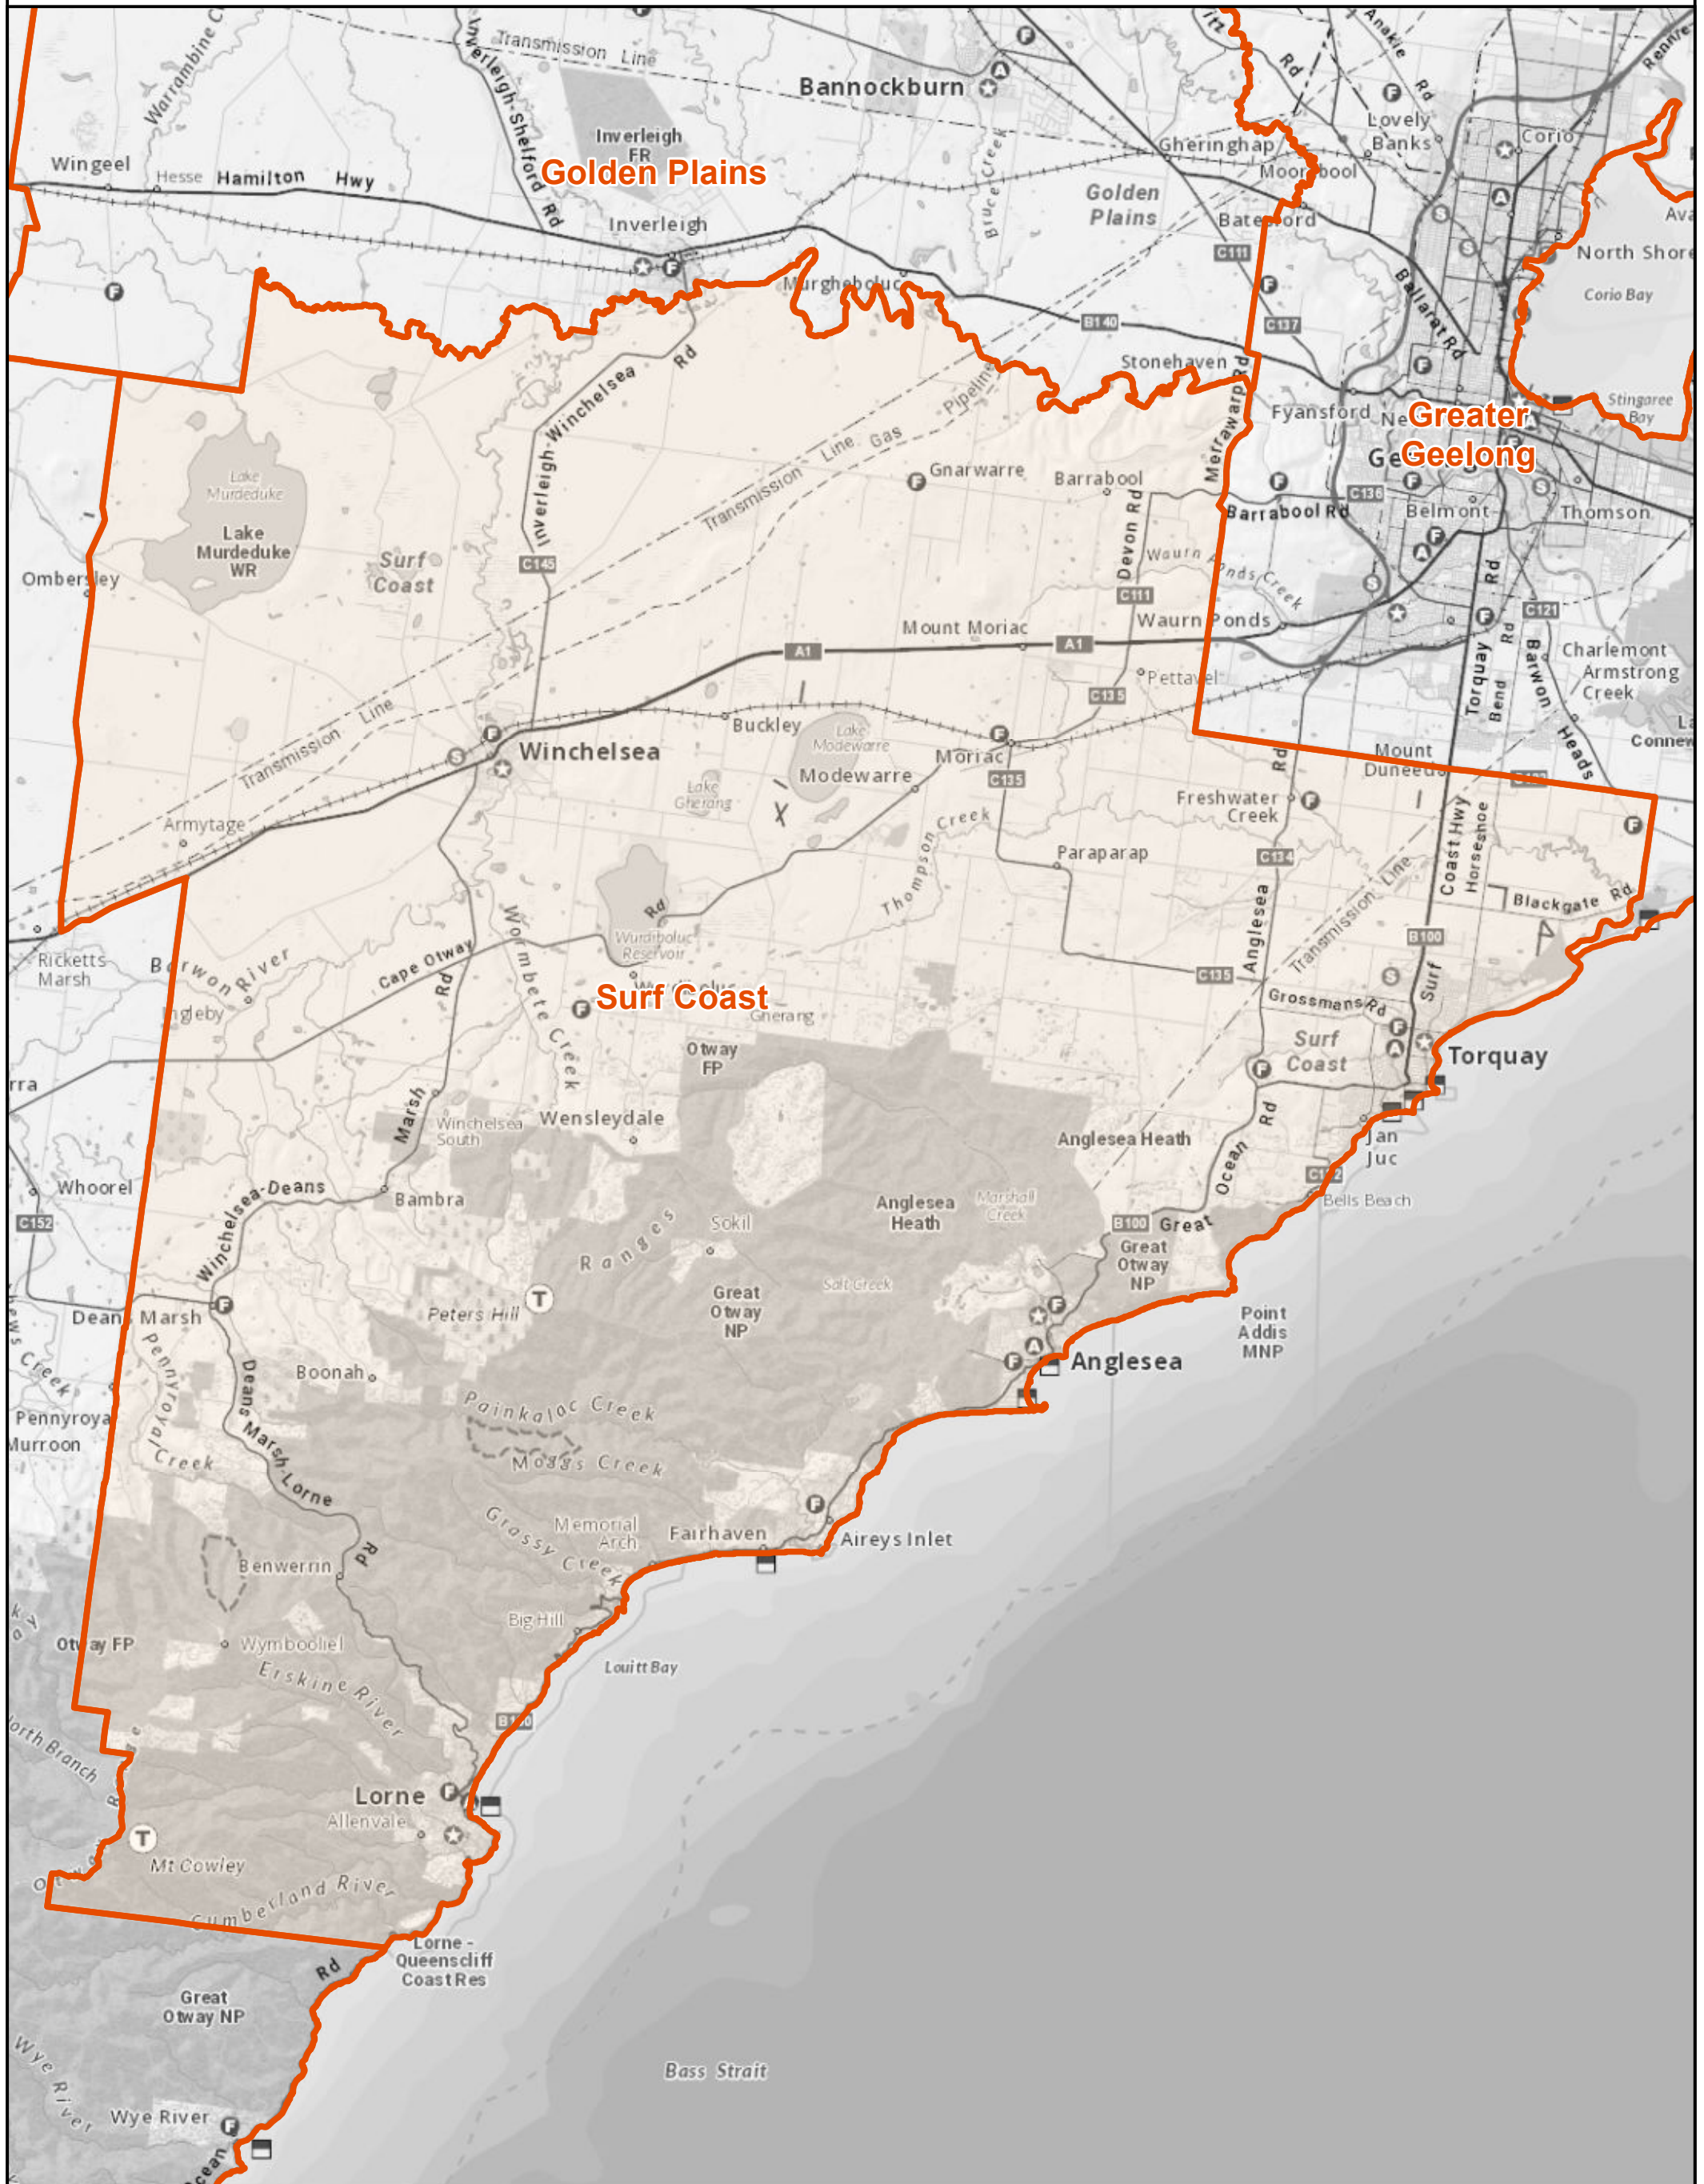

Fire Danger Period Areas - Surf Coast

Legend

- Fire Danger Period Areas

Explanation: Some municipalities (shire or council) are split into smaller areas for Fire Danger Period Declarations. This map helps understand where these splits are.

Job ID: 20171005000
Date Prepared: 5th October 2017