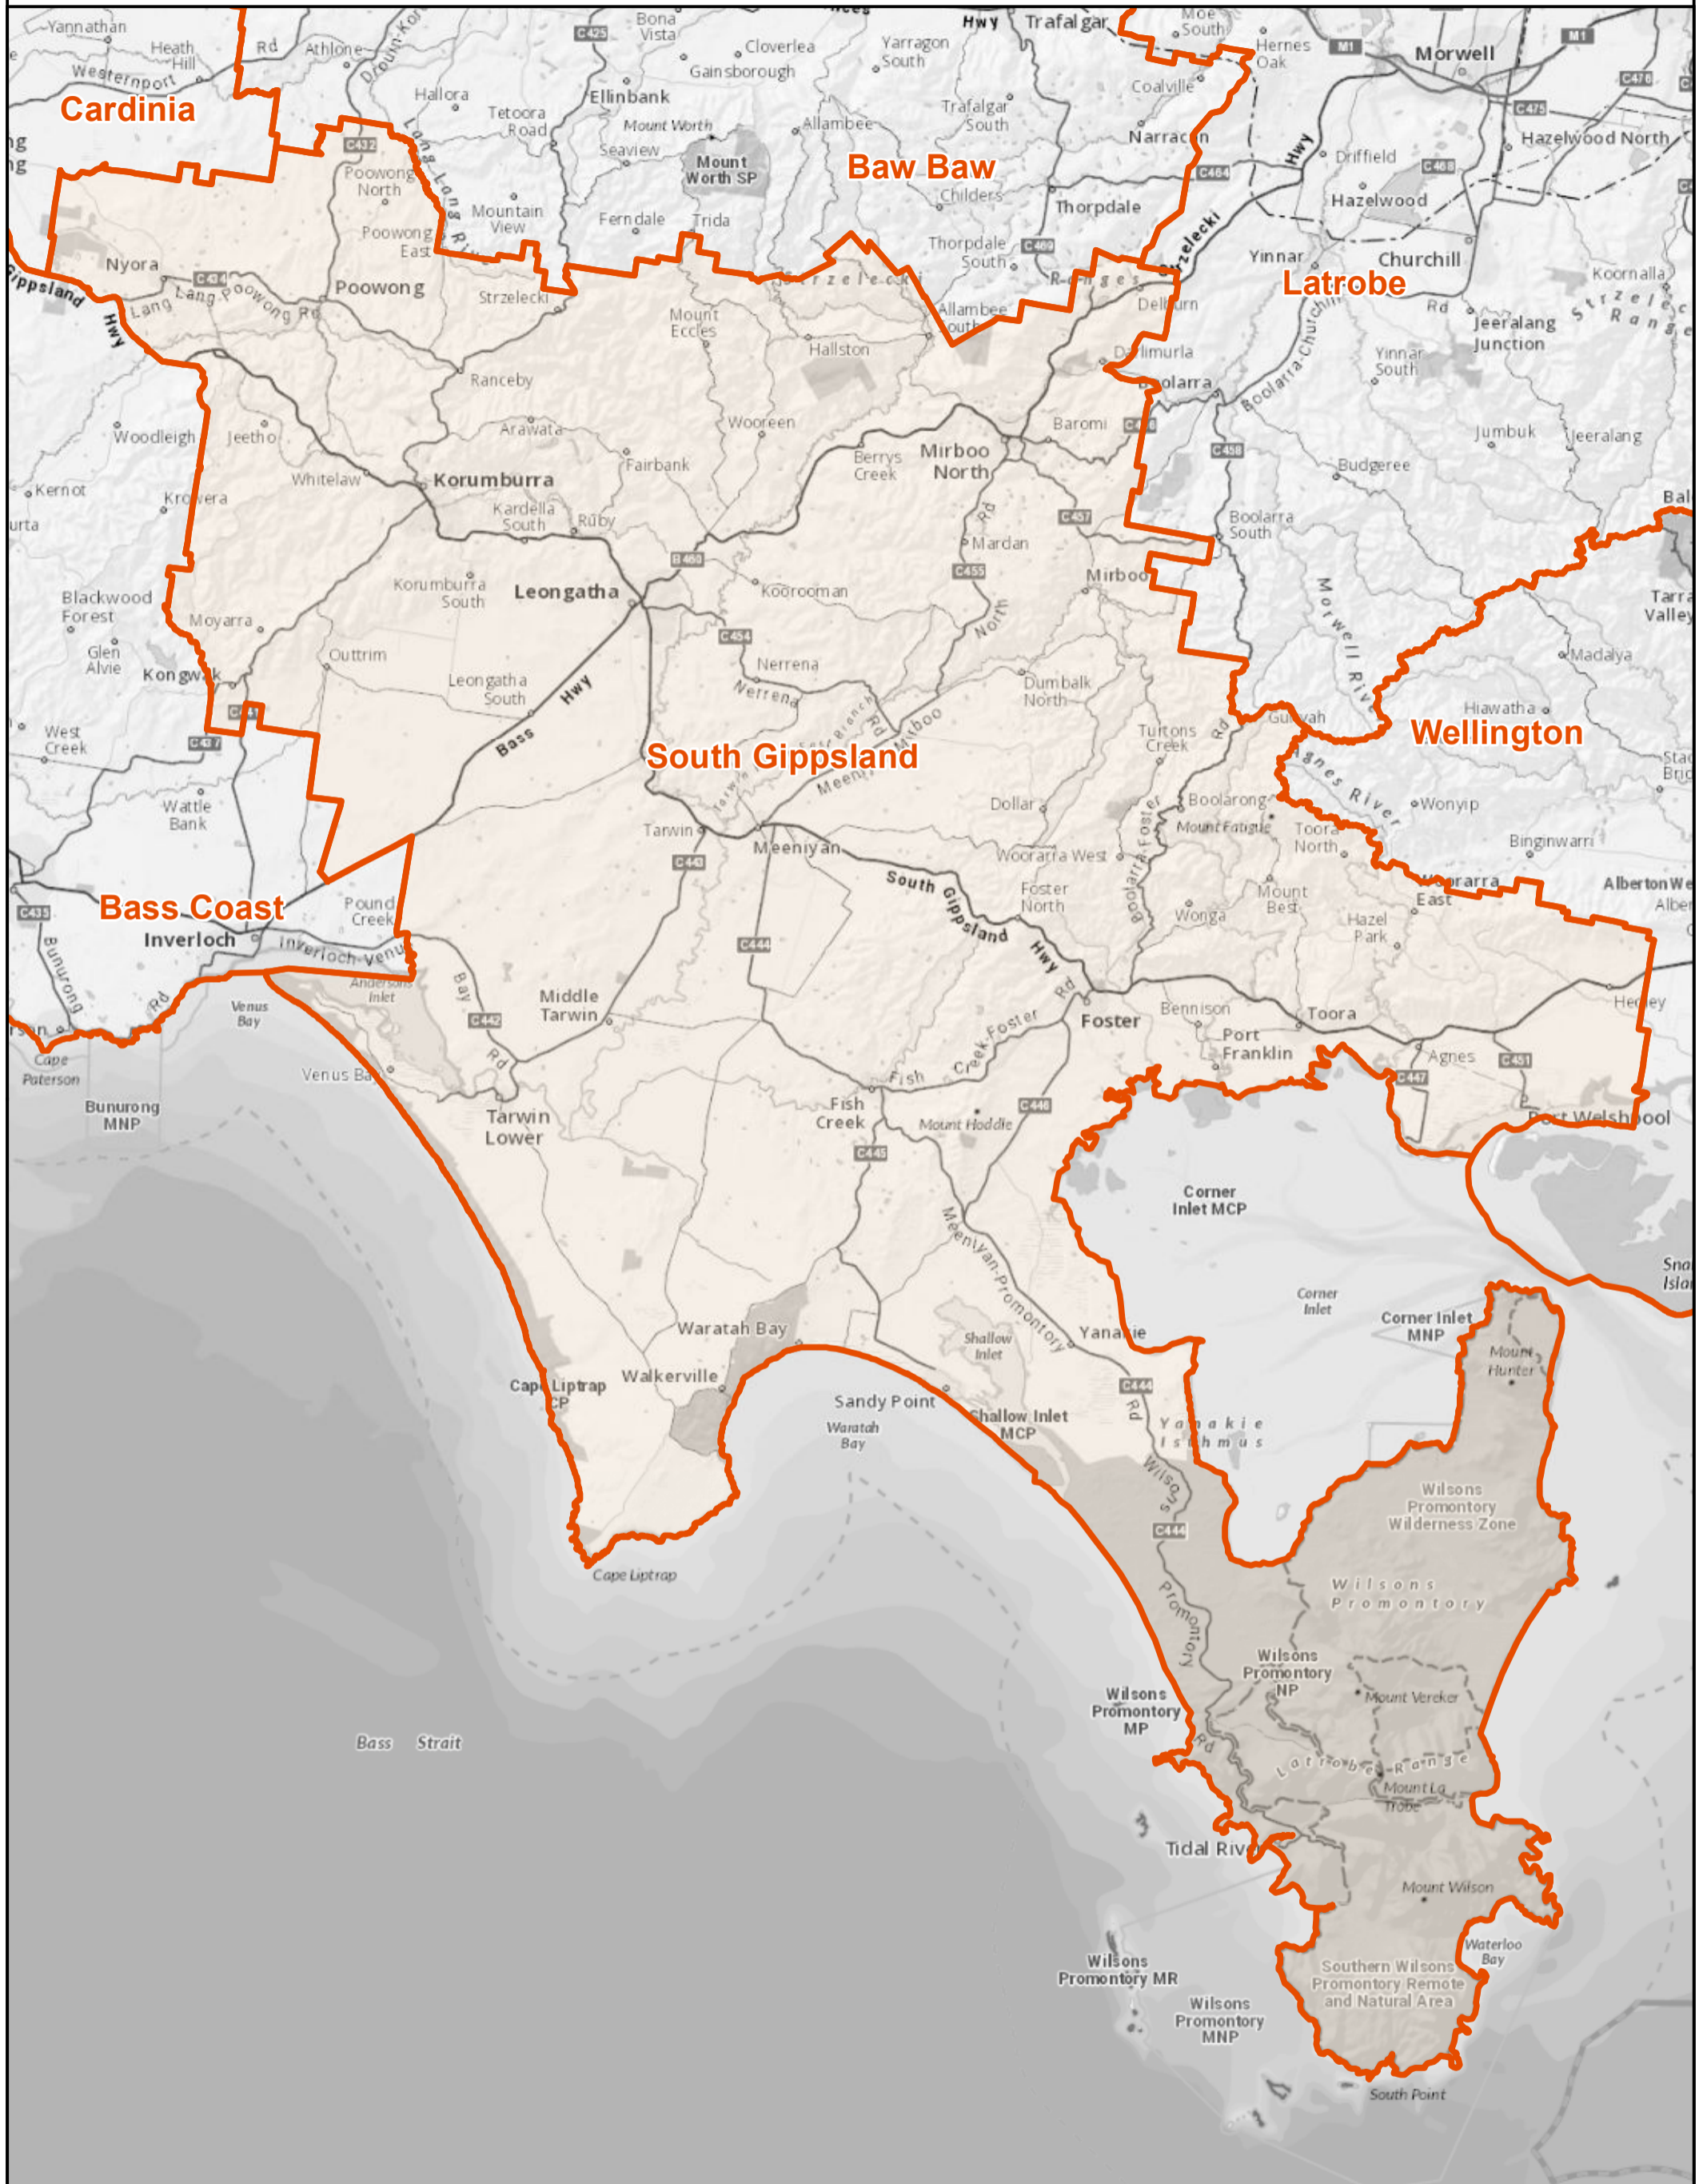

Fire Danger Period Areas - South Gippsland

Legend

- Fire Danger Period Areas

Explanation: Some municipalities (shire or council) are split into smaller areas for Fire Danger Period Declarations. This map helps understand where these splits are.

Job ID: 20171005000
Date Prepared: 5th October 2017