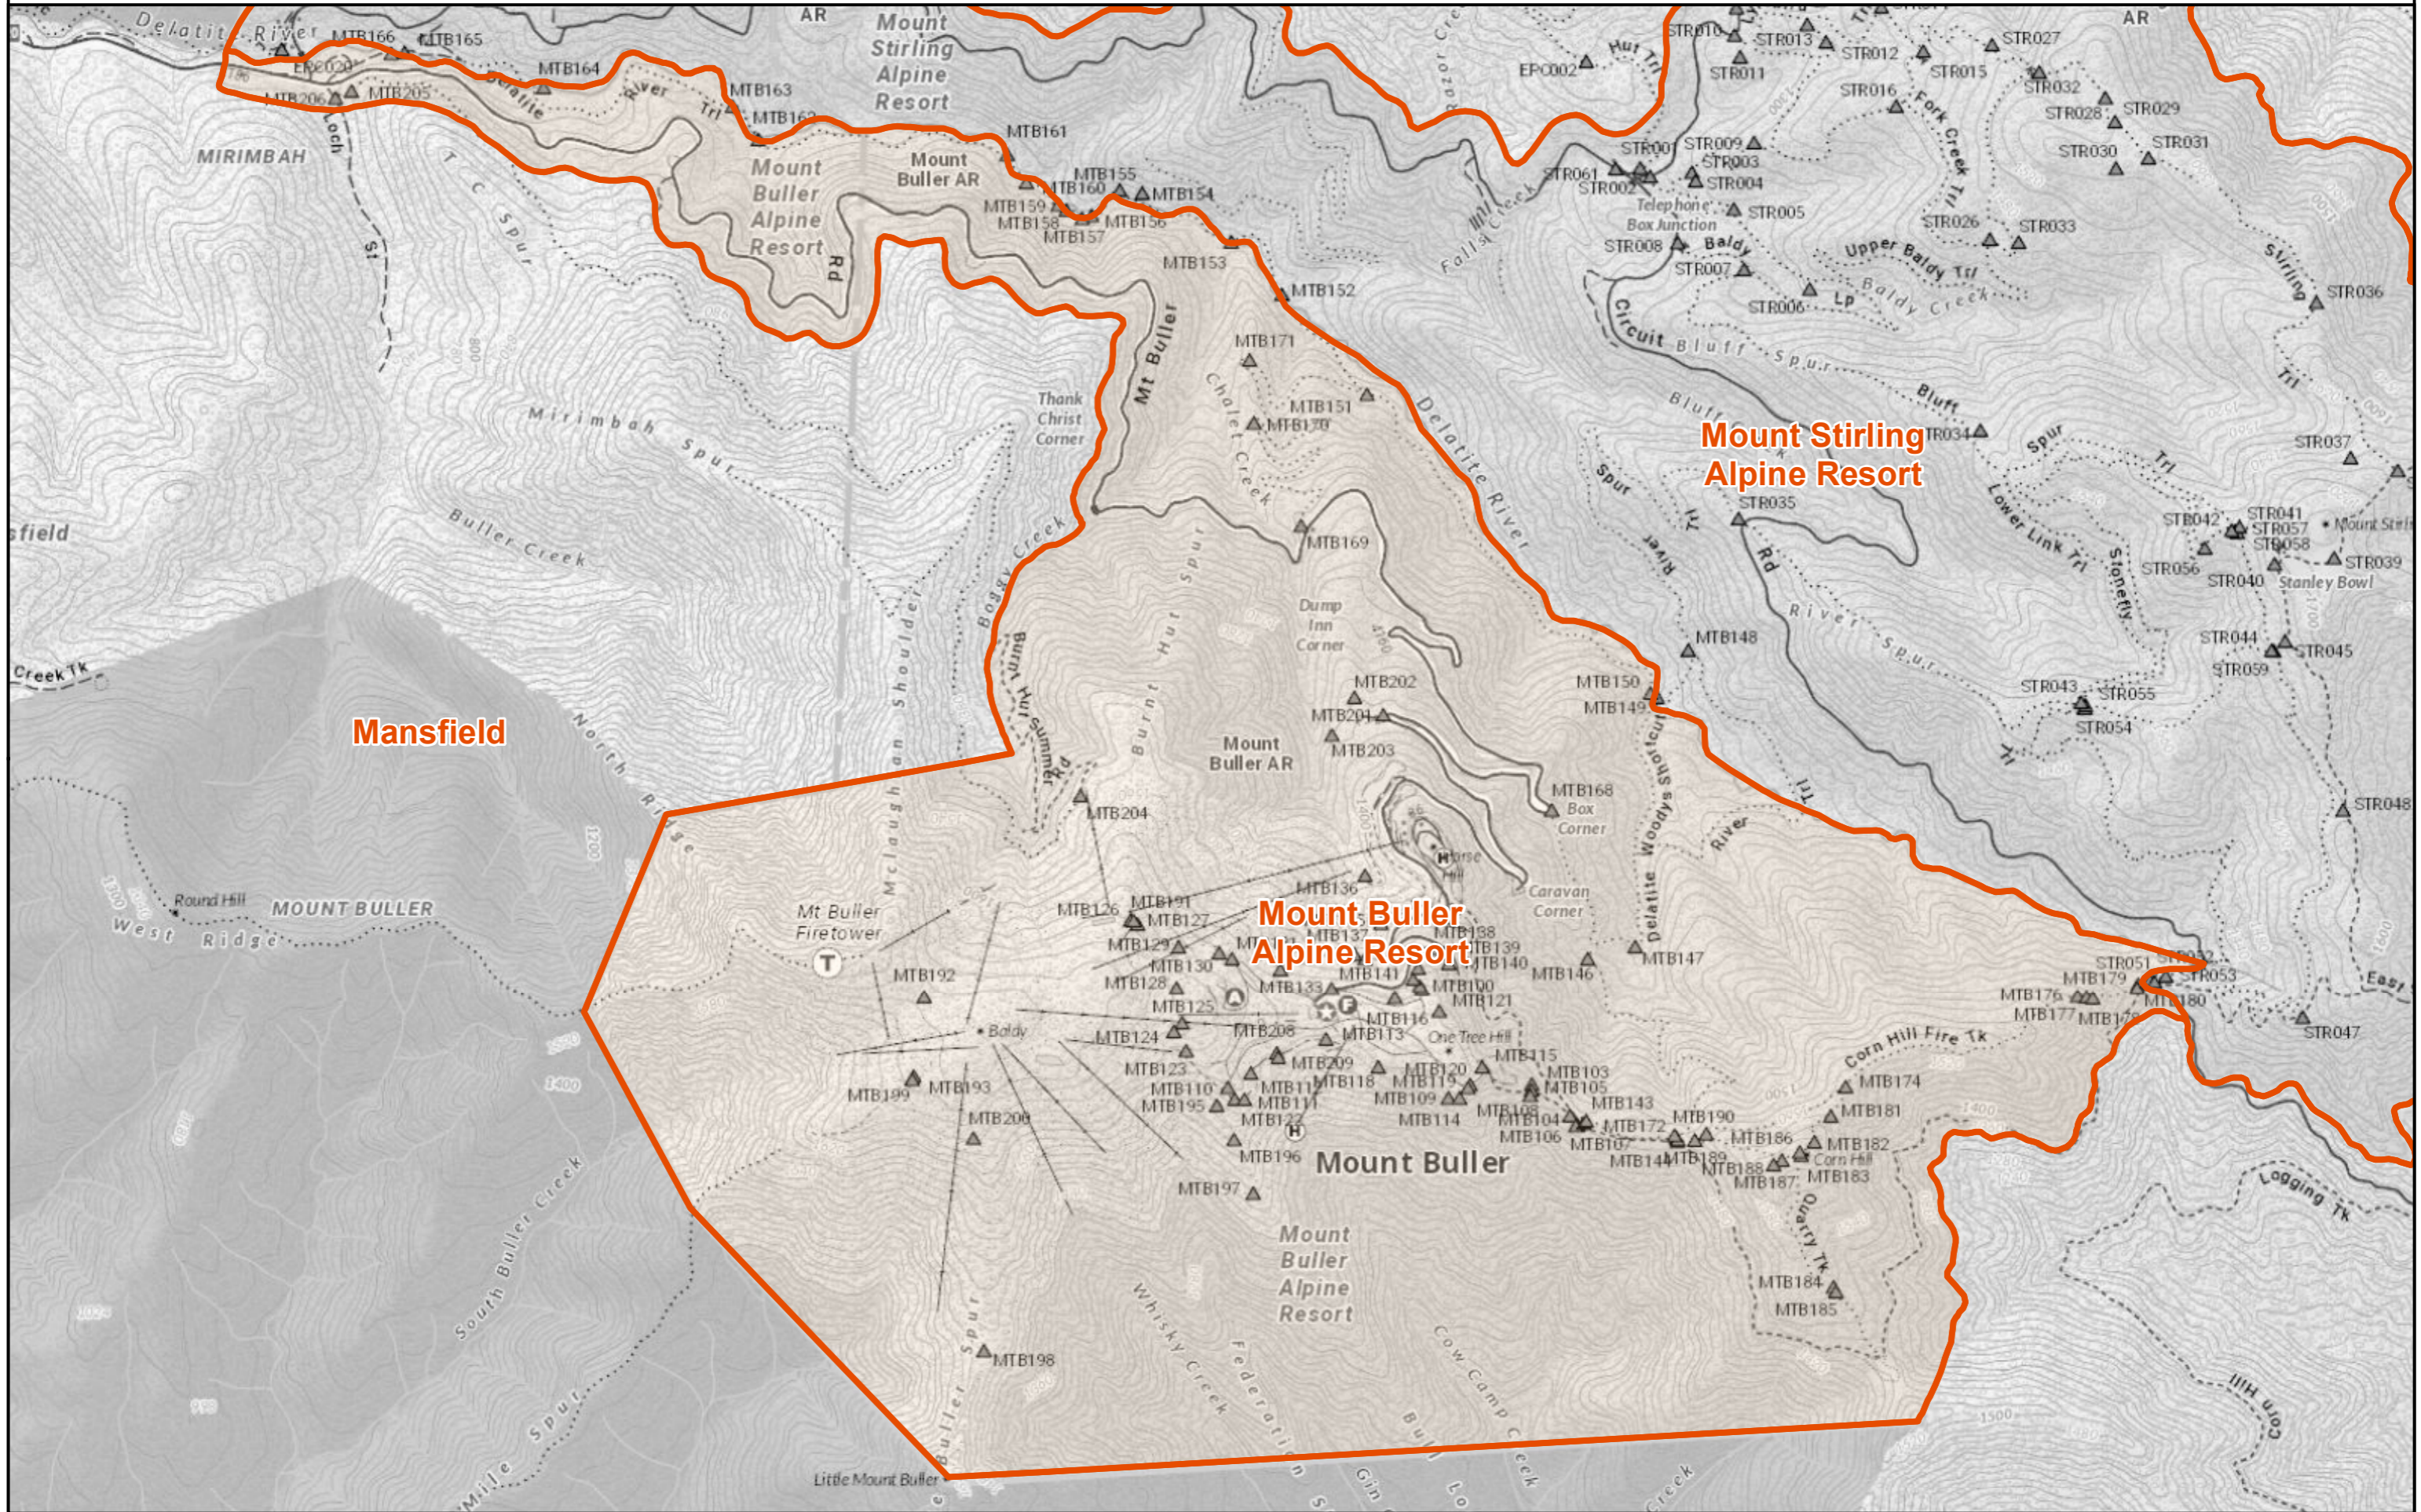

Fire Danger Period Areas - Mount Buller Alpine Resort

Explanation: Some municipalities (shire or council) are split into smaller areas for Fire Danger Period Declarations. This map helps understand where these splits are.

Job ID: 20171005000
Date Prepared: 5th October 2017

Legend

- Fire Danger Period Areas