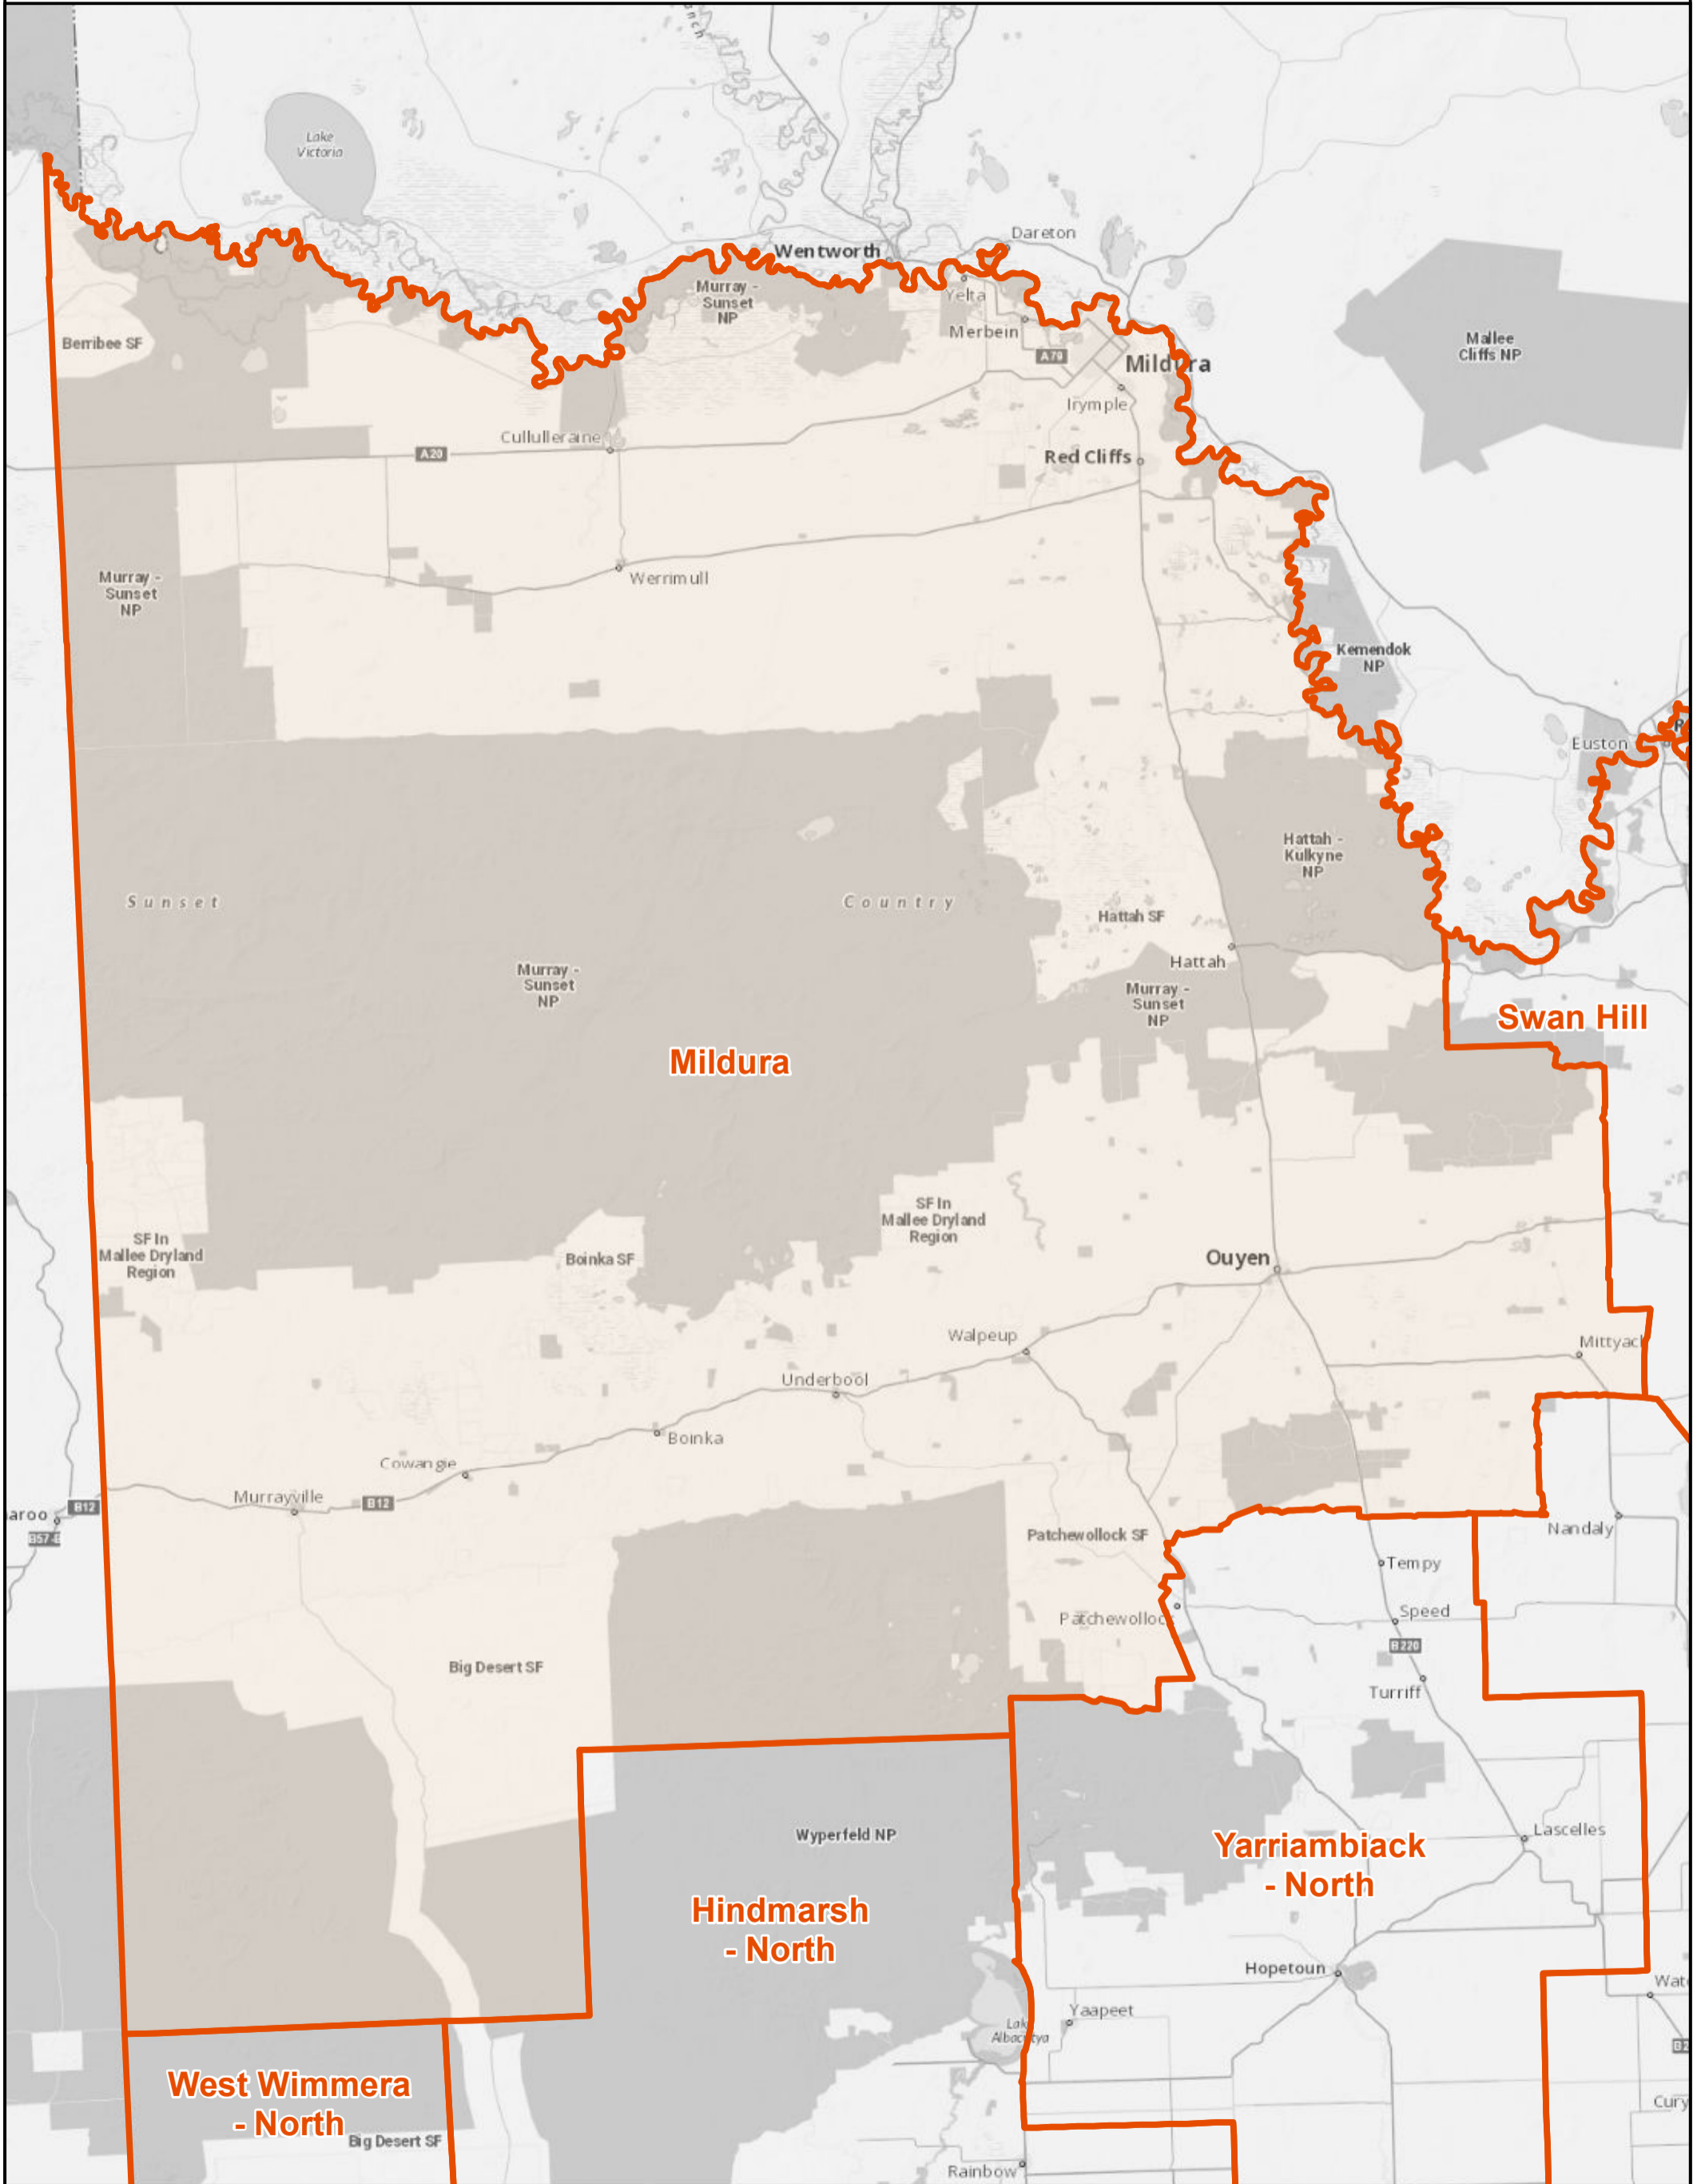

Fire Danger Period Areas - Mildura

Legend
 Fire Danger Period Areas

Explanation: Some municipalities (shire or council) are split into smaller areas for Fire Danger Period Declarations. This map helps understand where these splits are.

Job ID: 20171005000
Date Prepared: 5th October 2017