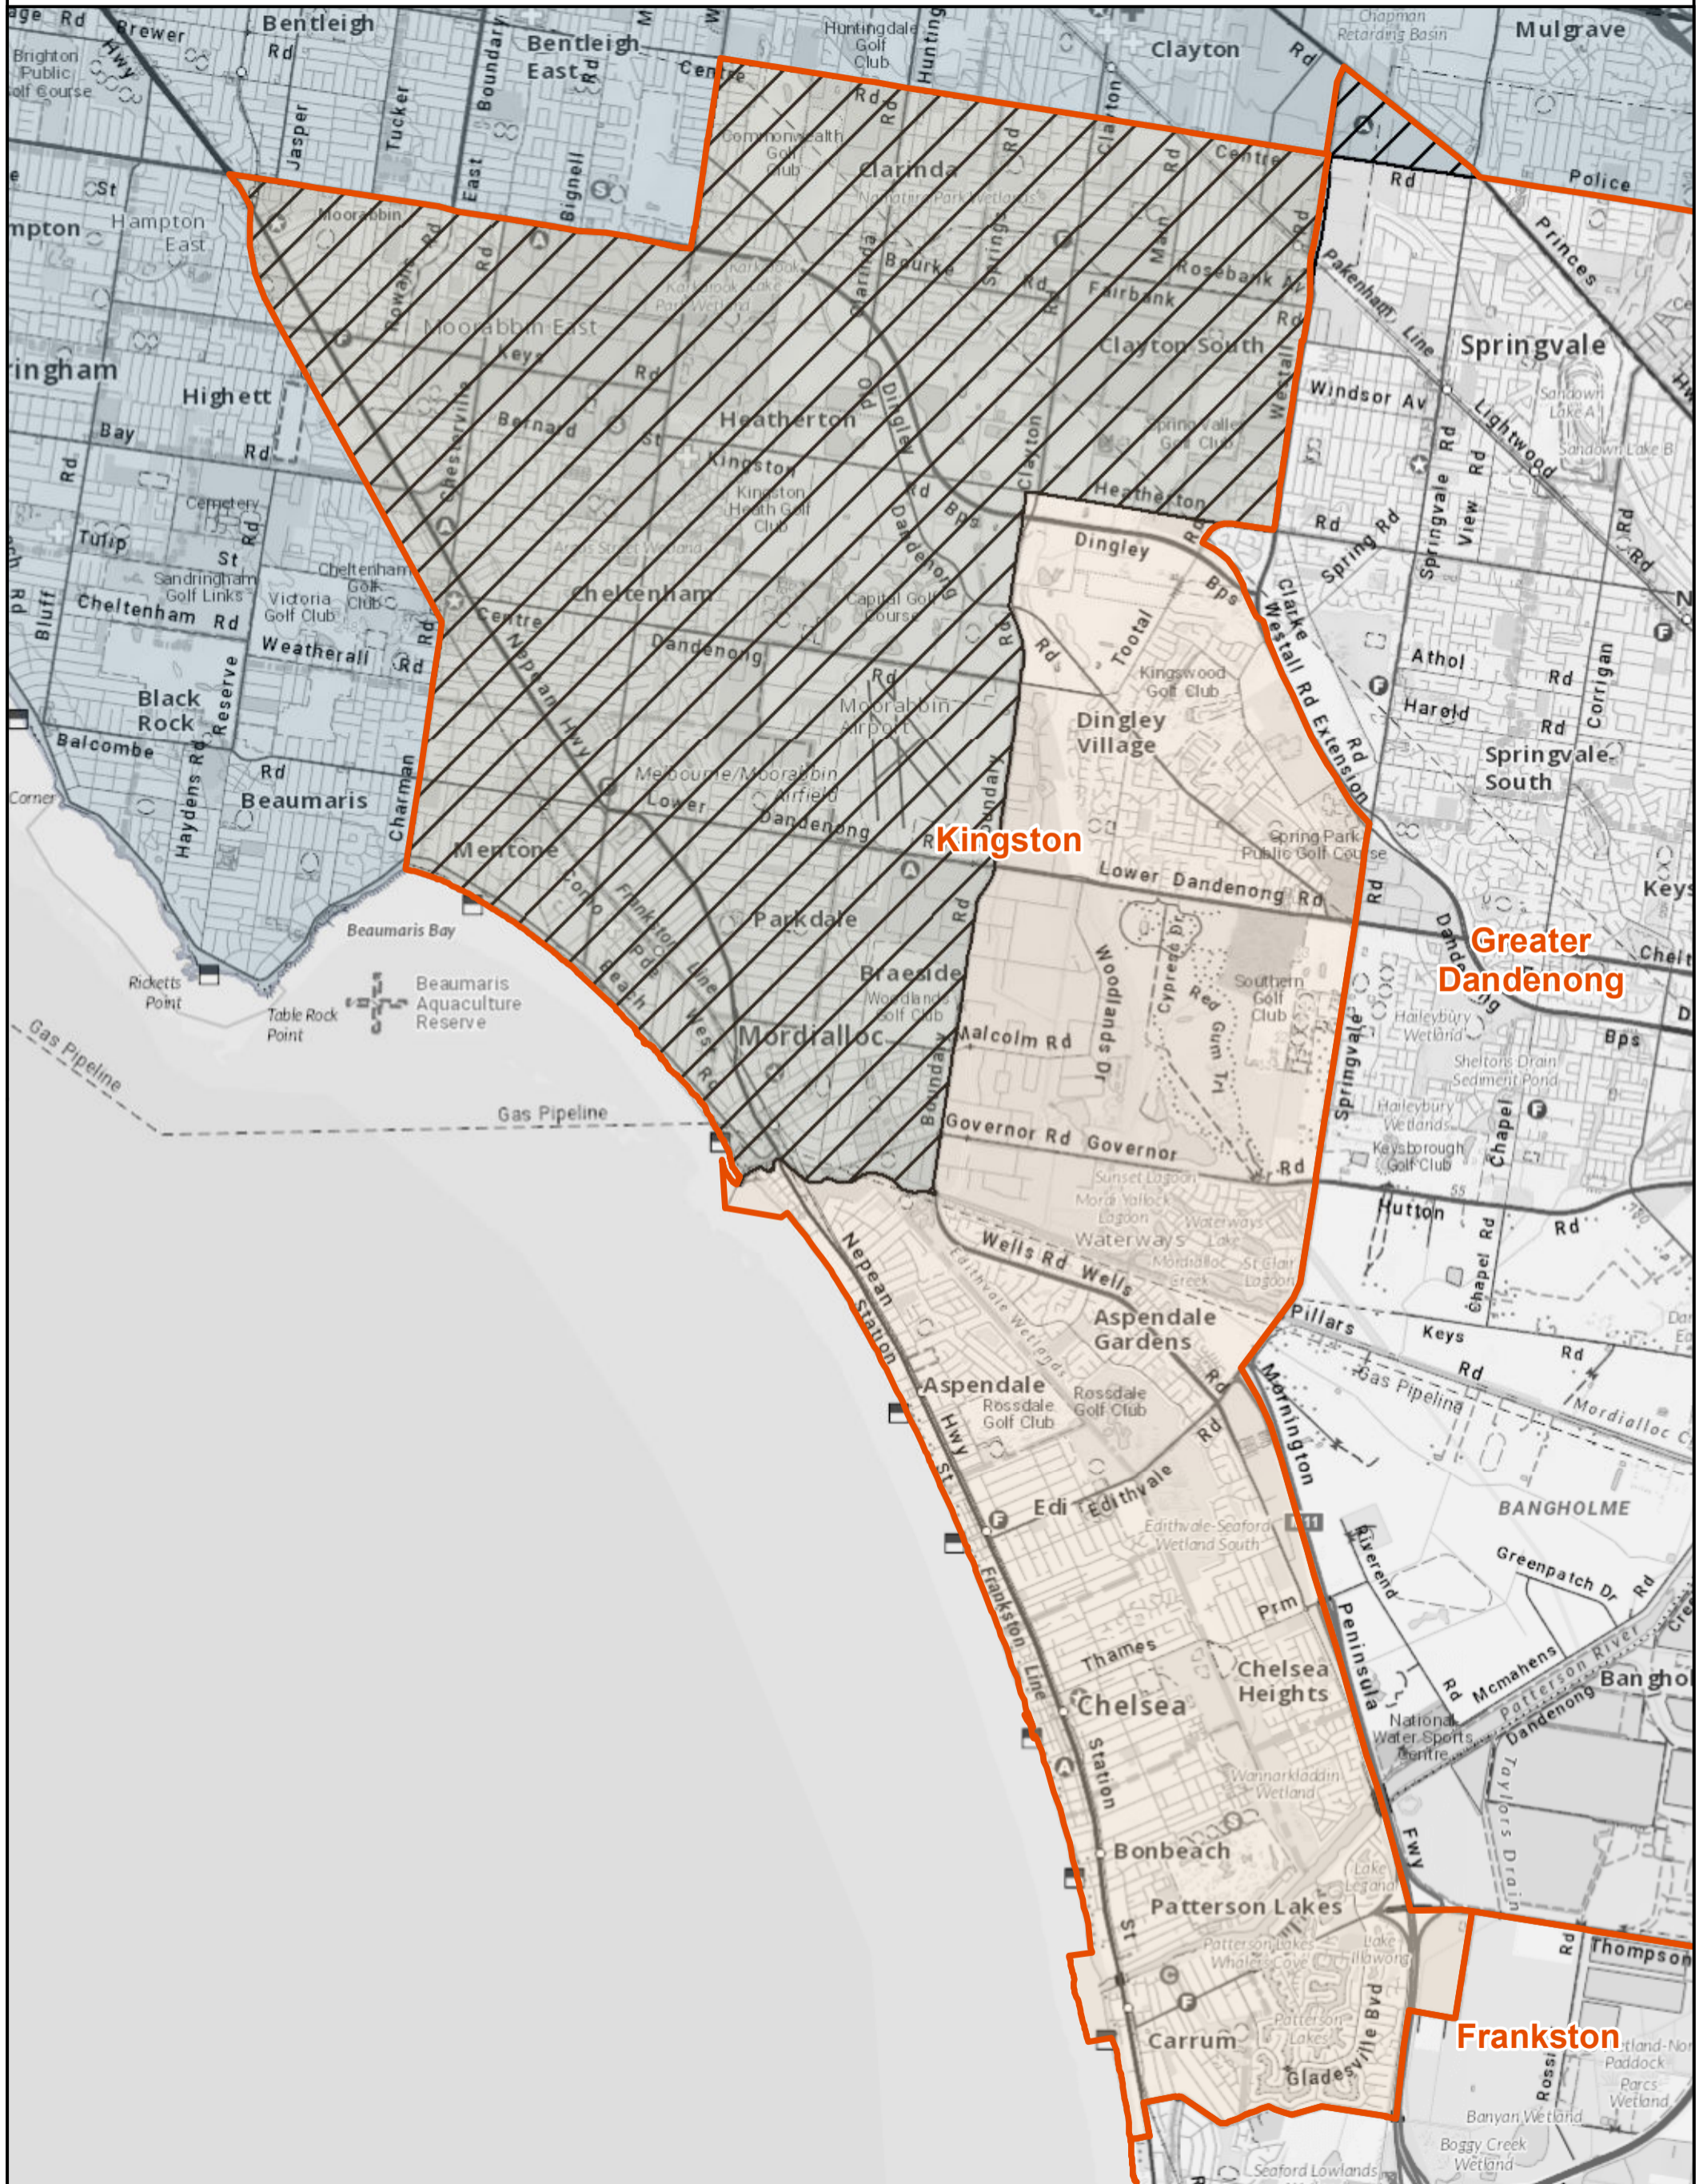

Fire Danger Period Areas - Kingston

Explanation: Some municipalities (shire or council) overlap with the Metropolitan Fire Brigade (MFB) District. Fire Danger Period Restrictions do not apply in the MFB area. This map helps understand where these overlaps are.

Job ID: 20171005000
Date Prepared: 5th October 2017

Legend

- Fire Danger Period Areas
- MFB Metropolitan District
- Restrictions do not apply