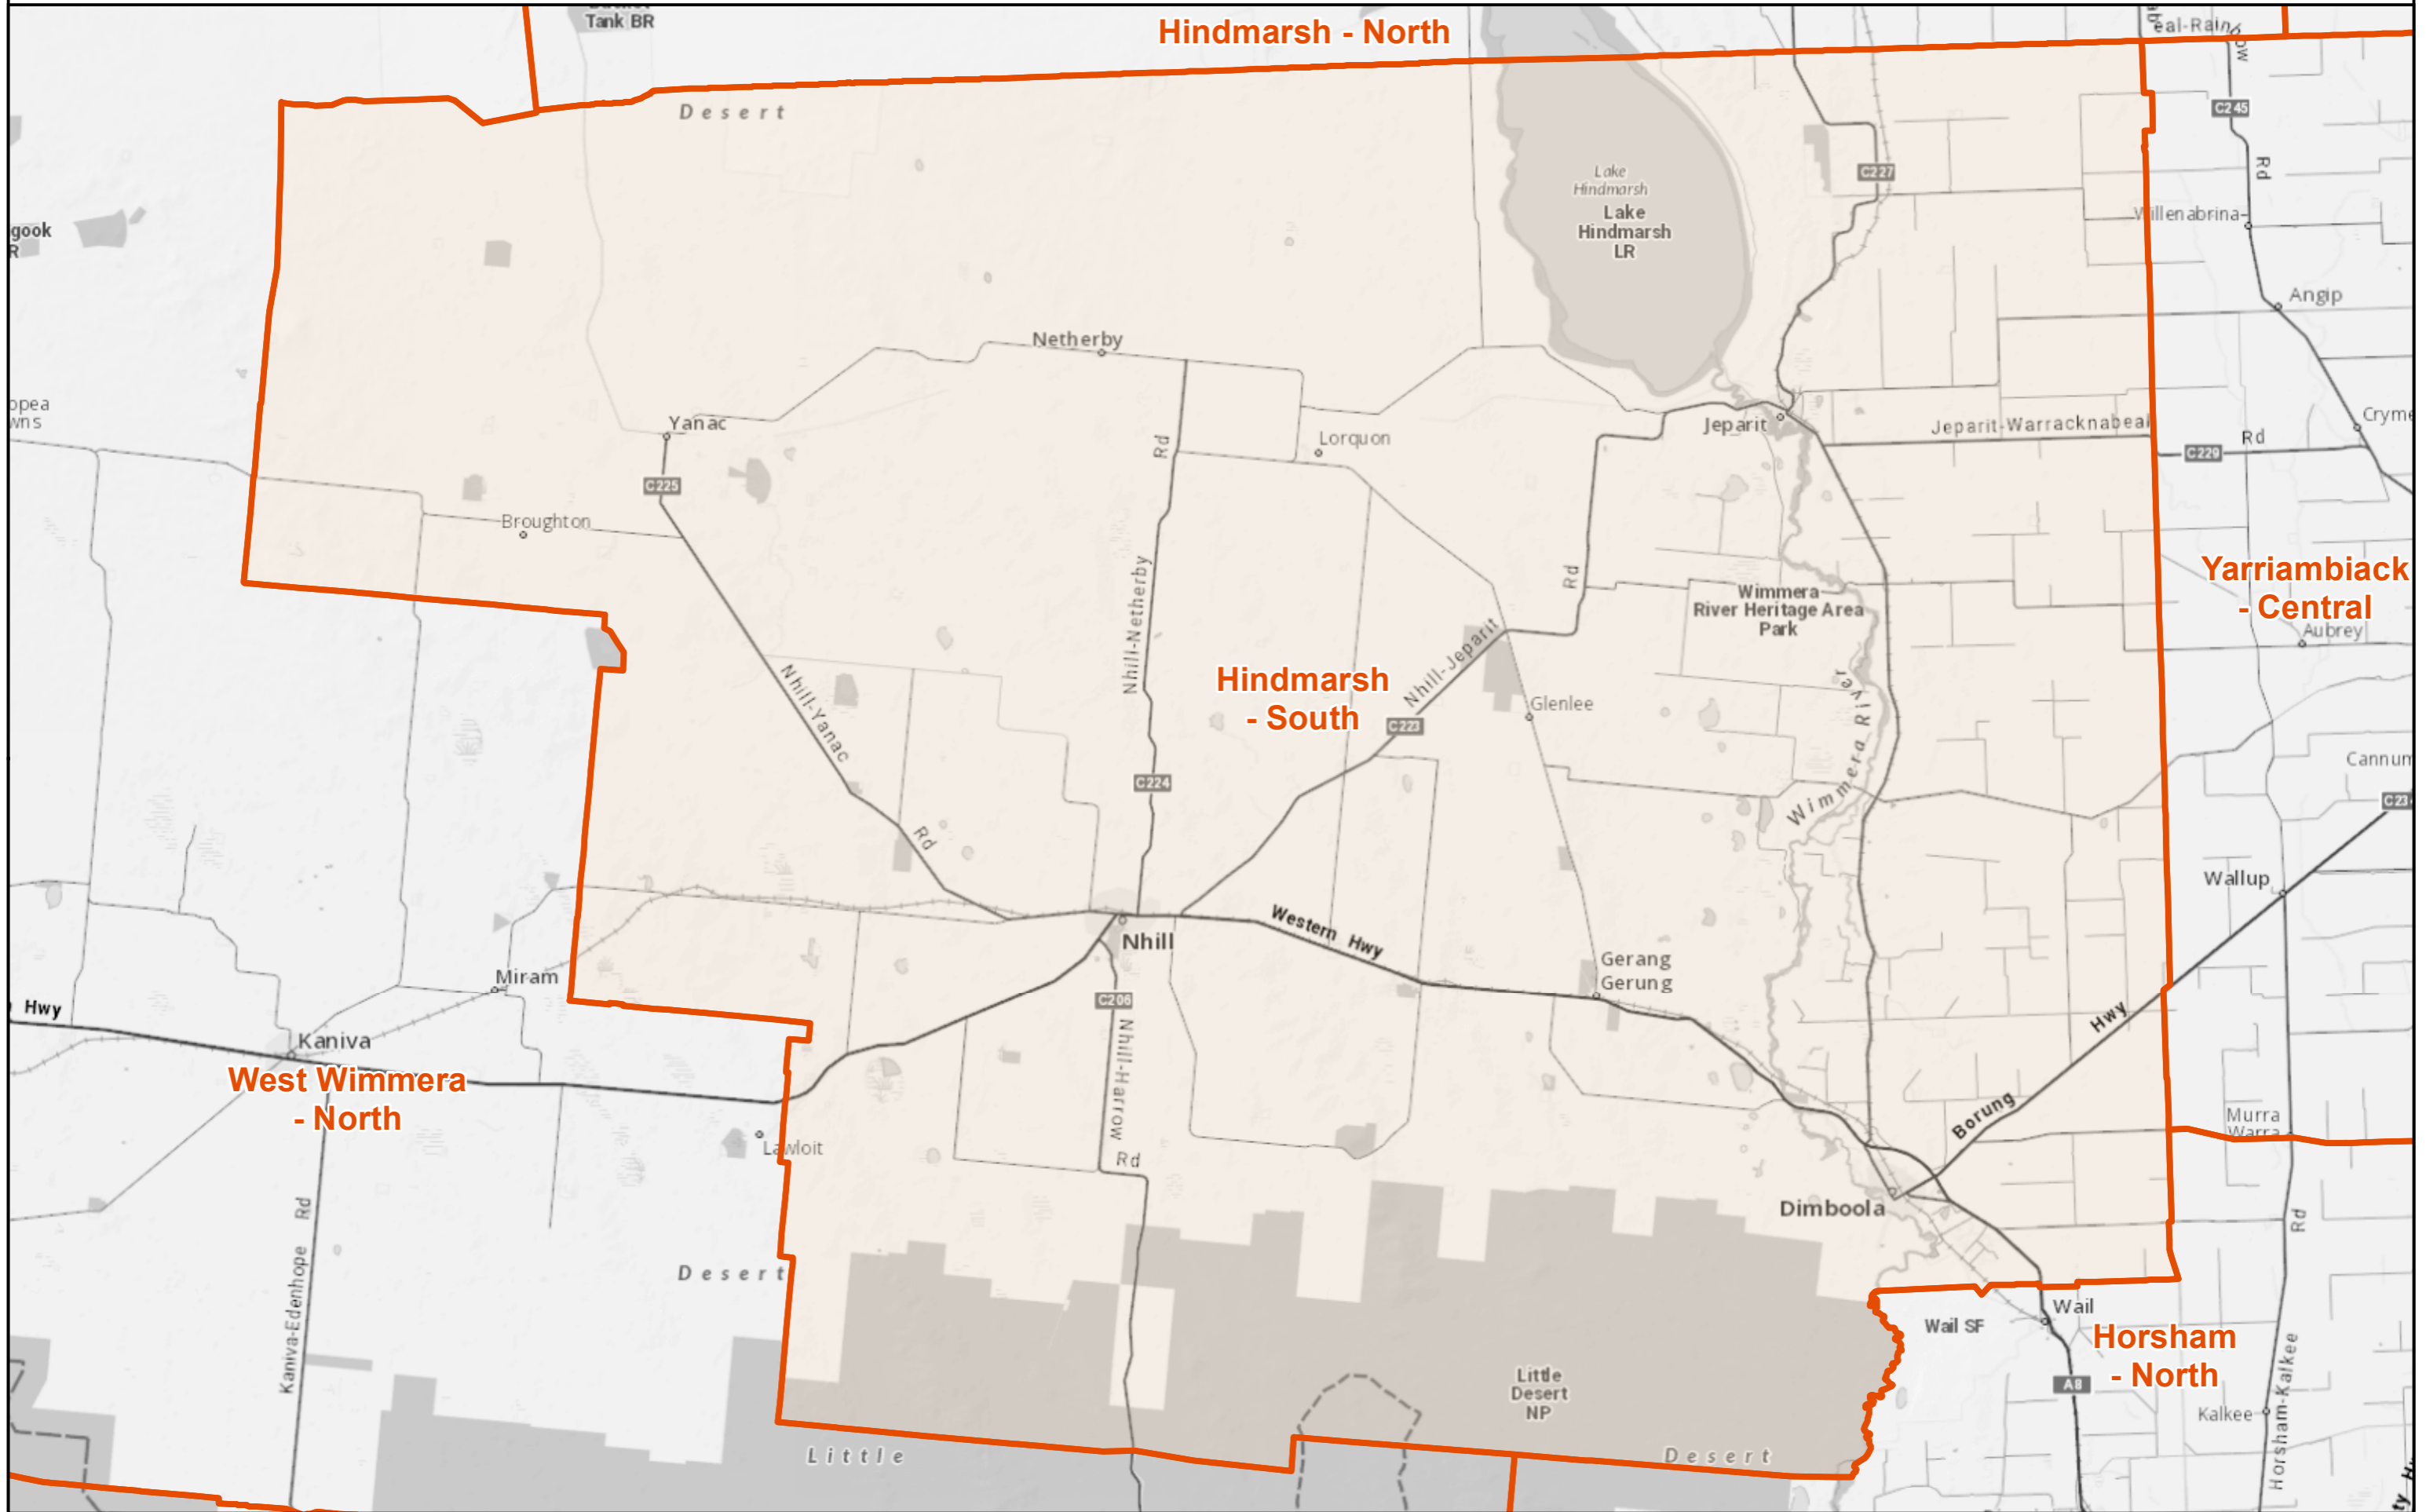

Fire Danger Period Areas - Hindmarsh - South

Explanation: Some municipalities (shire or council) are split into smaller areas for Fire Danger Period Declarations. This map helps understand where these splits are.

Job ID: 20171005000
Date Prepared: 5th October 2017

Legend

Fire Danger Period Areas