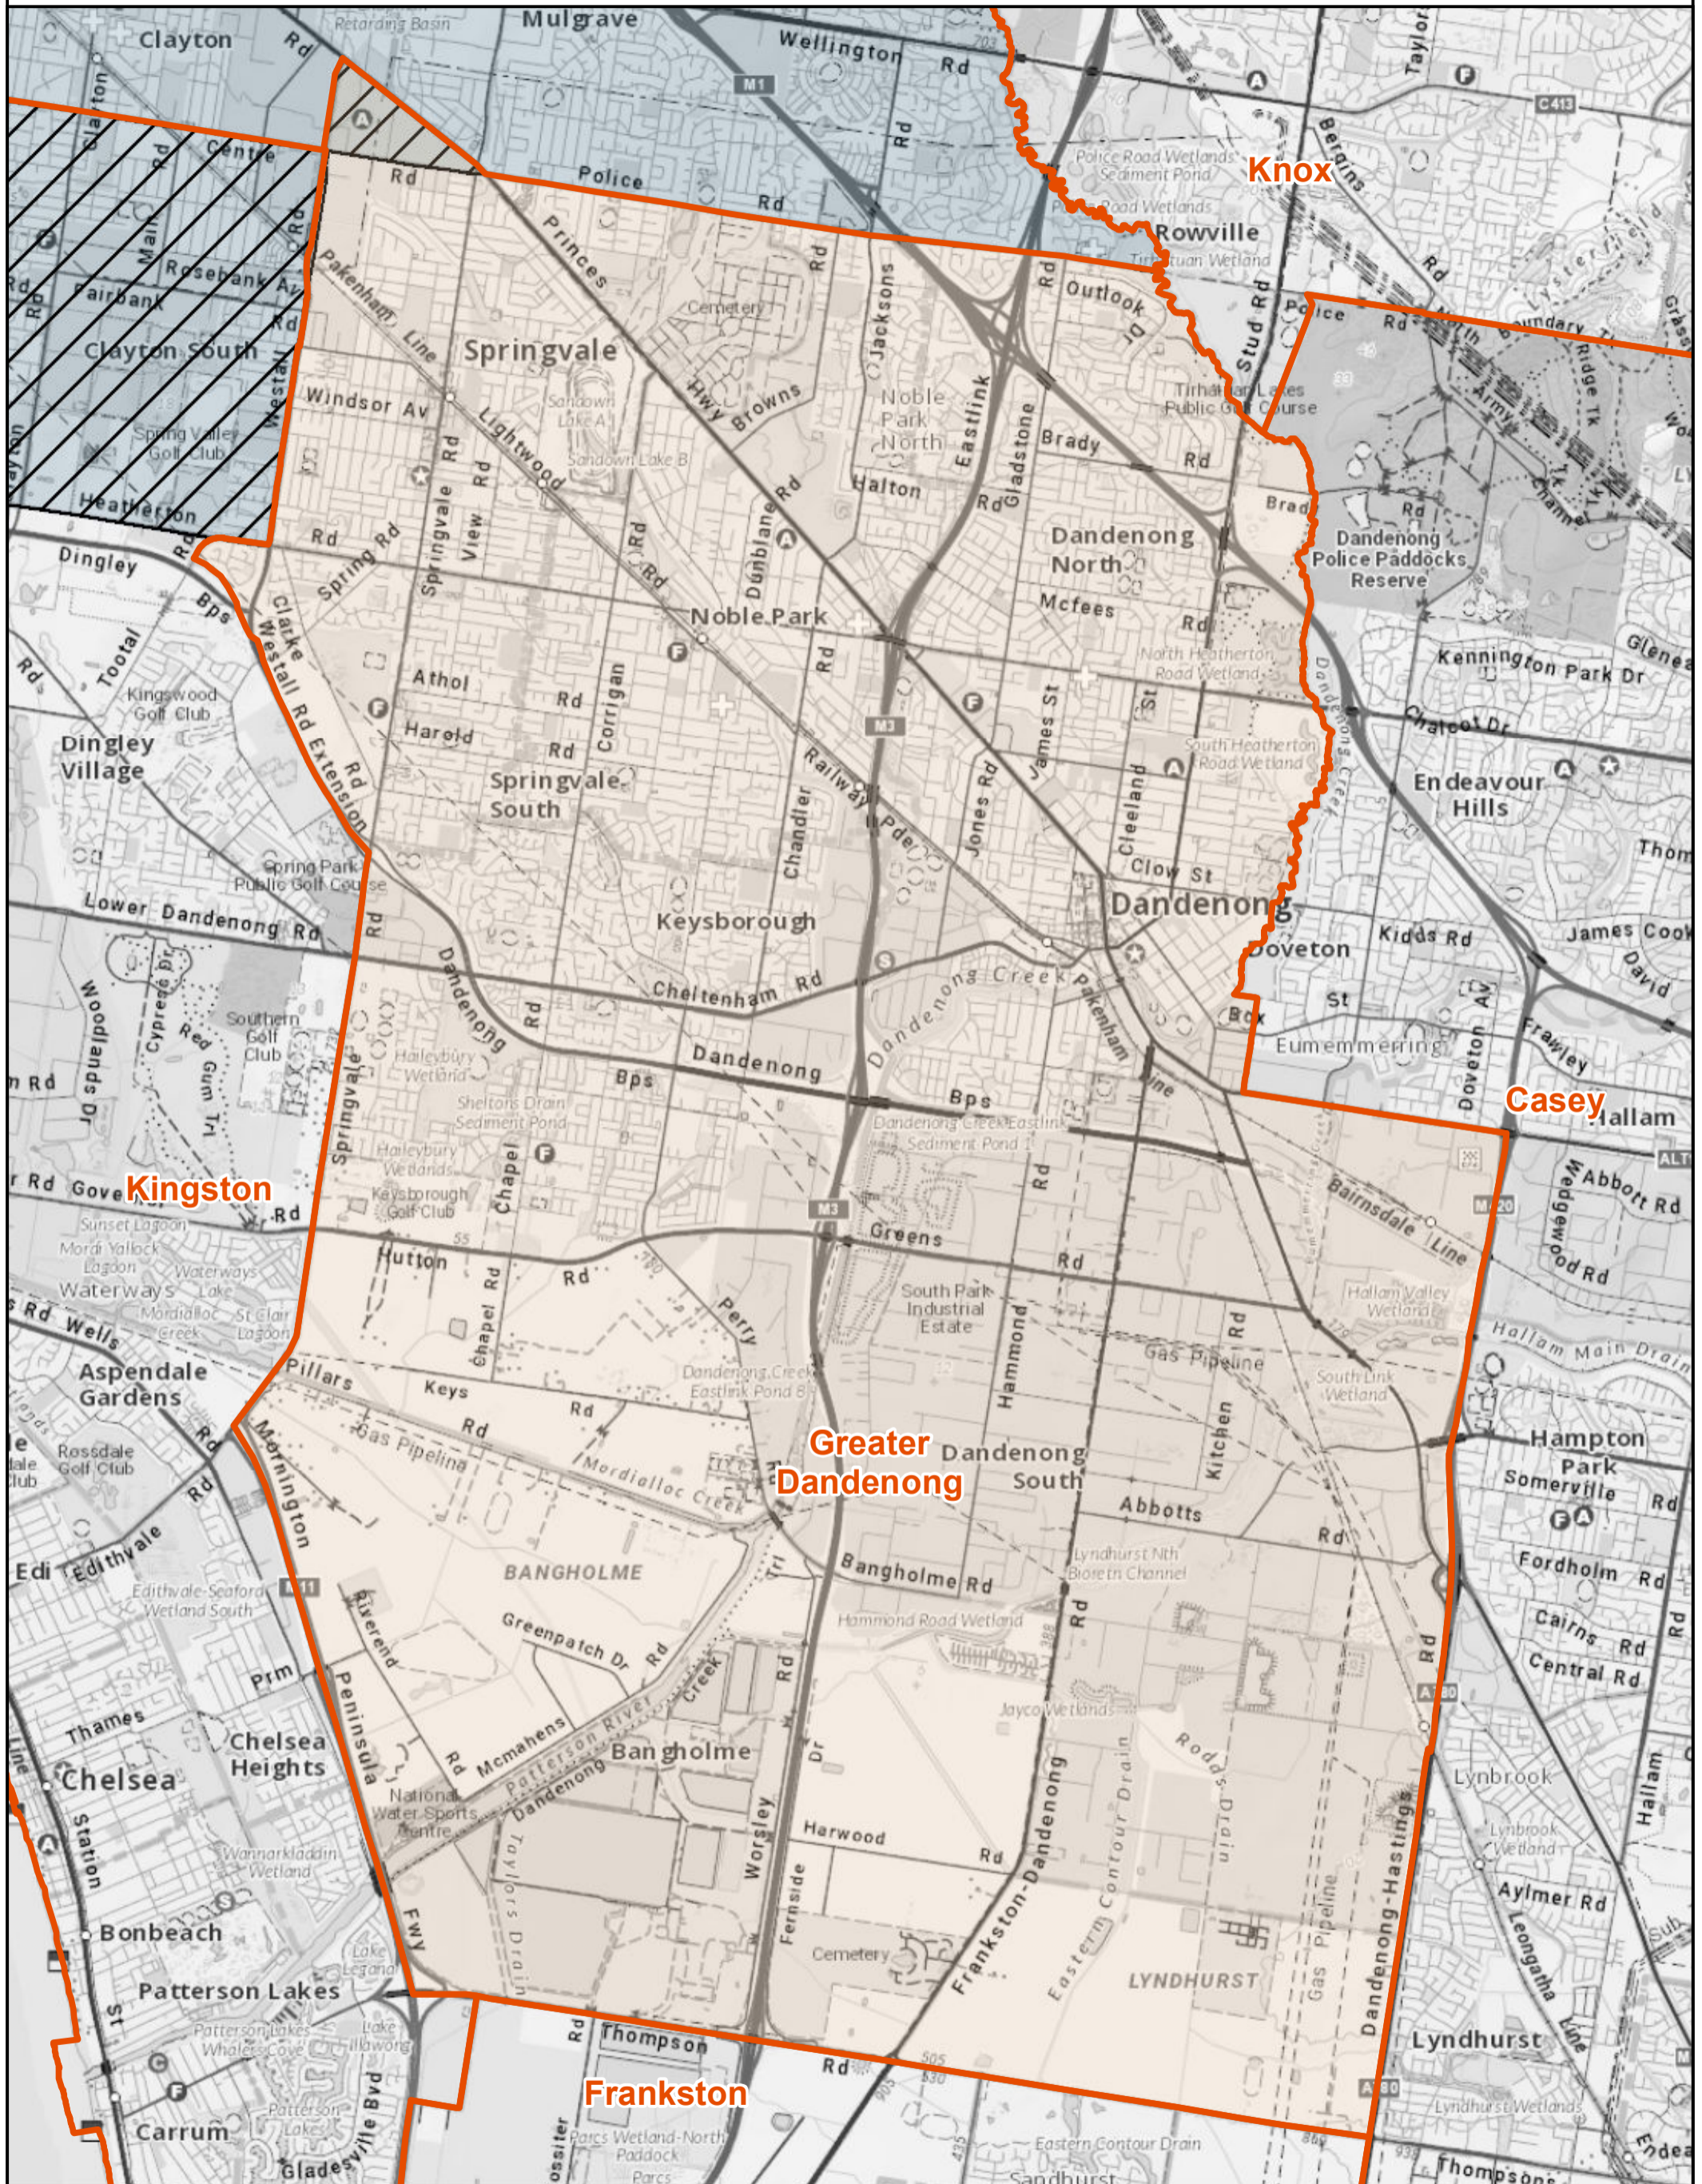

Fire Danger Period Areas - Greater Dandenong

1. **Legend**
2. Fire Danger Period Areas
   - MFB Metropolitan District
   - Restrictions do not apply

Explanation: Some municipalities (shire or council) overlap with the Metropolitan Fire Brigade (MFB) District. Fire Danger Period Restrictions do not apply in the MFB area. This map helps understand where these overlaps are.

Job ID: 20171005000
Date Prepared: 5th October 2017