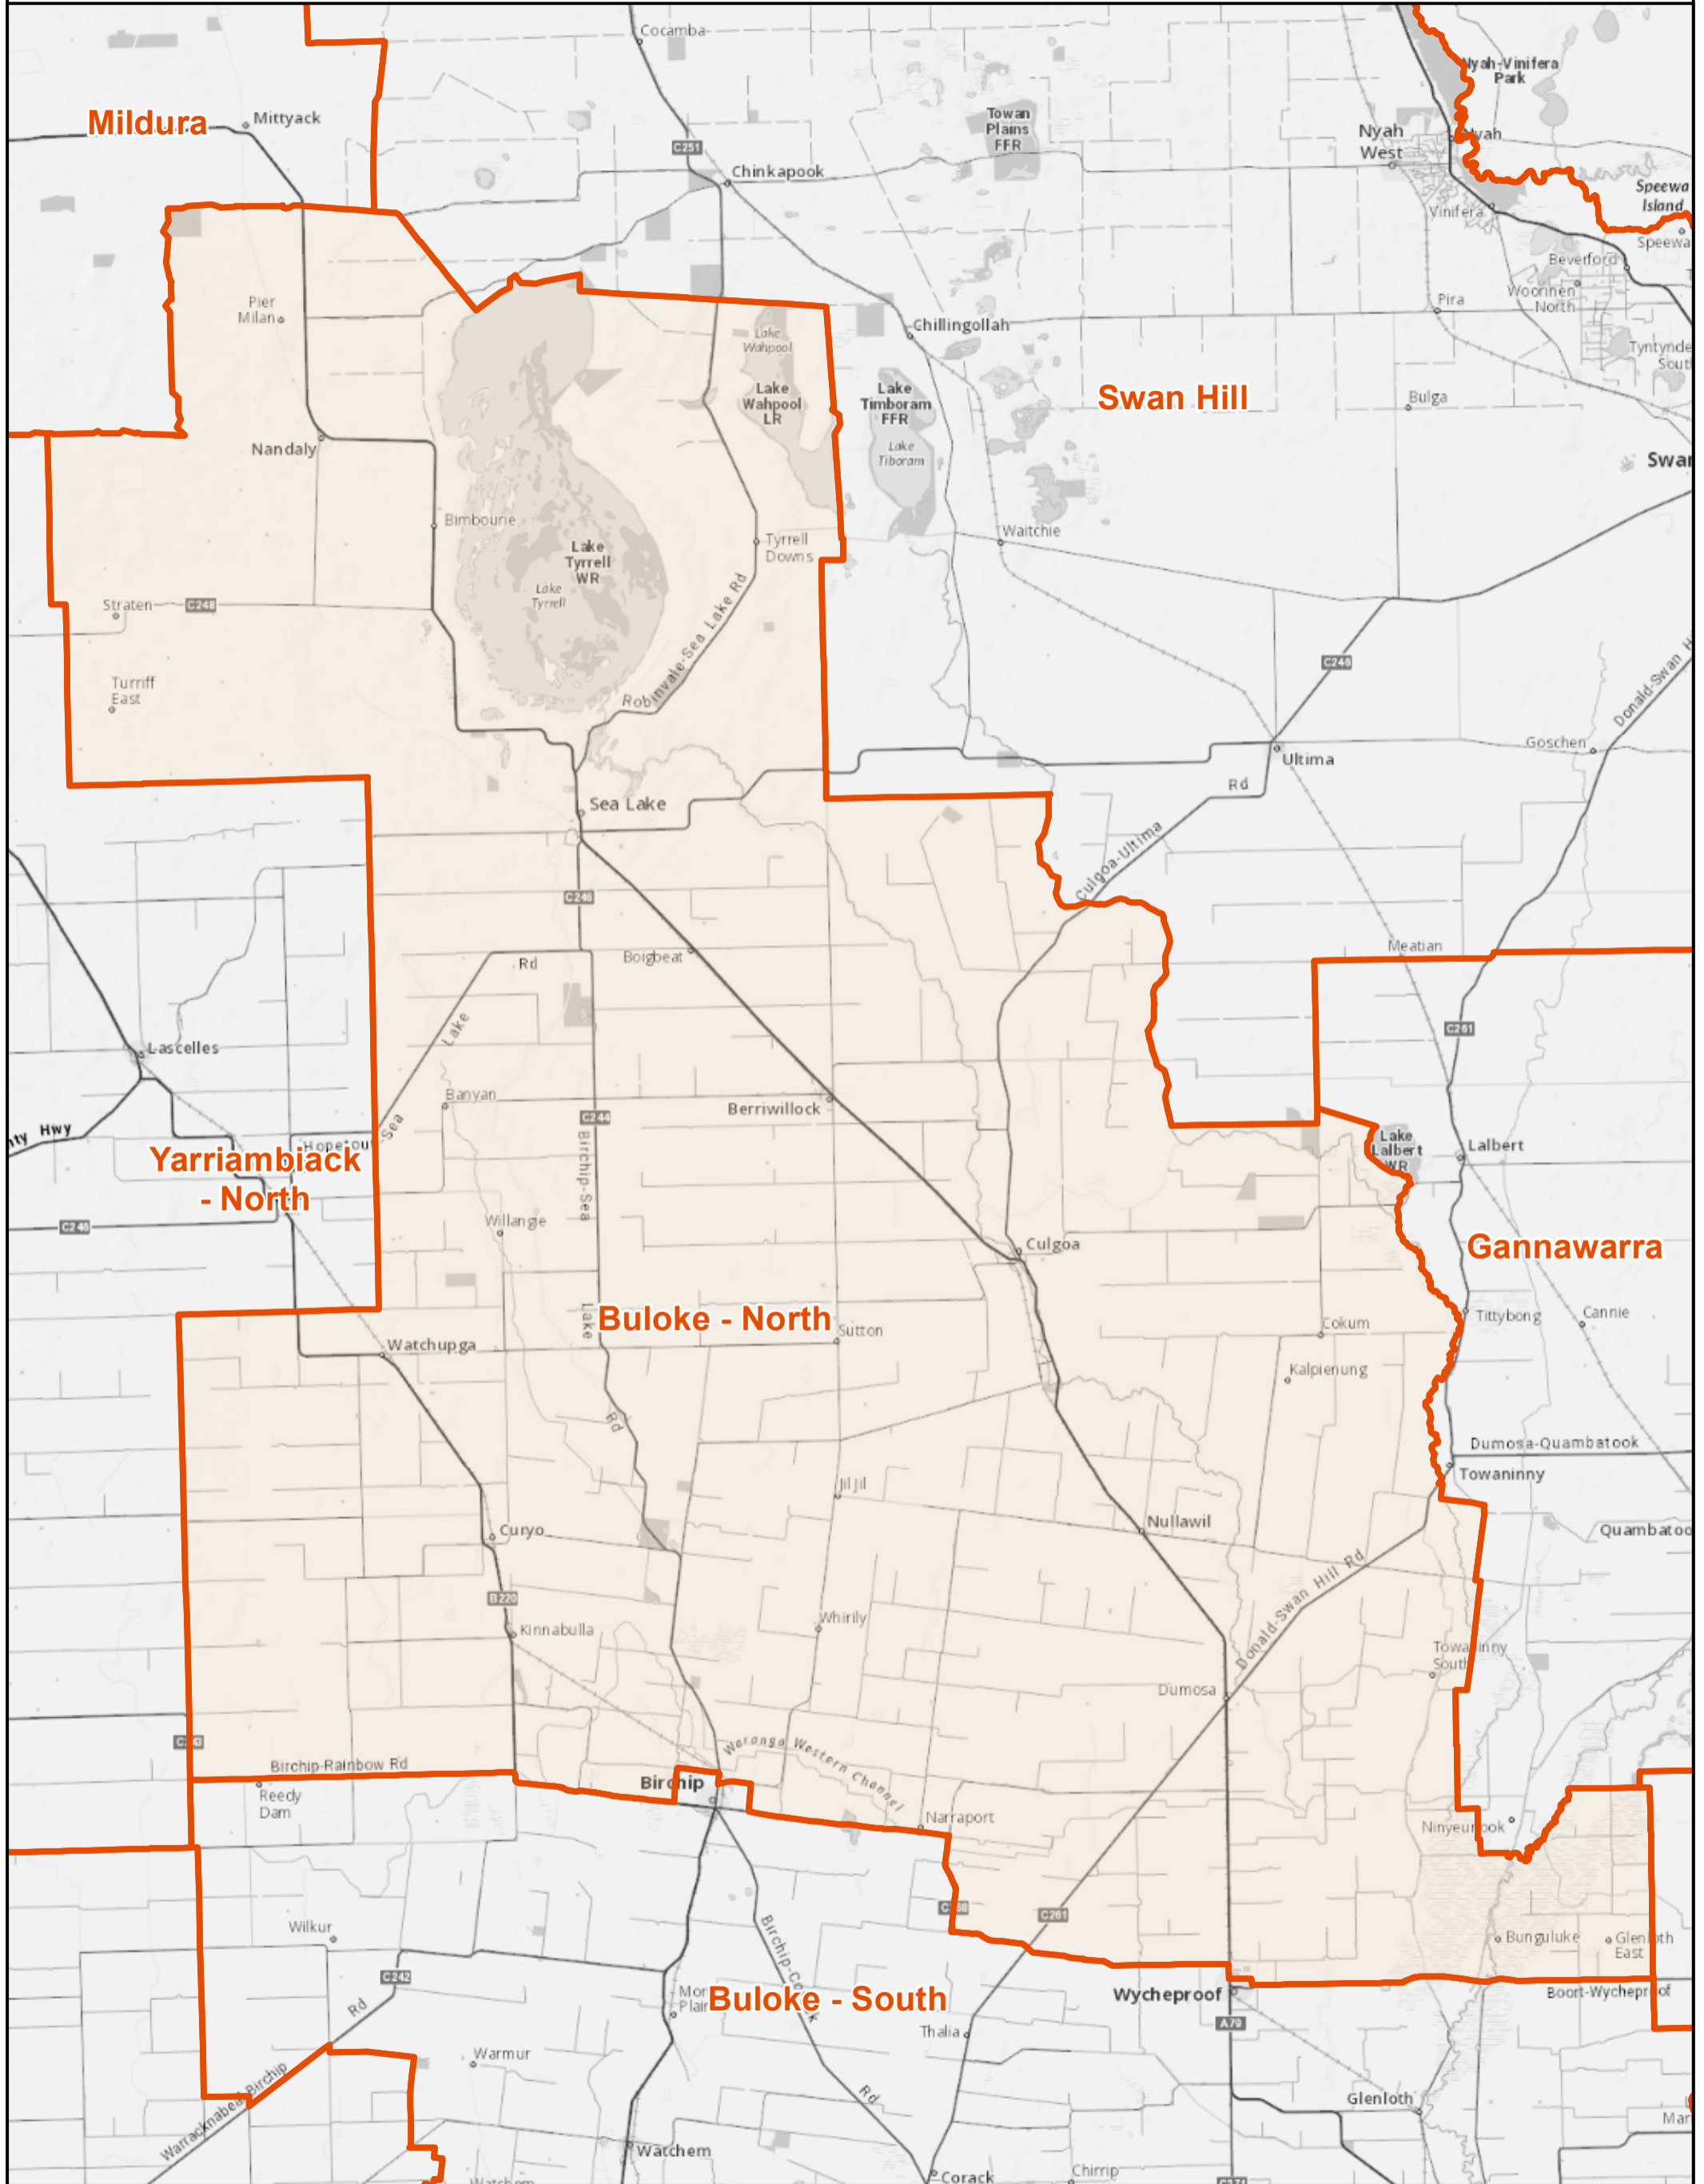

Fire Danger Period Areas - Buloke - North

Legend
 Fire Danger Period Areas

Explanation: Some municipalities (shire or council) are split into smaller areas for Fire Danger Period Declarations. This map helps understand where these splits are.

Job ID: 20171005000
Date Prepared: 5th October 2017