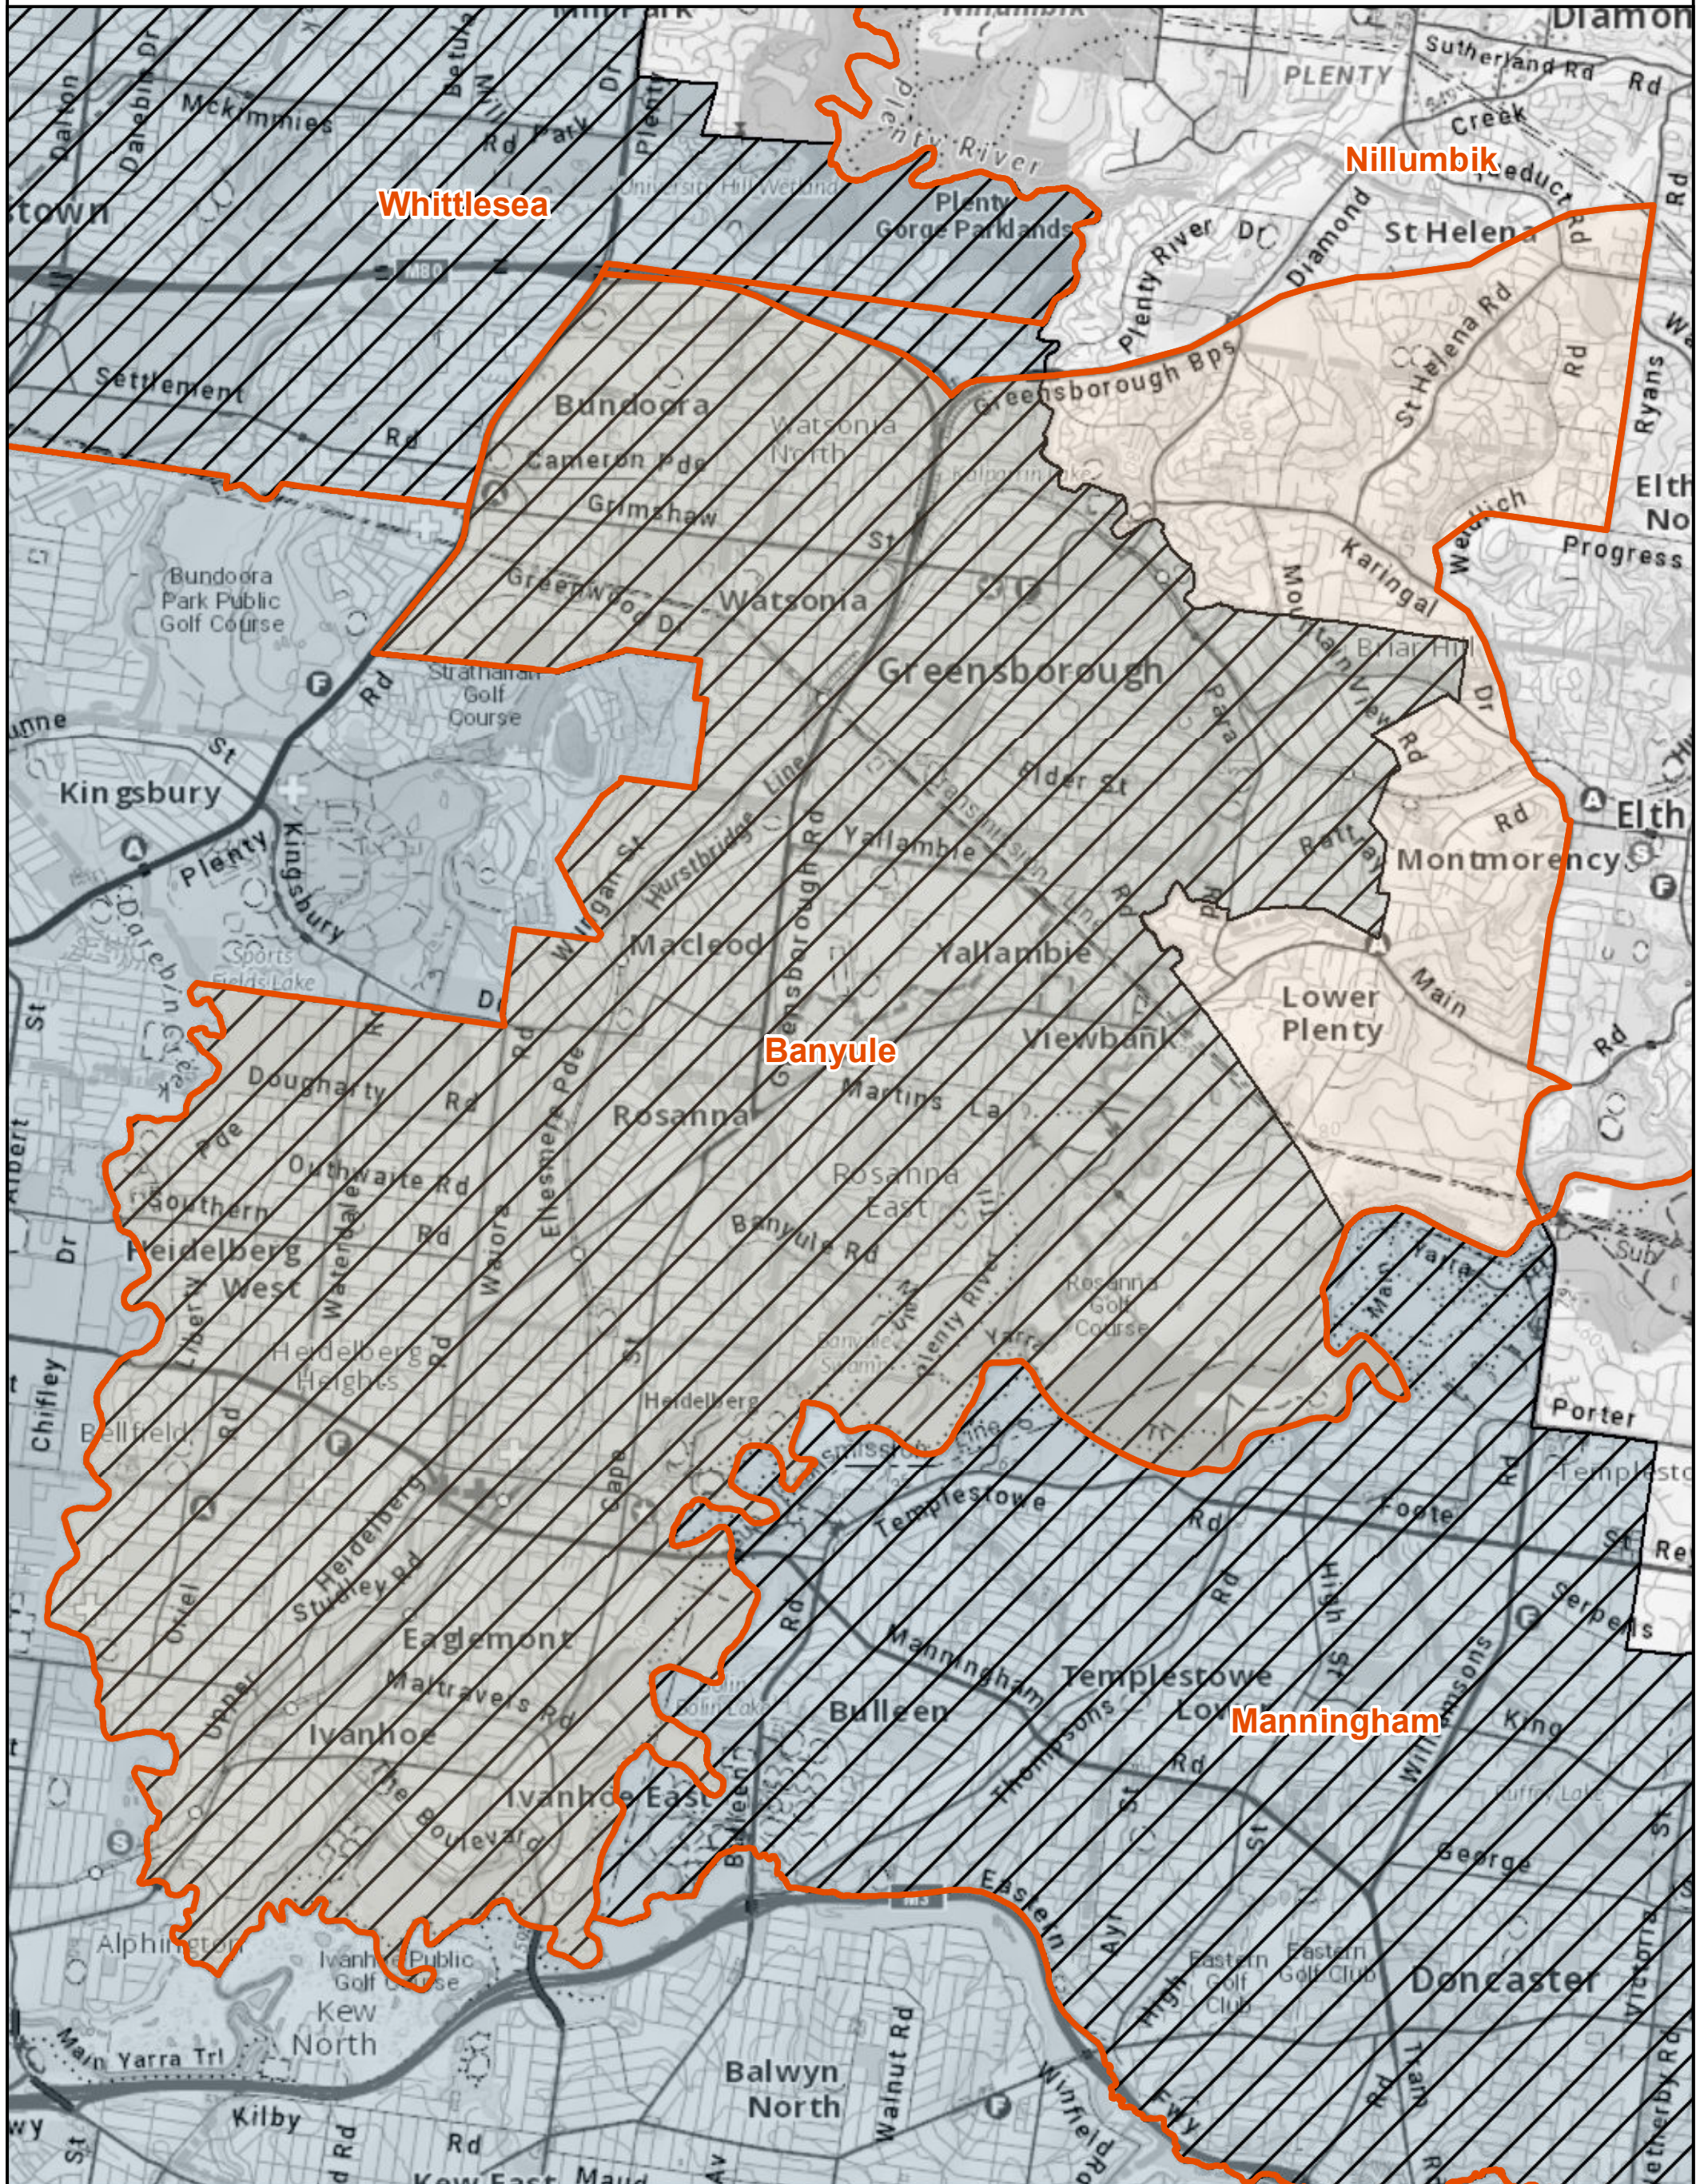

# Fire Danger Period Areas - Banyule

0 2.5 5 Kilometers

- Legend**
-  Fire Danger Period Areas
  -  MFB Metropolitan District
  -  Restrictions do not apply

Explanation: Some municipalities (shire or council) overlap with the Metropolitan Fire Brigade (MFB) District. Fire Danger Period Restrictions do not apply in the MFB area. This map helps understand where these overlaps are.

Disclaimer: This map is a snapshot generated from Victorian Government data as well as data from various other sources. This does not guarantee that the publication is without flaw of any kind or is wholly appropriate for your particular purposes and therefore disclaims all liability for error, loss or damage which may arise from reliance upon it. All persons accessing this information should make appropriate enquiries to assess the currency of the data.