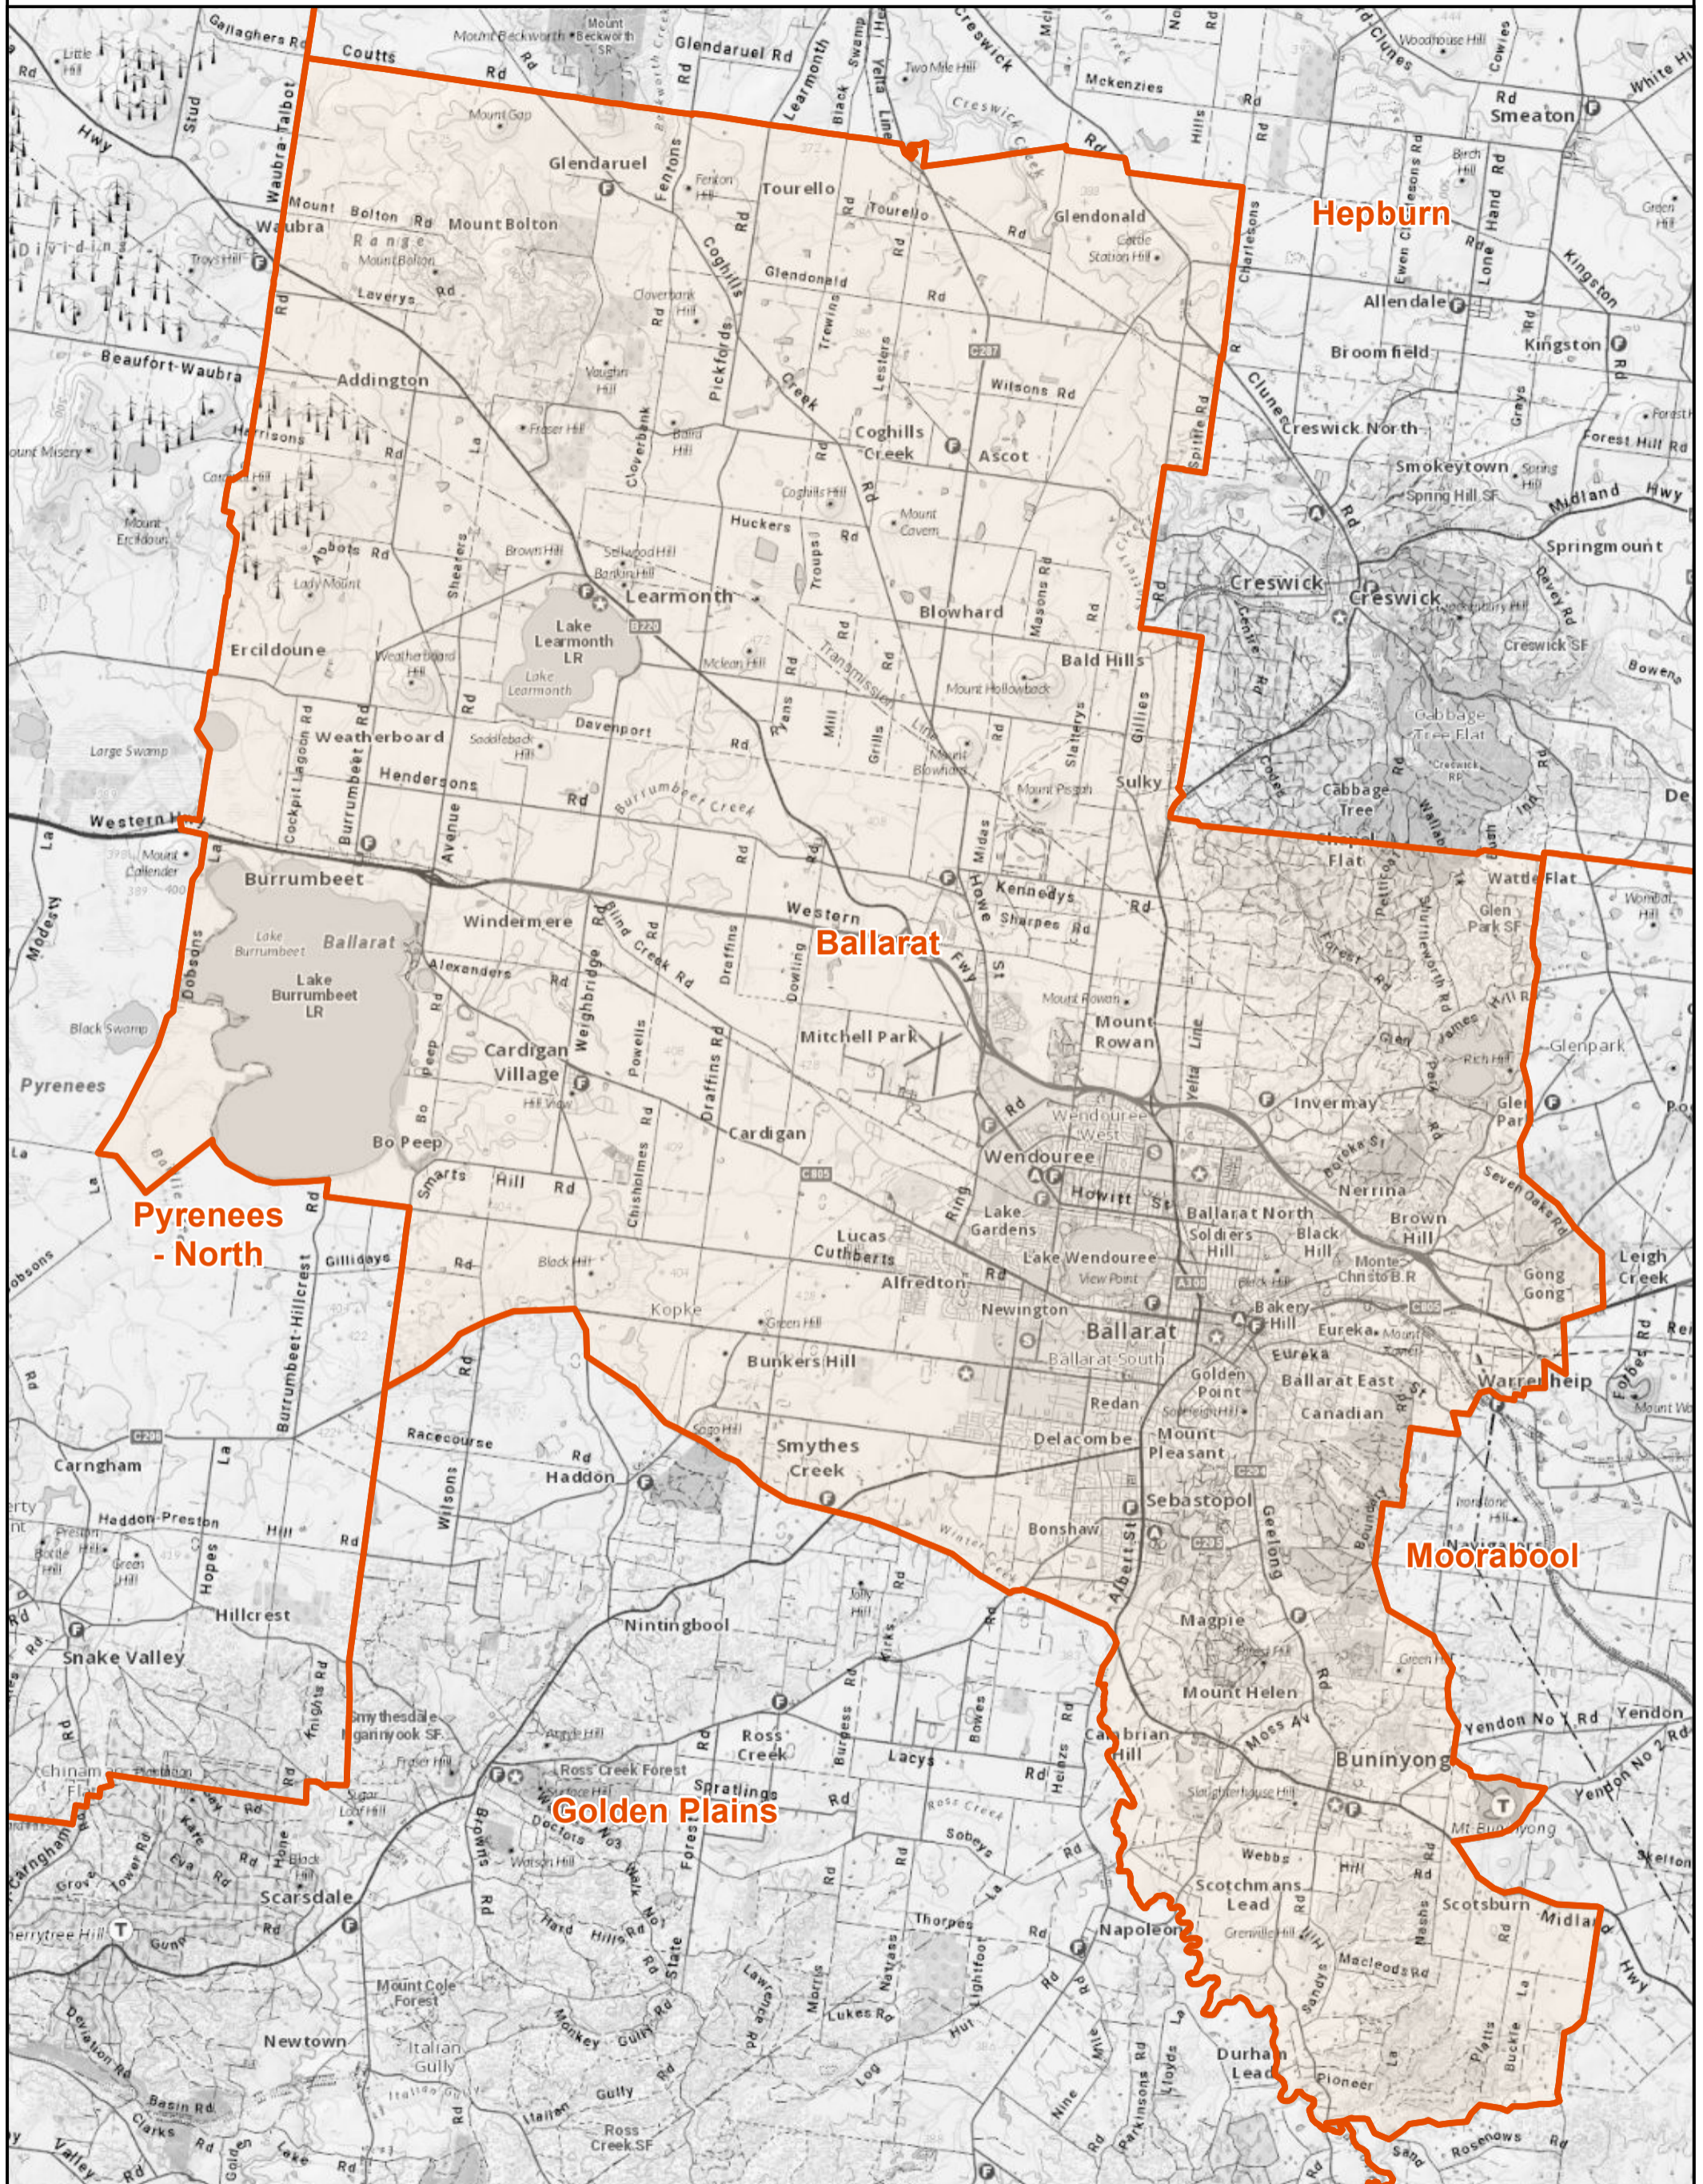

Fire Danger Period Areas - Ballarat

Legend

Fire Danger Period Areas

Explanation: Some municipalities (shire or council) are split into smaller areas for Fire Danger Period Declarations. This map helps understand where these splits are.

Job ID: 20171005000
Date Prepared: 5th October 2017