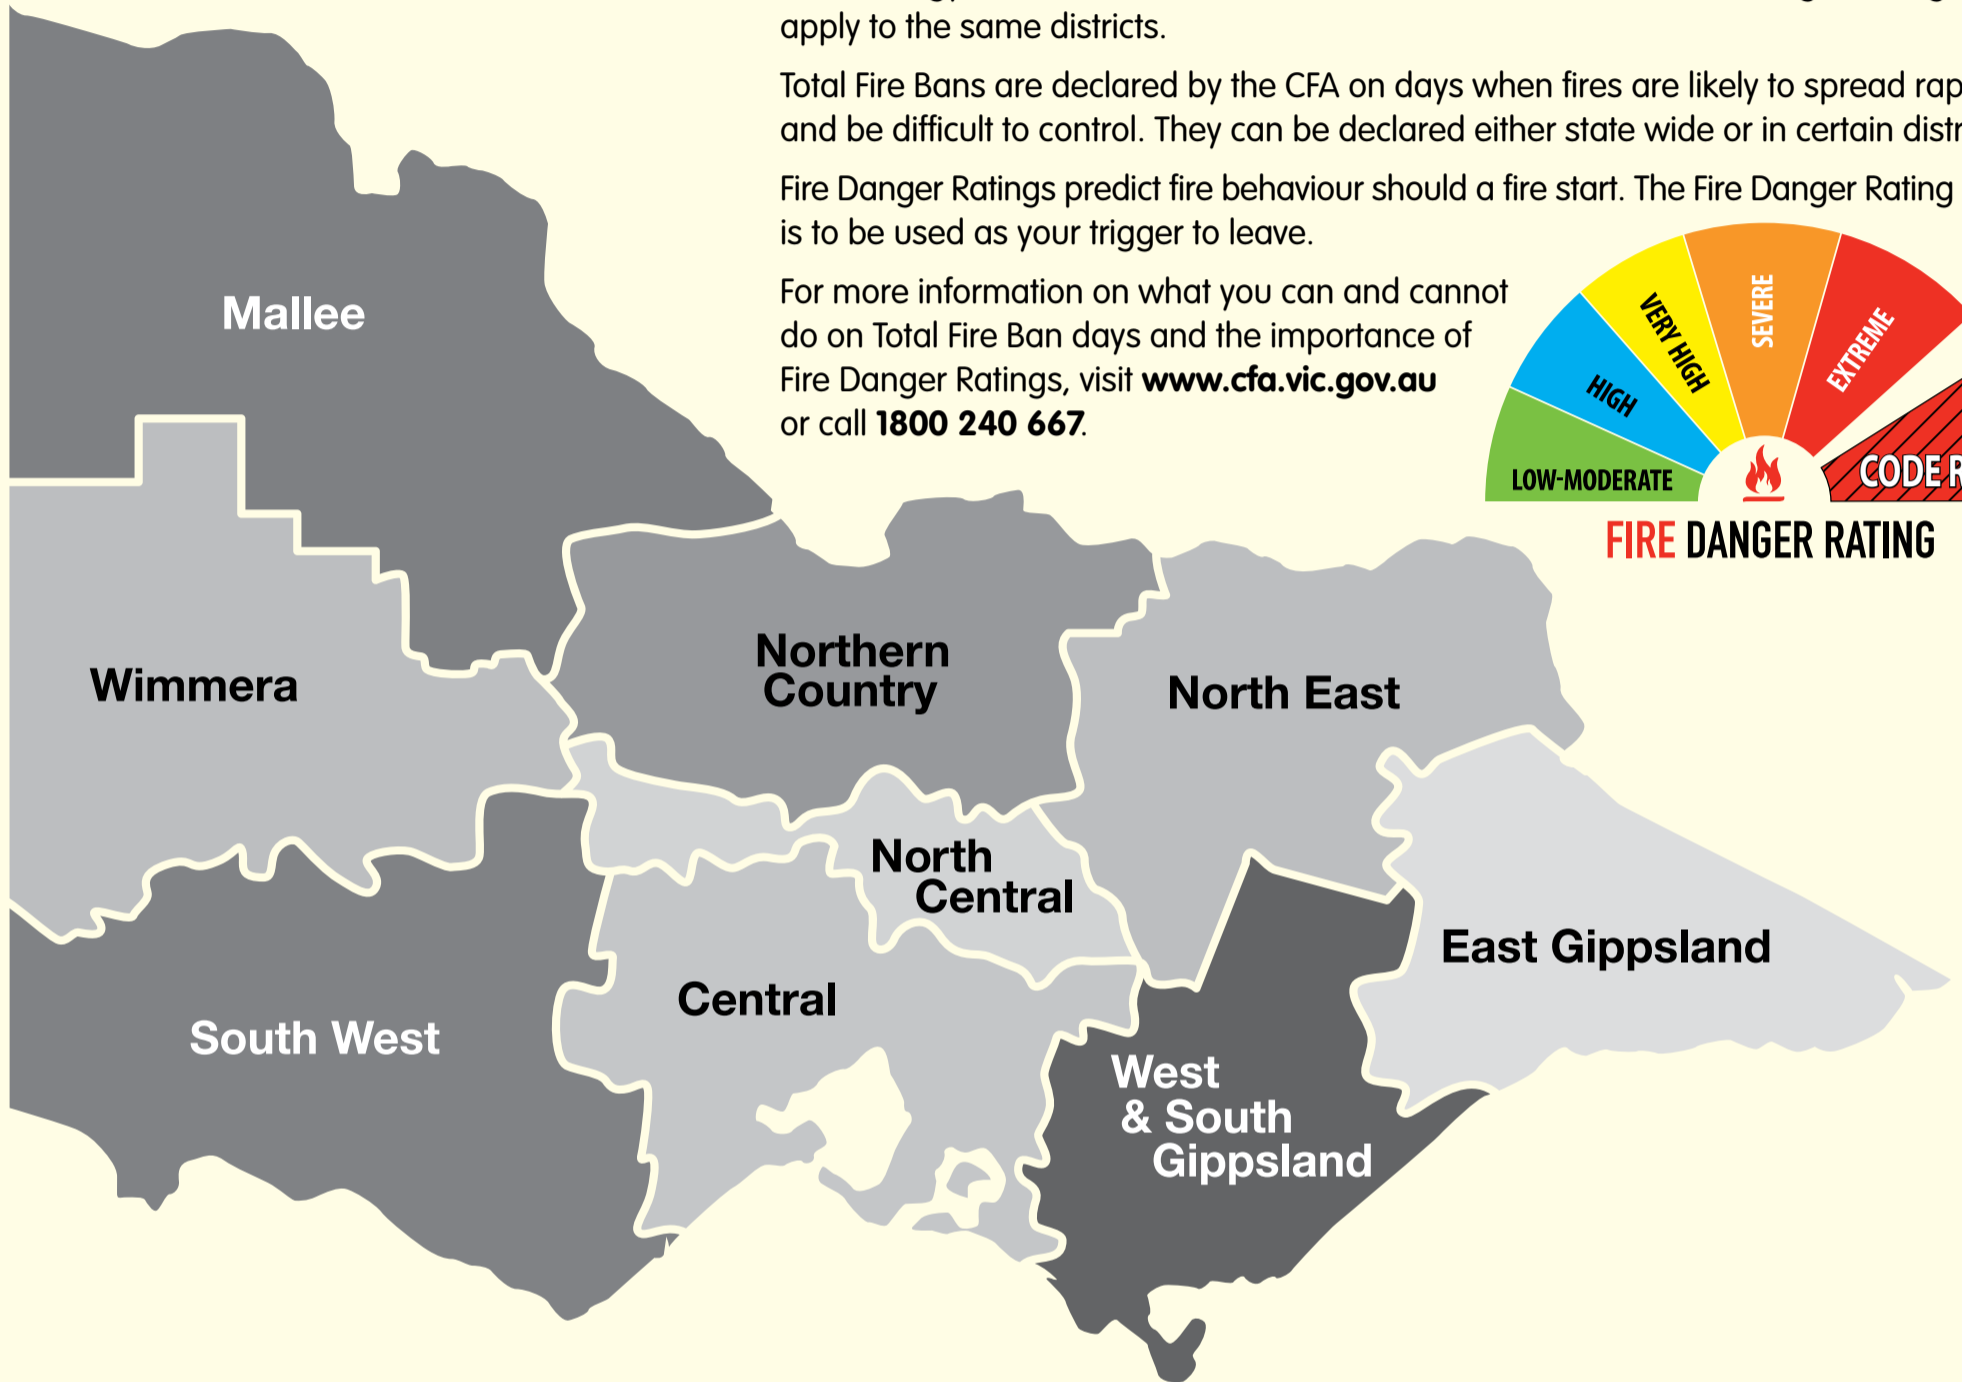

Victoria's Total Fire Ban districts have changed.

Victoria now has nine Total Fire Ban districts that align with the nine Victorian Bureau of Meteorology weather districts. This means Total Fire Bans and Fire Danger Ratings now apply to the same districts.

Total Fire Bans are declared by the CFA on days when fires are likely to spread rapidly and be difficult to control. They can be declared either state wide or in certain districts.

Fire Danger Ratings predict fire behaviour should a fire start. The Fire Danger Rating level is to be used as your trigger to leave.

For more information on what you can and cannot do on Total Fire Ban days and the importance of Fire Danger Ratings, visit www.cfa.vic.gov.au or call **1800 240 667**.

Central District

Ballarat City
Banyule City
Bass Coast Shire
Bayside City
Boroondara City
Brimbank City
Cardinia Shire
Casey City
Darebin City
Frankston City
French Island
Glen Eira City
Golden Plains Shire
Greater Dandenong City
Greater Geelong City
Hepburn Shire
Hobsons Bay City
Hume City
Kingston City
Knox City

Mallee District

Macedon Ranges Shire
Manningham City
Maribyrnong City
Maroondah City
Melbourne City
Melton Shire
Monash City
Moonee Valley City
Moorabool Shire
Moreland City
Mornington Peninsula Shire
Nillumbik Shire
Port Phillip City
Queenscliffe Borough
Stonnington City
Surf Coast Shire
Whitehorse City
Whittlesea City
Wyndham City
Yarra City
Yarra Ranges Shire