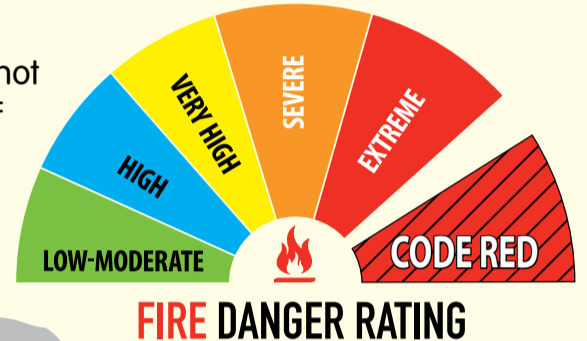

Victoria's Total Fire Ban districts have changed.

Victoria now has nine Total Fire Ban districts that align with the nine Victorian Bureau of Meteorology weather districts. This means Total Fire Bans and Fire Danger Ratings now apply to the same districts.

Total Fire Bans are declared by the CFA on days when fires are likely to spread rapidly and be difficult to control. They can be declared either state wide or in certain districts.

Fire Danger Ratings predict fire behaviour should a fire start. The Fire Danger Rating level is to be used as your trigger to leave.

For more information on what you can and cannot do on Total Fire Ban days and the importance of Fire Danger Ratings, visit www.cfa.vic.gov.au or call **1800 240 667**.

Central District

Ballarat City
Banyule City
Bass Coast Shire
Bayside City
Boroondara City
Brimbank City
Cardinia Shire
Casey City
Darebin City
Frankston City
French Island
Glen Eira City
Golden Plains Shire
Greater Dandenong City
Greater Geelong City
Hepburn Shire
Hobsons Bay City
Hume City
Kingston City
Knox City