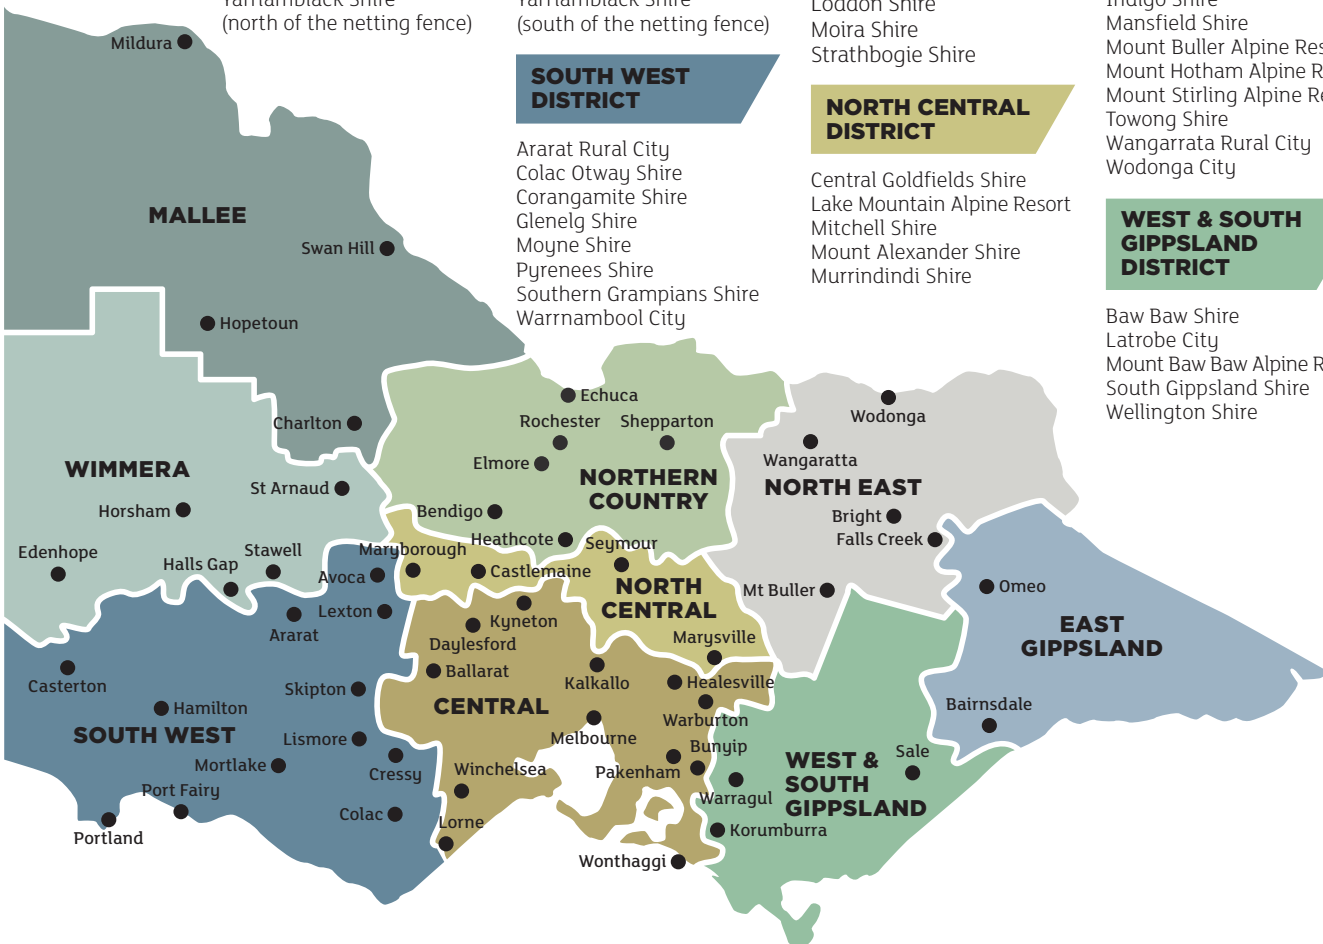

NORTH EAST DISTRICT

Alpine Shire
Benalla Rural City
Falls Creek Alpine Resort
Indigo Shire
Mansfield Shire
Mount Buller Alpine Resort
Mount Hotham Alpine Resort
Mount Stirling Alpine Resort
Towong Shire
Wangarrata Rural City
Wodonga City

EAST GIPPSLAND DISTRICT

East Gippsland Shire

CENTRAL DISTRICT

Ballarat City
Banyule City
Bass Coast Shire
Bayside City
Boroondara City
Brimbank City
Cardinia Shire
Casey City
Darebin City
Frankston City
French Island
Glen Eira City
Golden Plains
Greater Dandenong City
Greater Geelong City
Hepburn Shire
Hobsons Bay City
Hume City
Kingston City
Knox City
Macedon Ranges Shire
Manningham City
Maribyrnong City
Maroondah City
Melbourne City
Melton Shire
Monash City
Moonee Valley City
Moorabool Shire
Moreland City
Mornington Peninsula Shire
Nillumbik Shire
Port Phillip City
Queenscliffe Borough
Stonnington City
Surf Coast Shire
Whitehorse City
Whittlesea City
Wyndham City
Yarra City
Yarra Ranges Shire

SOUTH WEST DISTRICT

Ararat Rural City
Colac Otway Shire
Corangamite Shire
Glenelg Shire
Moynes Shire
Pyrenees Shire
Southern Grampians Shire
Warrnambool City

NORTH CENTRAL DISTRICT

Central Goldfields Shire
Lake Mountain Alpine Resort
Mitchell Shire
Mount Alexander Shire
Murrindindi Shire

WEST & SOUTH GIPPSLAND DISTRICT

Baw Baw Shire
Latrobe City
Mount Baw Baw Alpine Resort
South Gippsland Shire
Wellington Shire

TOTAL FIRE BANS
Total Fire Bans are declared by CFA on days when fires are likely to spread rapidly and be difficult to control.

On days of Total Fire Ban there are legal restrictions in force to reduce the likelihood of fires starting.

Victoria is divided into nine Total Fire Ban districts.

Total Fire Bans are declared by district and you must know which district you live in. A list of municipalities that are located in each of the districts is shown in the coloured boxes.

For more information on Total Fire Bans and Fire Restrictions please call the Victorian Bushfire Information Line (VBIL) on **1800 240 667** or via National Relay Service on **1800 555 677** or visit cfa.vic.gov.au

For more information please visit the CFA website at cfa.vic.gov.au or phone the Victorian Bushfire Information Line on **1800 240 667** or via National Relay Service on **1800 555 677**