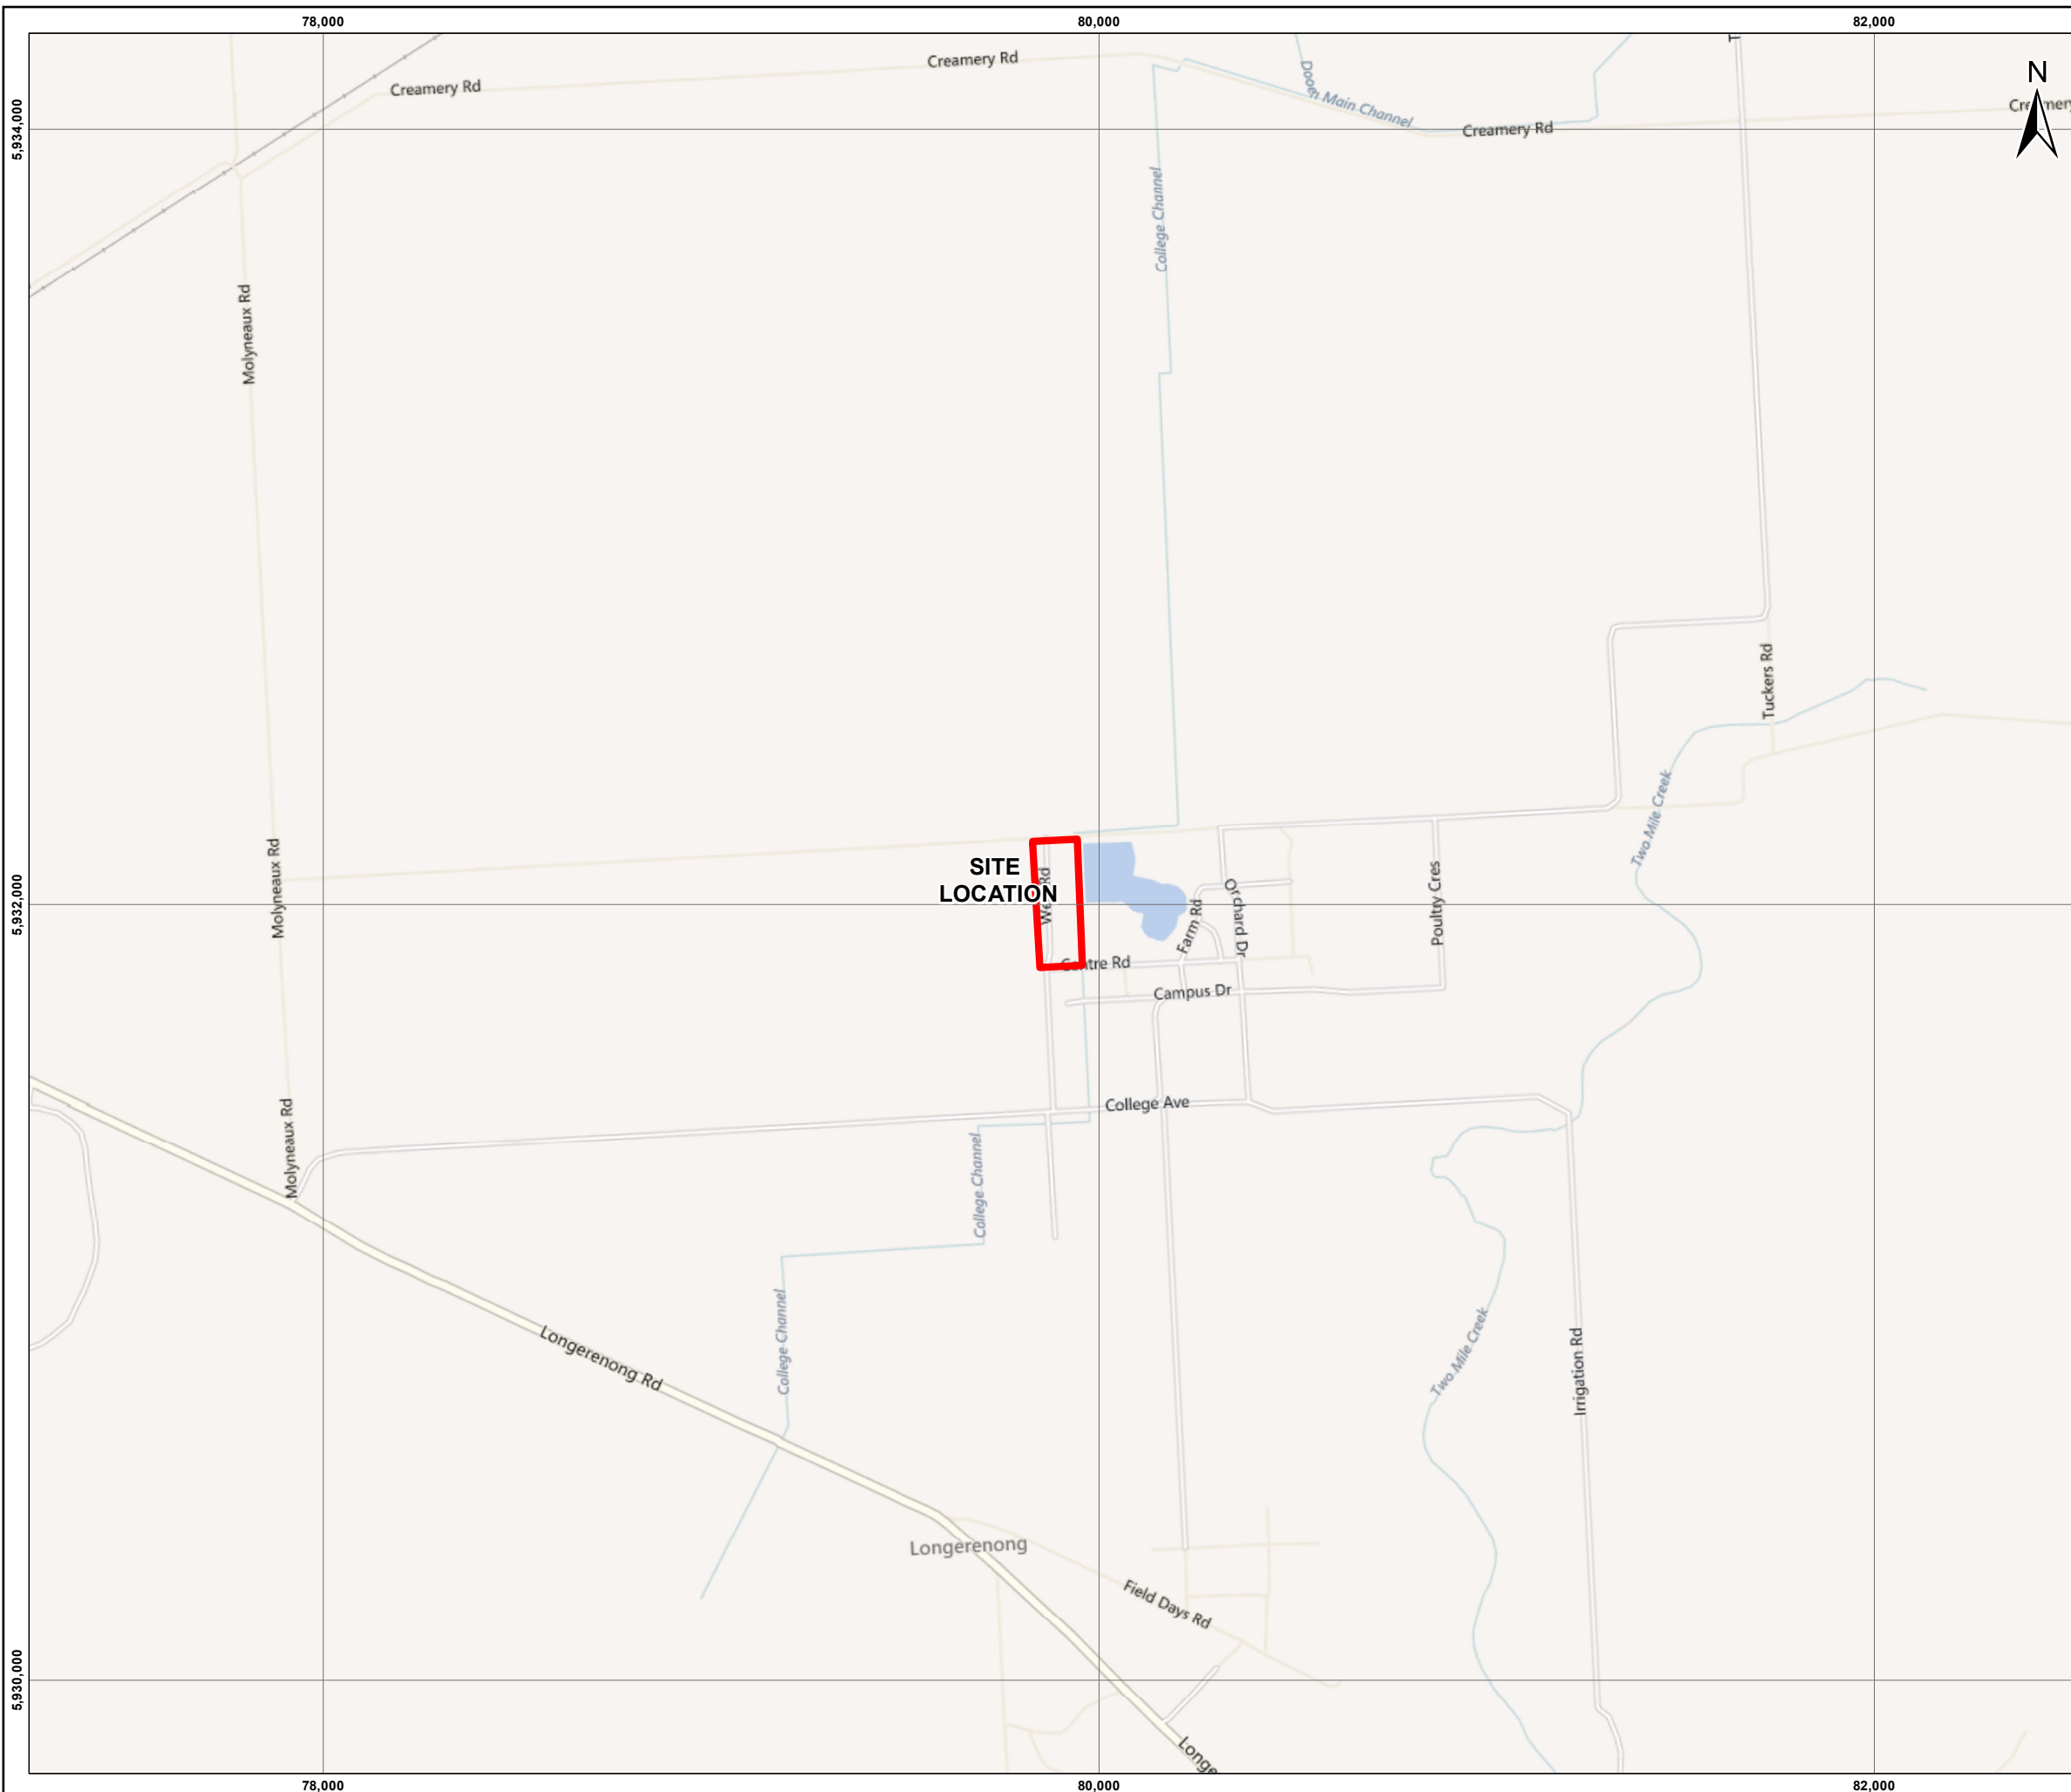

CFA REGIONAL TRAINING GROUNDS
PRELIMINARY SITE
ASSESSMENT
INDEPENDENT FISKVILLE INVESTIGATION

WIMMERA FIELD TRAINING GROUND

LEGEND

 Approximate Site Boundary

COPYRIGHT

(c) 2010 Microsoft Corporation and its data suppliers

SCALE (at A3) 1:17,000

DATUM GDA 94, PROJECTION MGA Zone 55

PROJECT: 117613201
DATE: 07 JUN 2012
DRAWN: JPH
CHECKED: PM

FIGURE 9