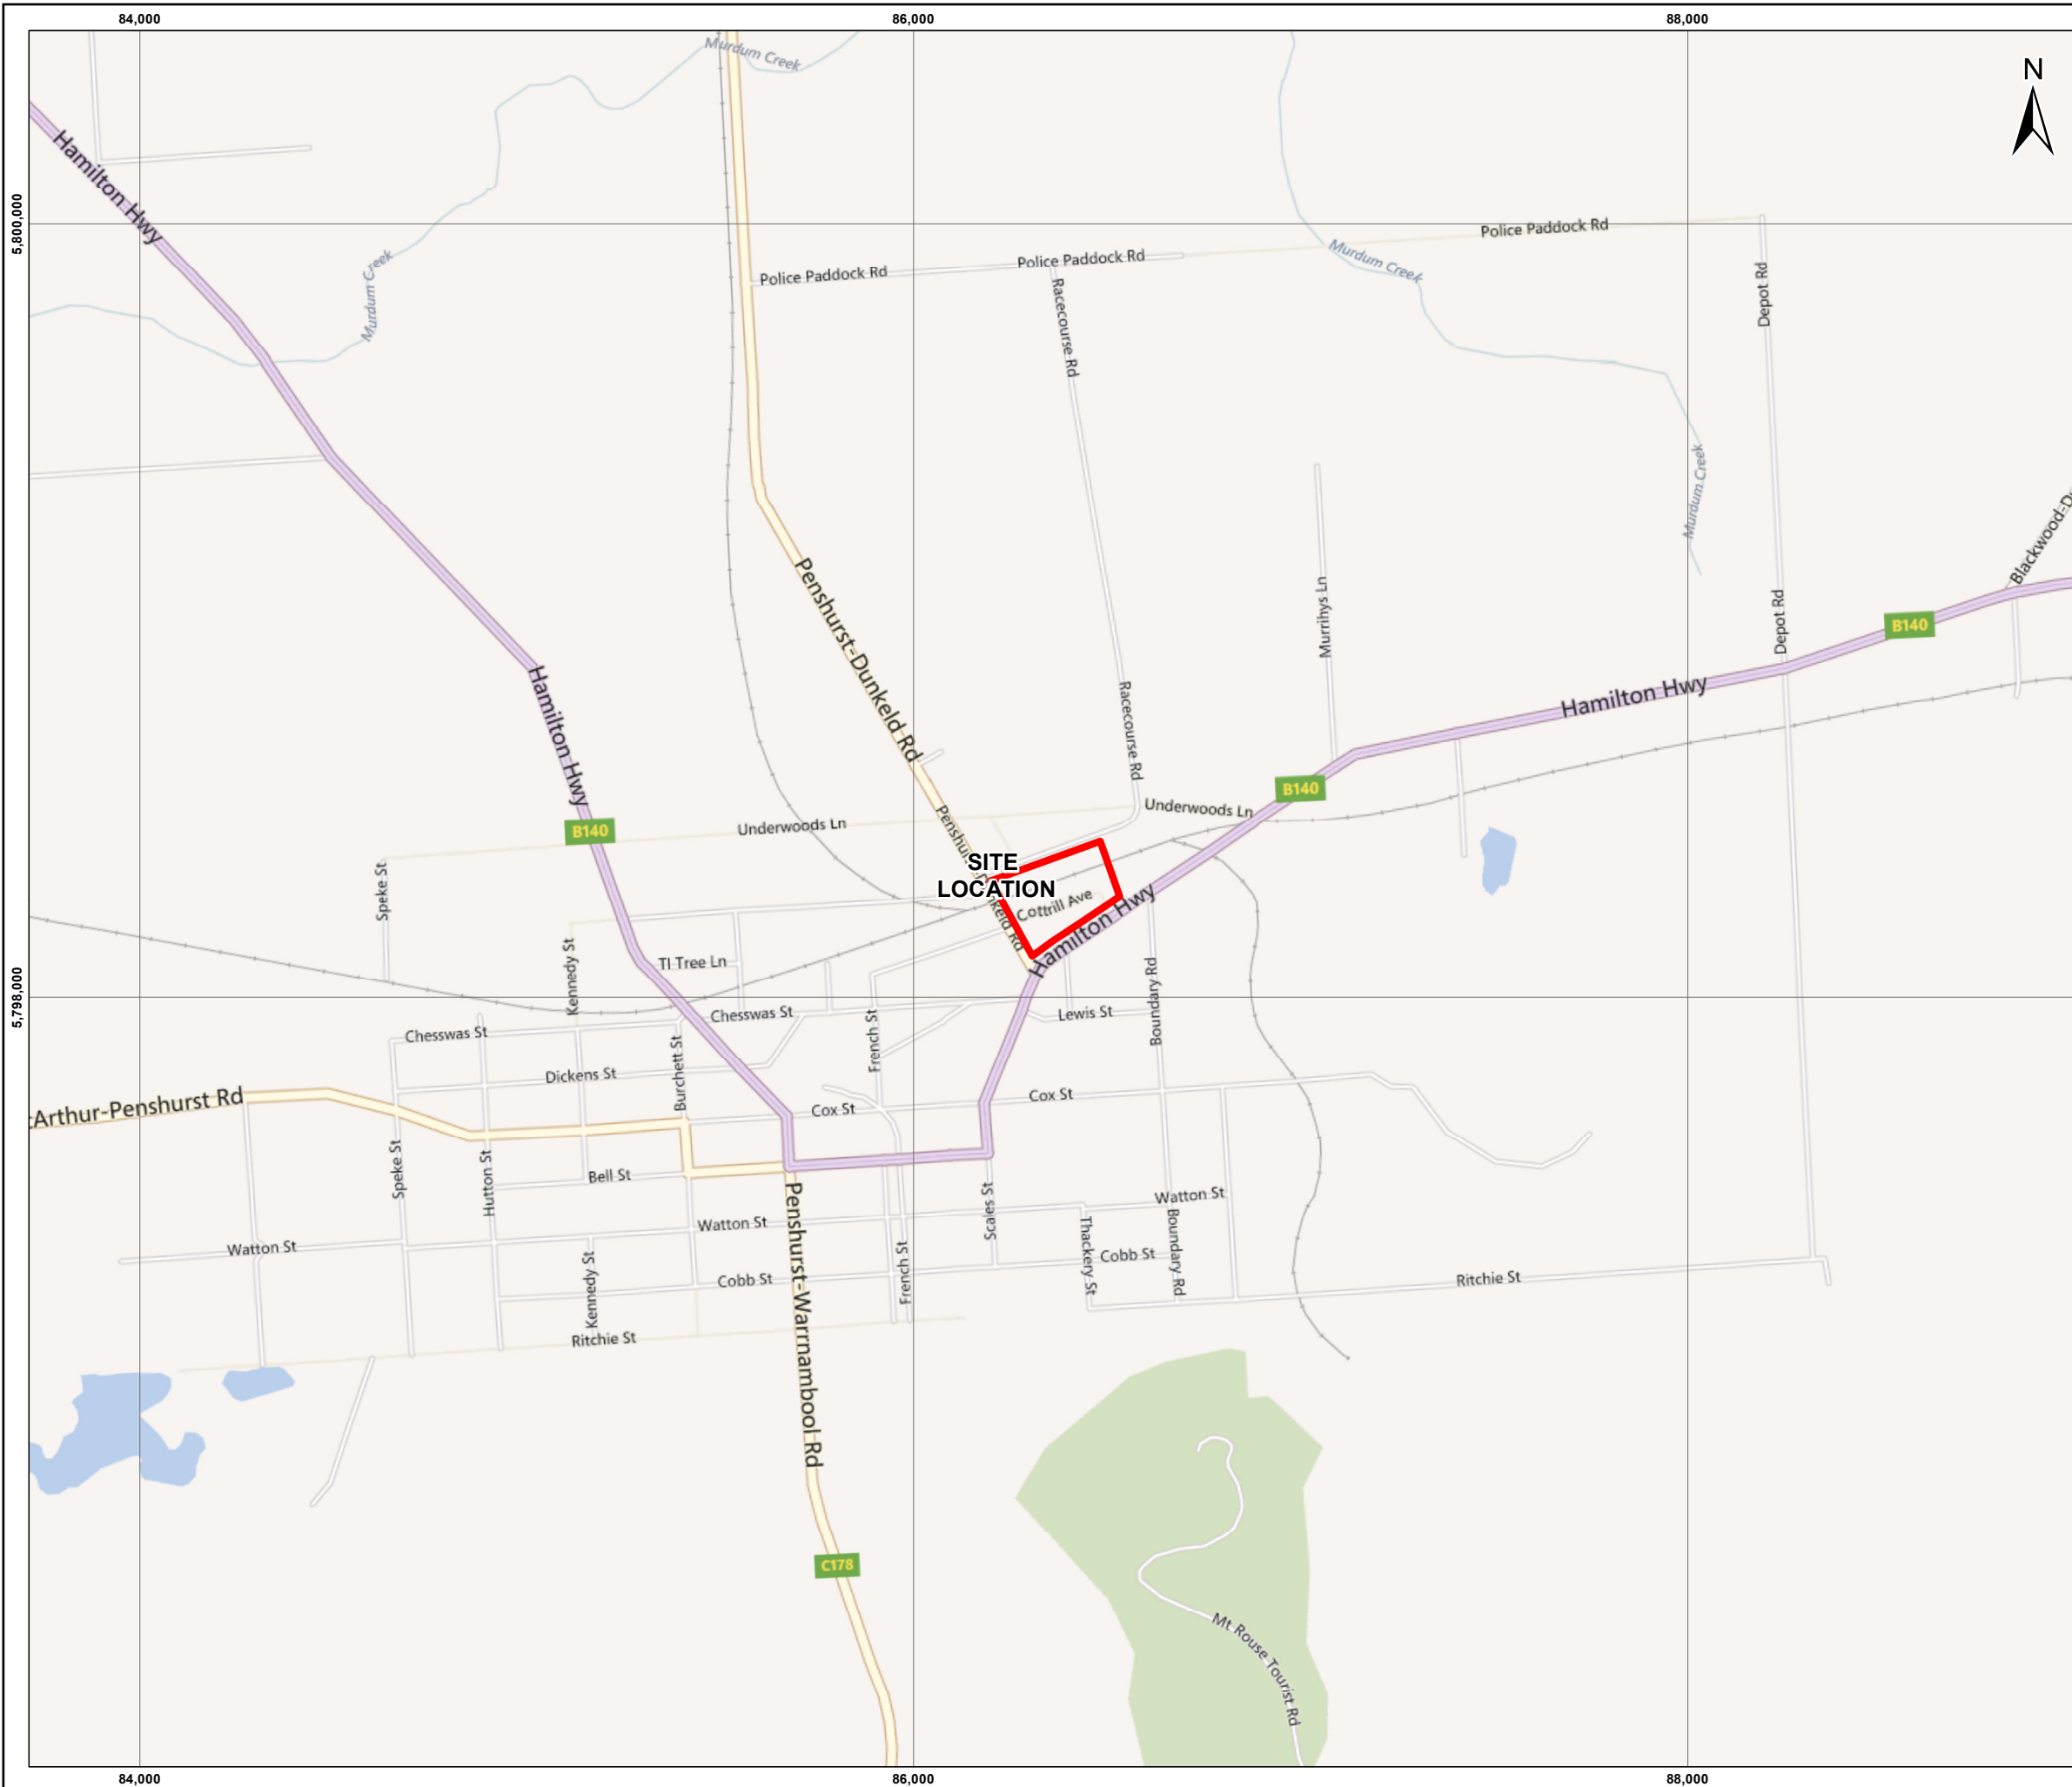

CFA REGIONAL TRAINING GROUNDS
PRELIMINARY SITE
ASSESSMENT
INDEPENDENT FISKVILLE INVESTIGATION
**WESTERN DISTRICT
TRAINING GROUND**