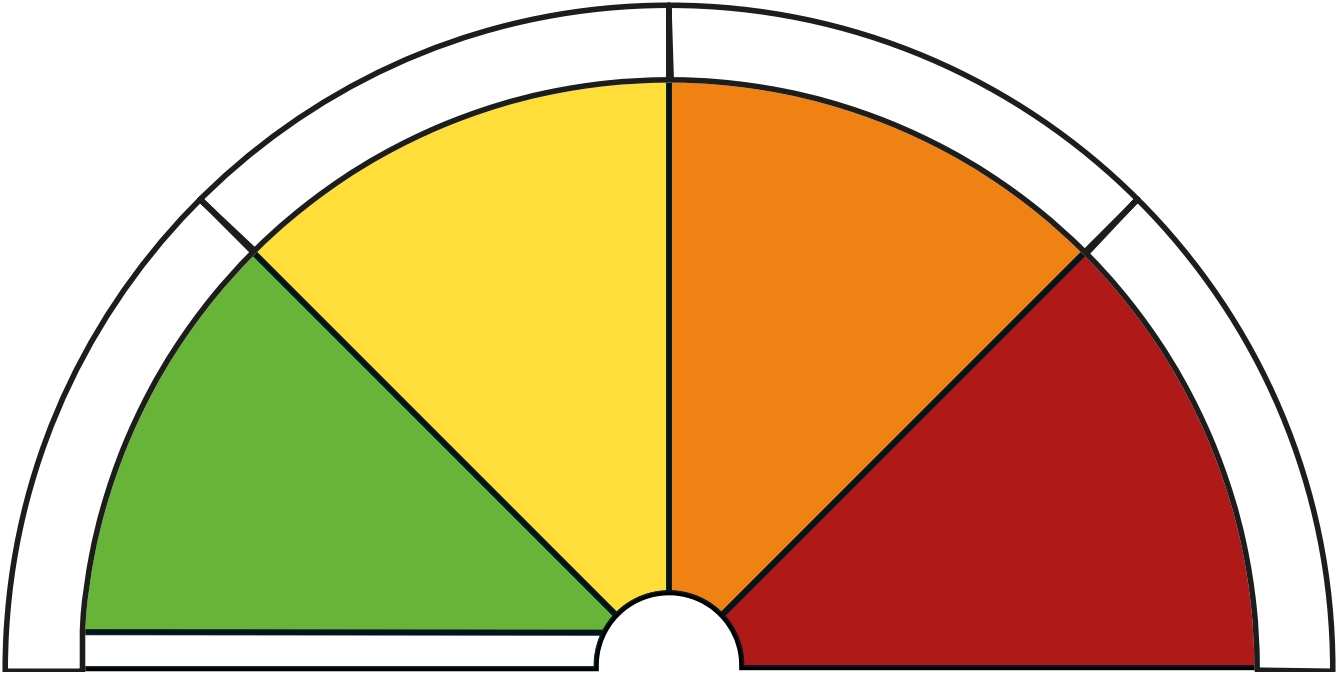

Fire Danger Rating

Match the fire danger rating to the correct colour, using the words below

cfa.vic.gov.au

CATASTROPHIC

MODERATE

EXTREME

HIGH