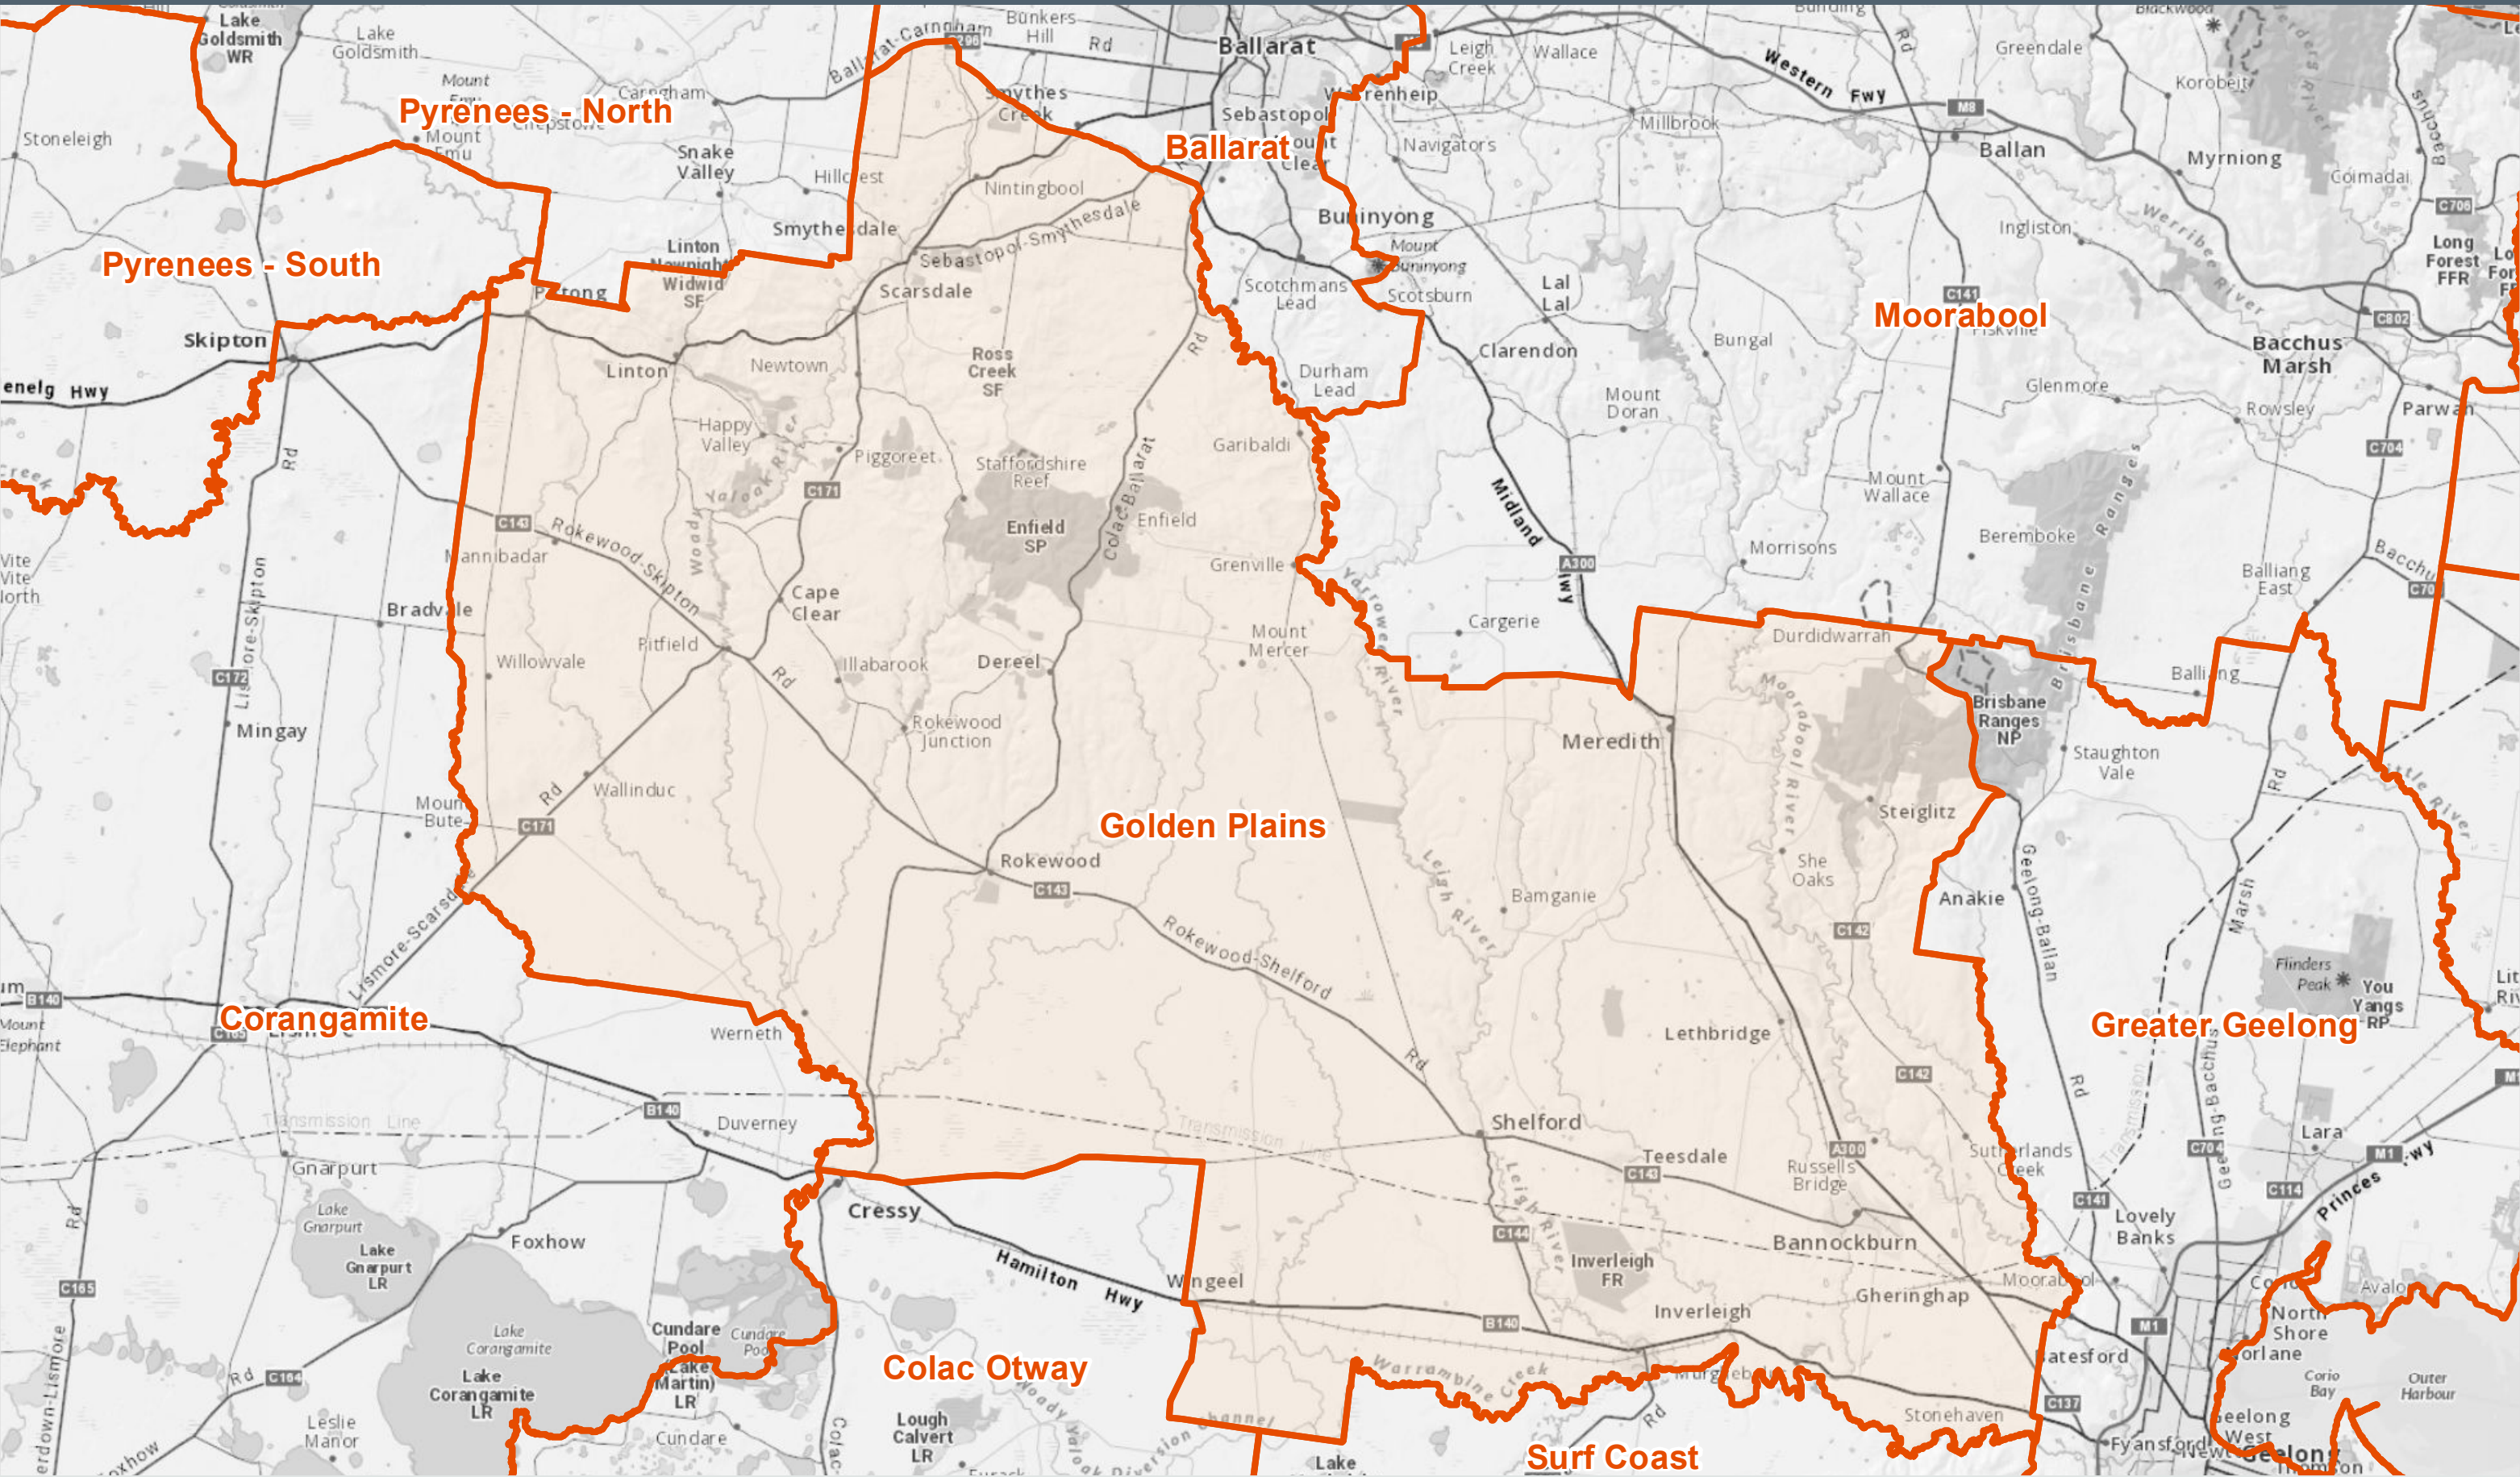

# Fire Danger Period Areas - Golden Plains

**Disclaimer:** This map is a snapshot generated from Victorian Government data as well as data from various other sources. This does not guarantee that the publication is without flaw of any kind or is wholly appropriate for your particular purposes and therefore disclaims all liability for error, loss or damage which may arise from reliance upon it. All persons accessing this information should make appropriate enquiries to assess the currency of the data.

**Explanation:** Some municipalities (shire or council) are split into smaller areas for Fire Danger Period Declarations. This map helps understand where these splits are.

Job ID: 20201013000 / BIP-1357  
Date Prepared: 26/10/2020

**Legend**

- Fire Danger Period Areas