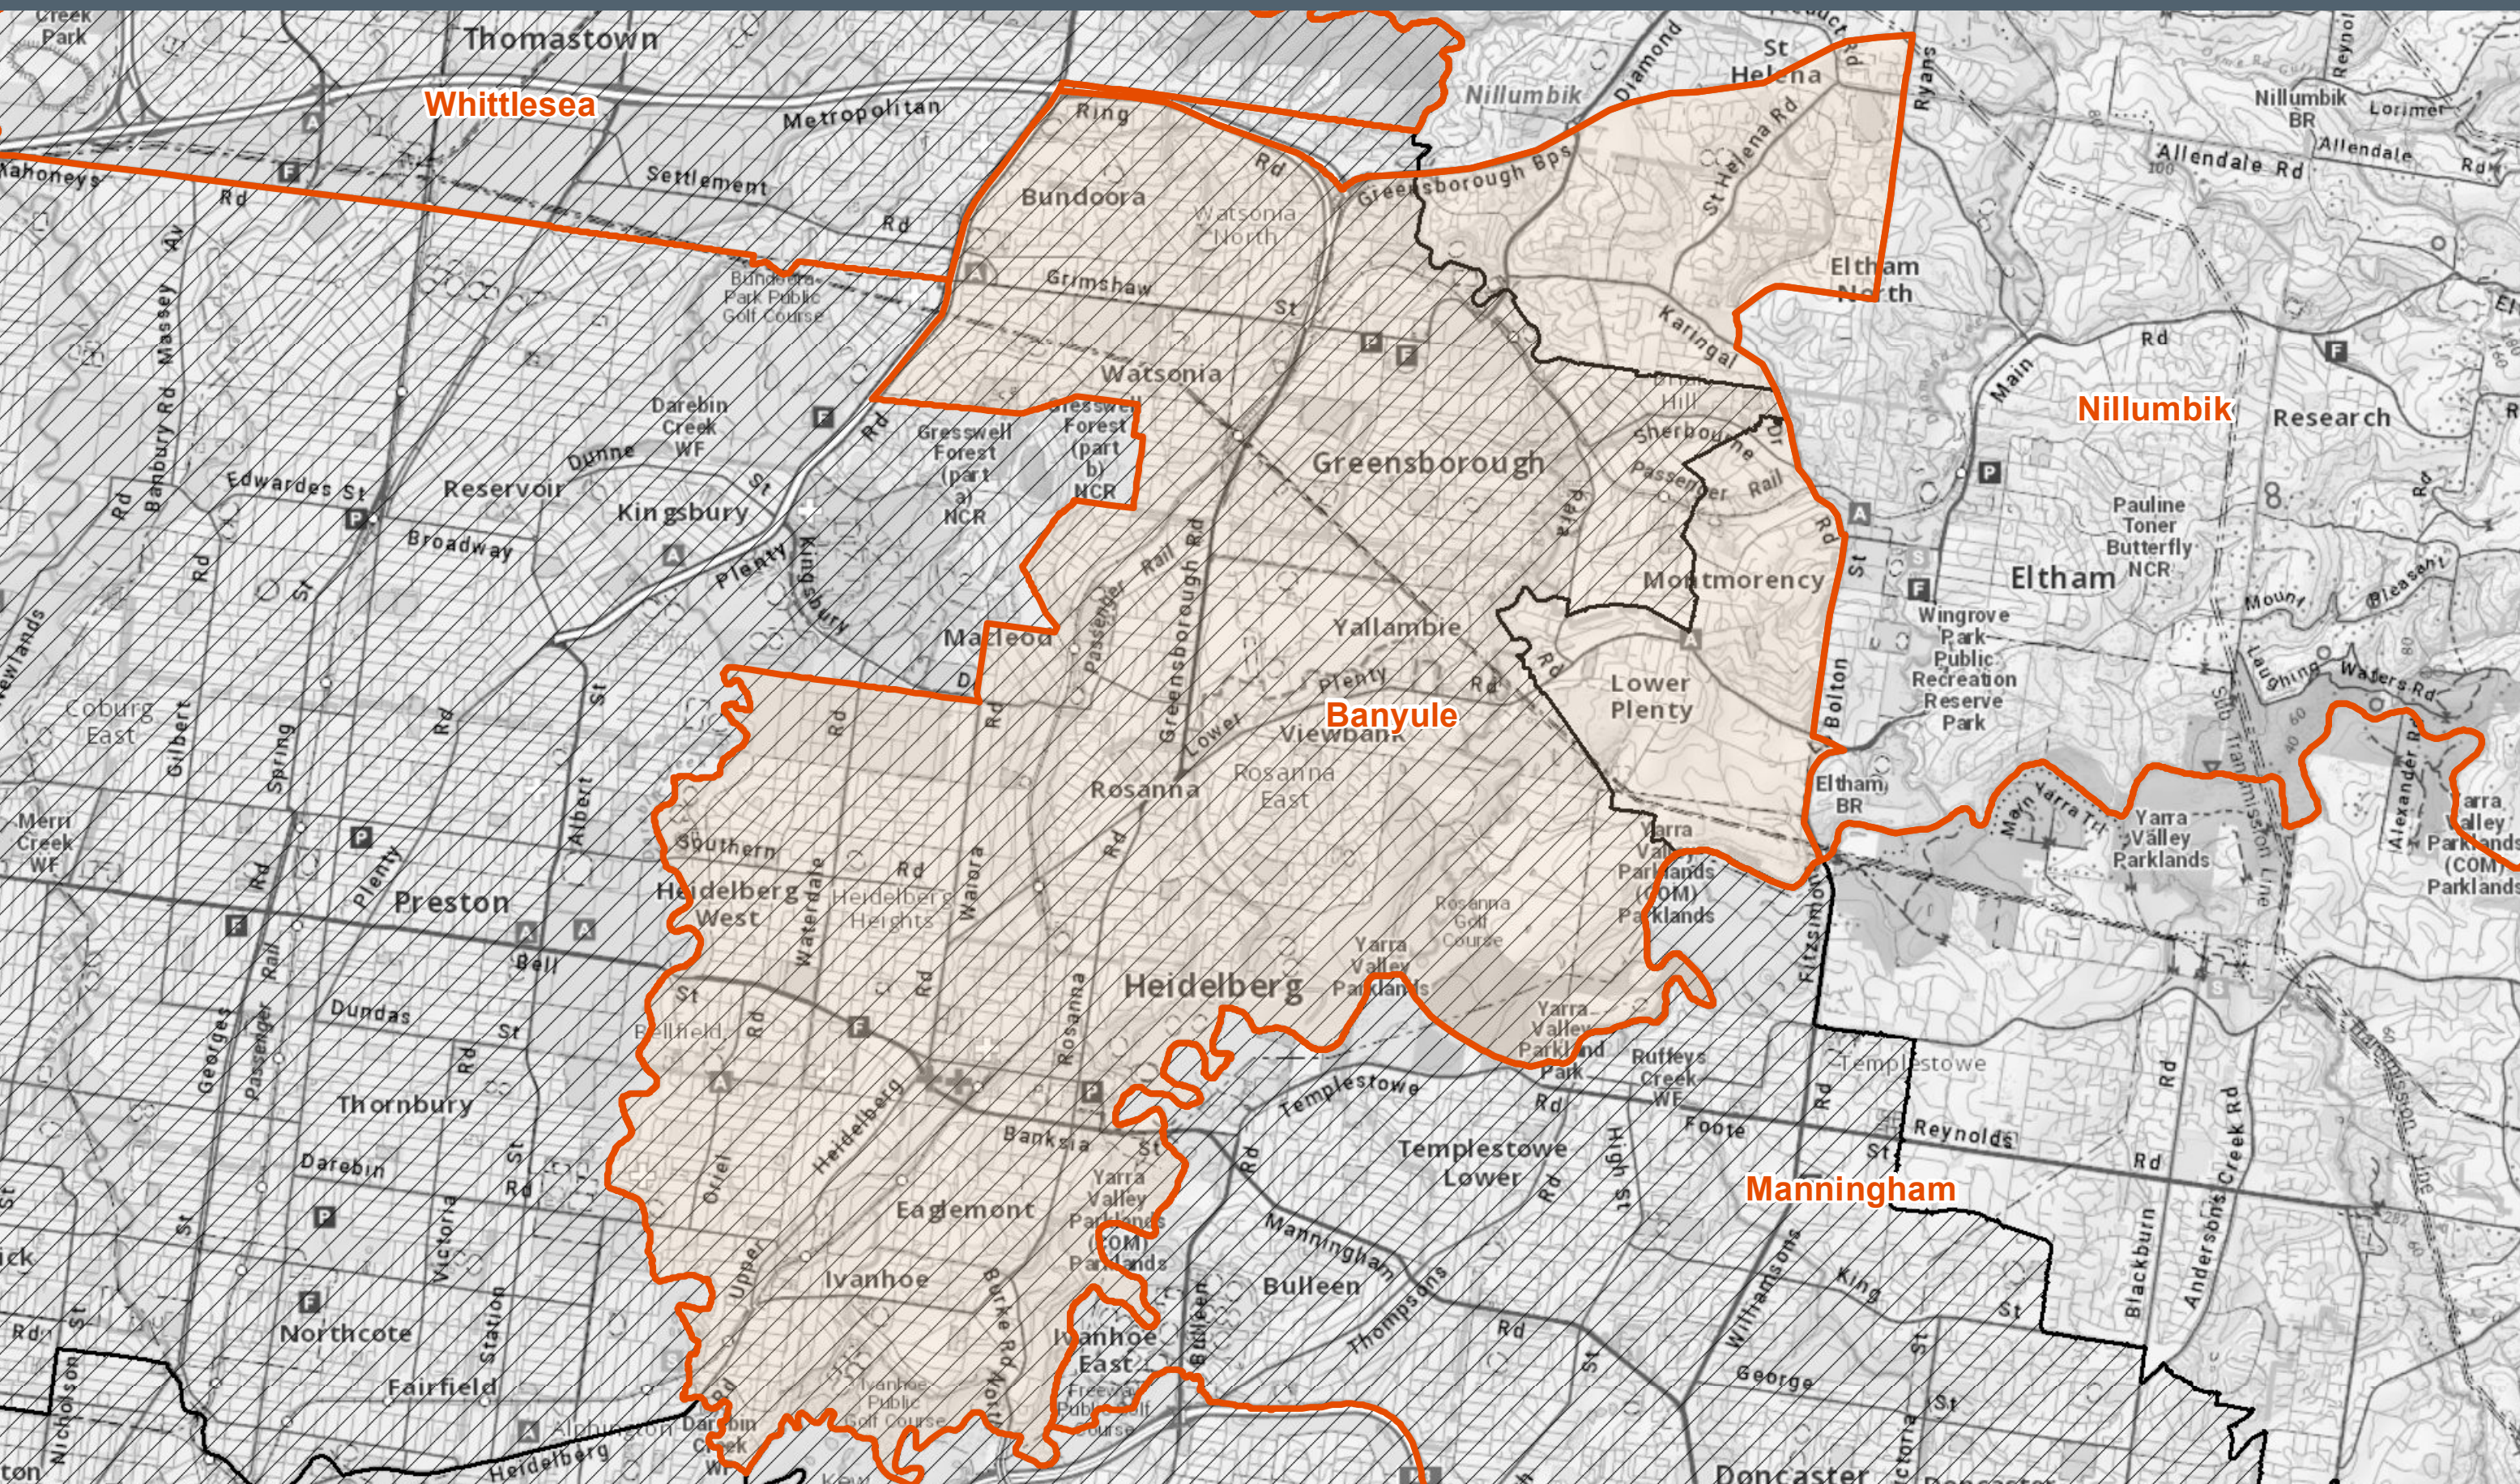

Fire Danger Period Areas - Banyule

Explanation: Some municipalities (shire or council) overlap with the former Metropolitan Fire District (MFD) as at 30 June 2020. Fire Danger Period Restrictions do not apply in the former MFD. This map helps understand where these overlaps are.

Legend

- Fire Danger Period Areas
- Restrictions do not apply (former MFD)

Job ID: 20201013000 / BIP-1357
Date Prepared: 26/10/2020

Disclaimer:
This map is a snapshot generated from Victorian Government data as well as data from various other sources. This does not guarantee that the publication is without flaw of any kind or is wholly appropriate for your particular purposes and therefore disclaims all liability for error, loss or damage which may arise from reliance upon it. All persons accessing this information should make appropriate enquiries to assess the currency of the data.