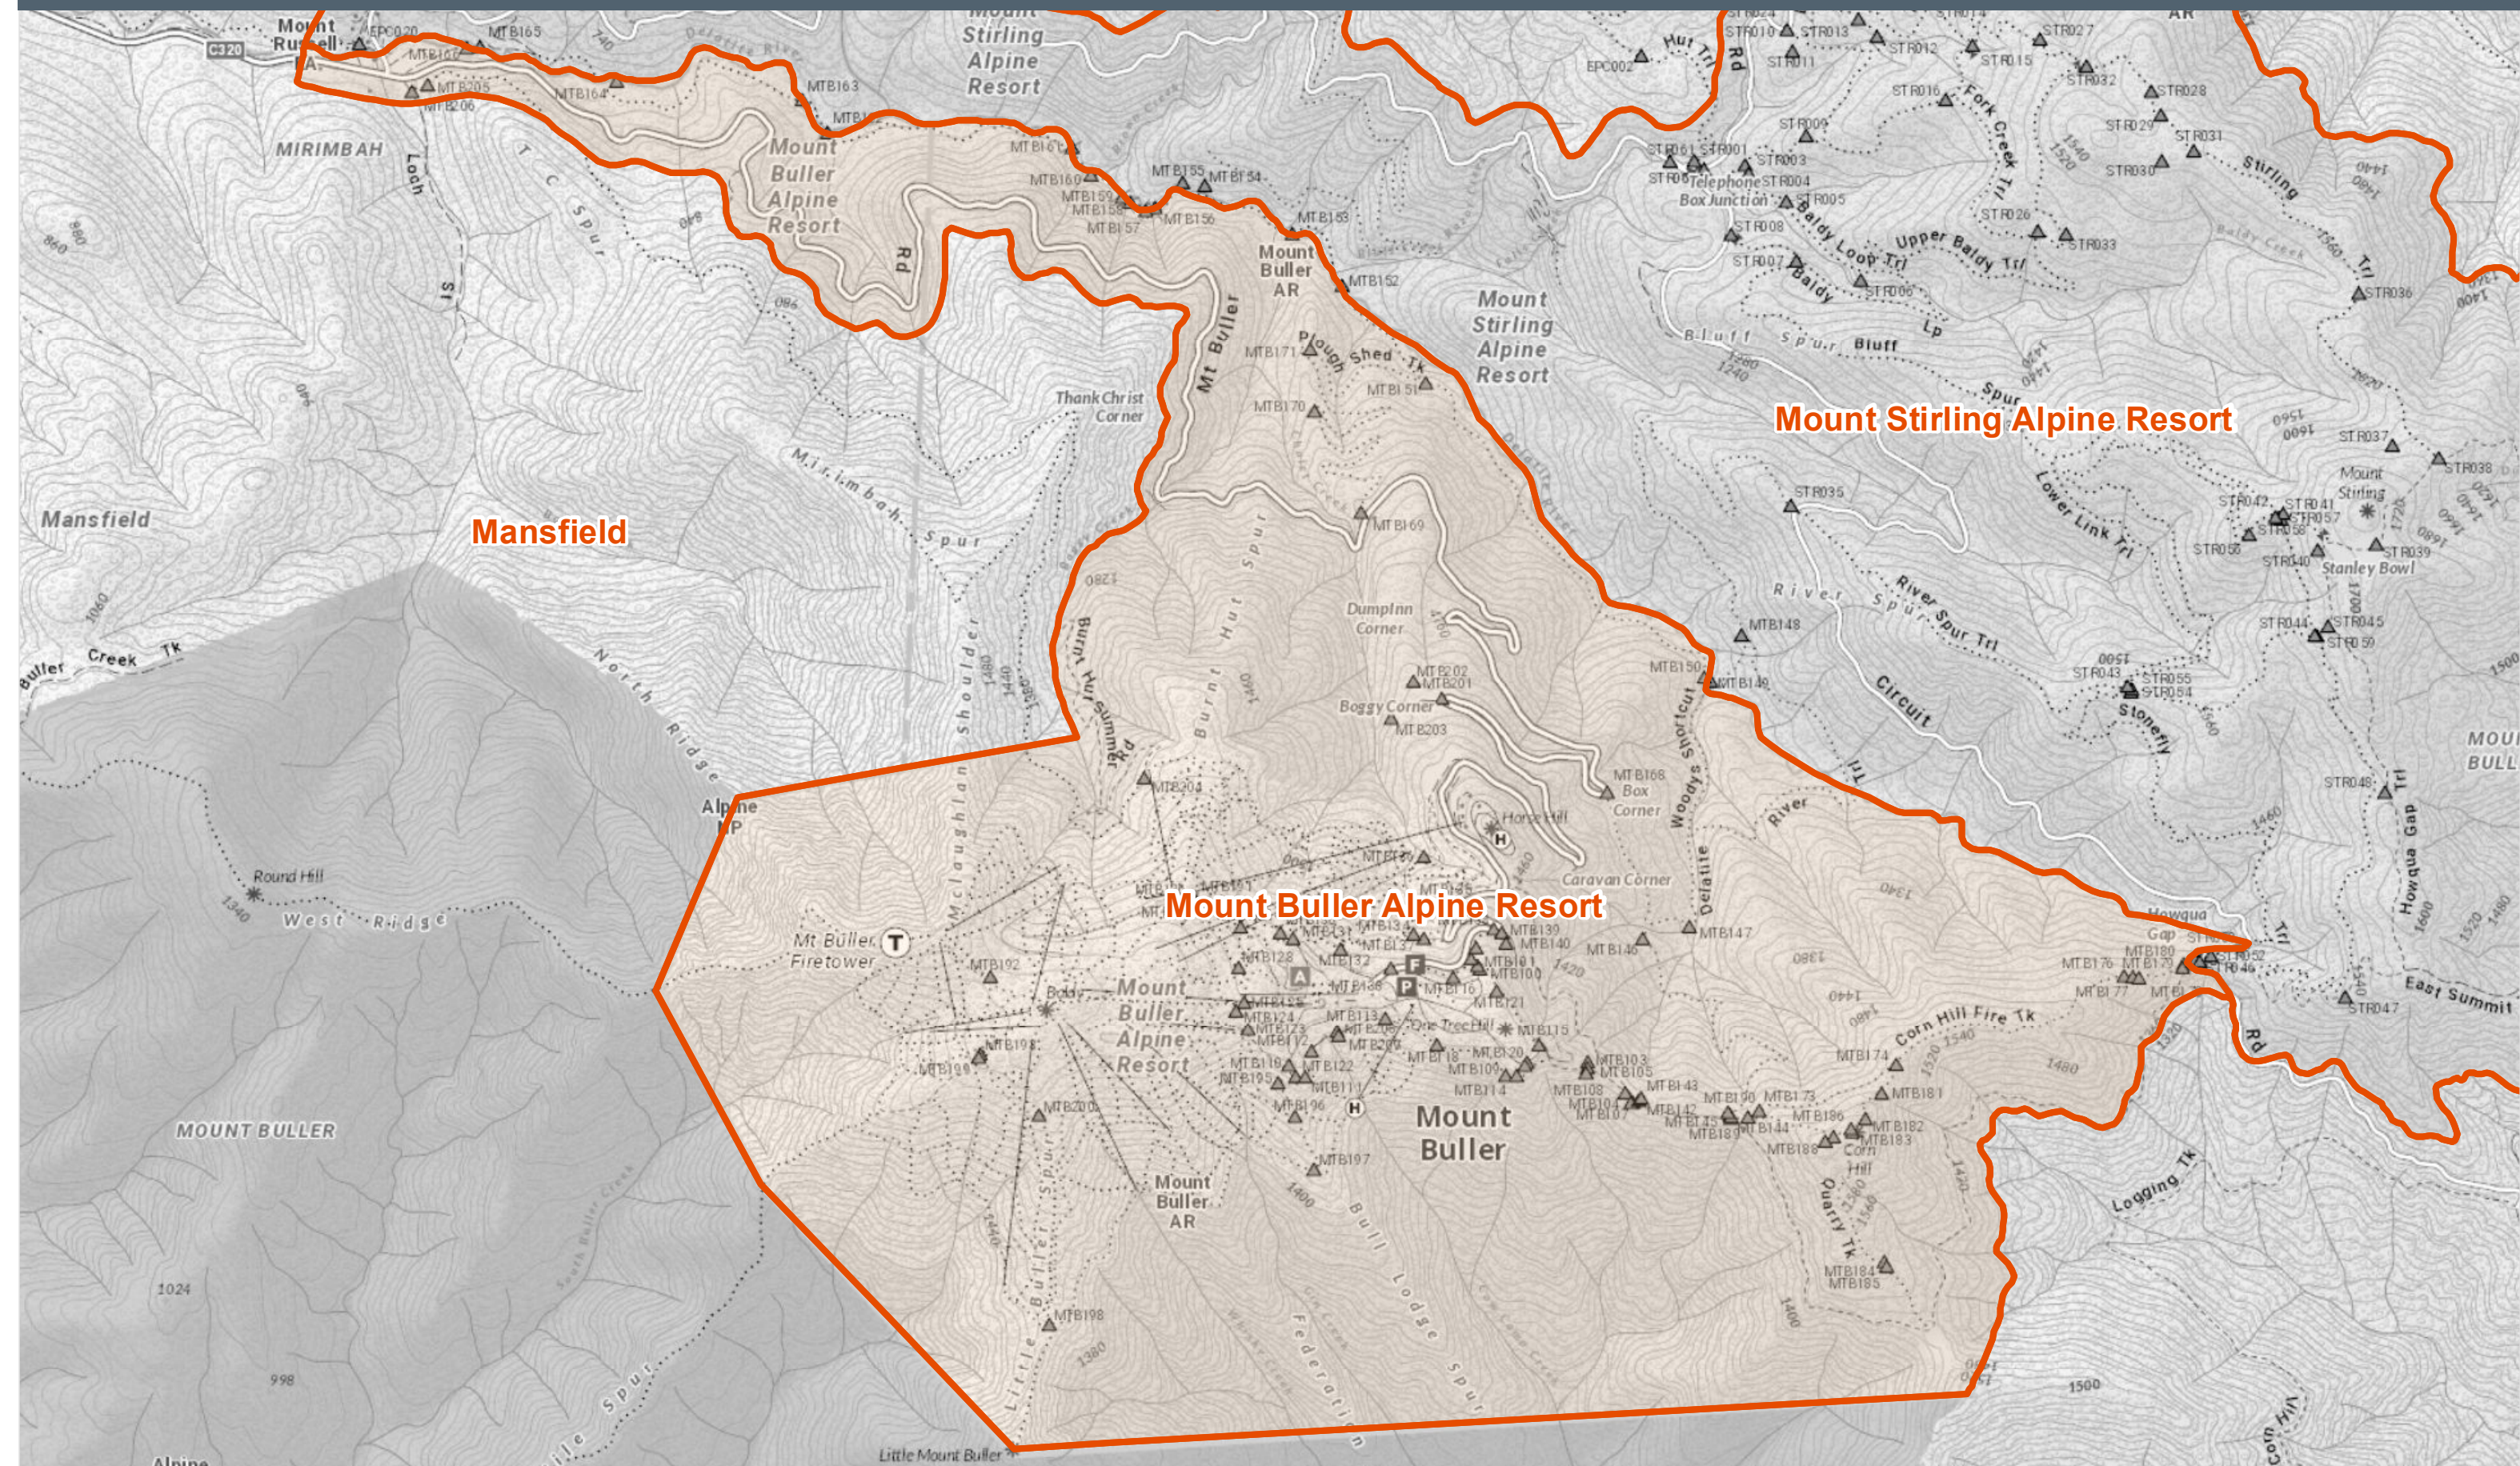

Fire Danger Period Areas - Mount Buller Alpine Resort

Mansfield

Mount Stirling Alpine Resort

Mount Buller Alpine Resort

Legend

 Fire Danger Period Areas

Disclaimer: This map is a snapshot generated from Victorian Government data as well as data from various other sources. This does not guarantee that the publication is without flaw of any kind or is wholly appropriate for your particular purposes and therefore disclaims all liability for error, loss or damage which may arise from reliance upon it. All persons accessing this information should make appropriate enquiries to assess the currency of the data.

Explanation: Some municipalities (shire or council) are split into smaller areas for Fire Danger Period Declarations. This map helps understand where these splits are.

Job ID: 20201013000 / BIP-1357
Date Prepared: 26/10/2020