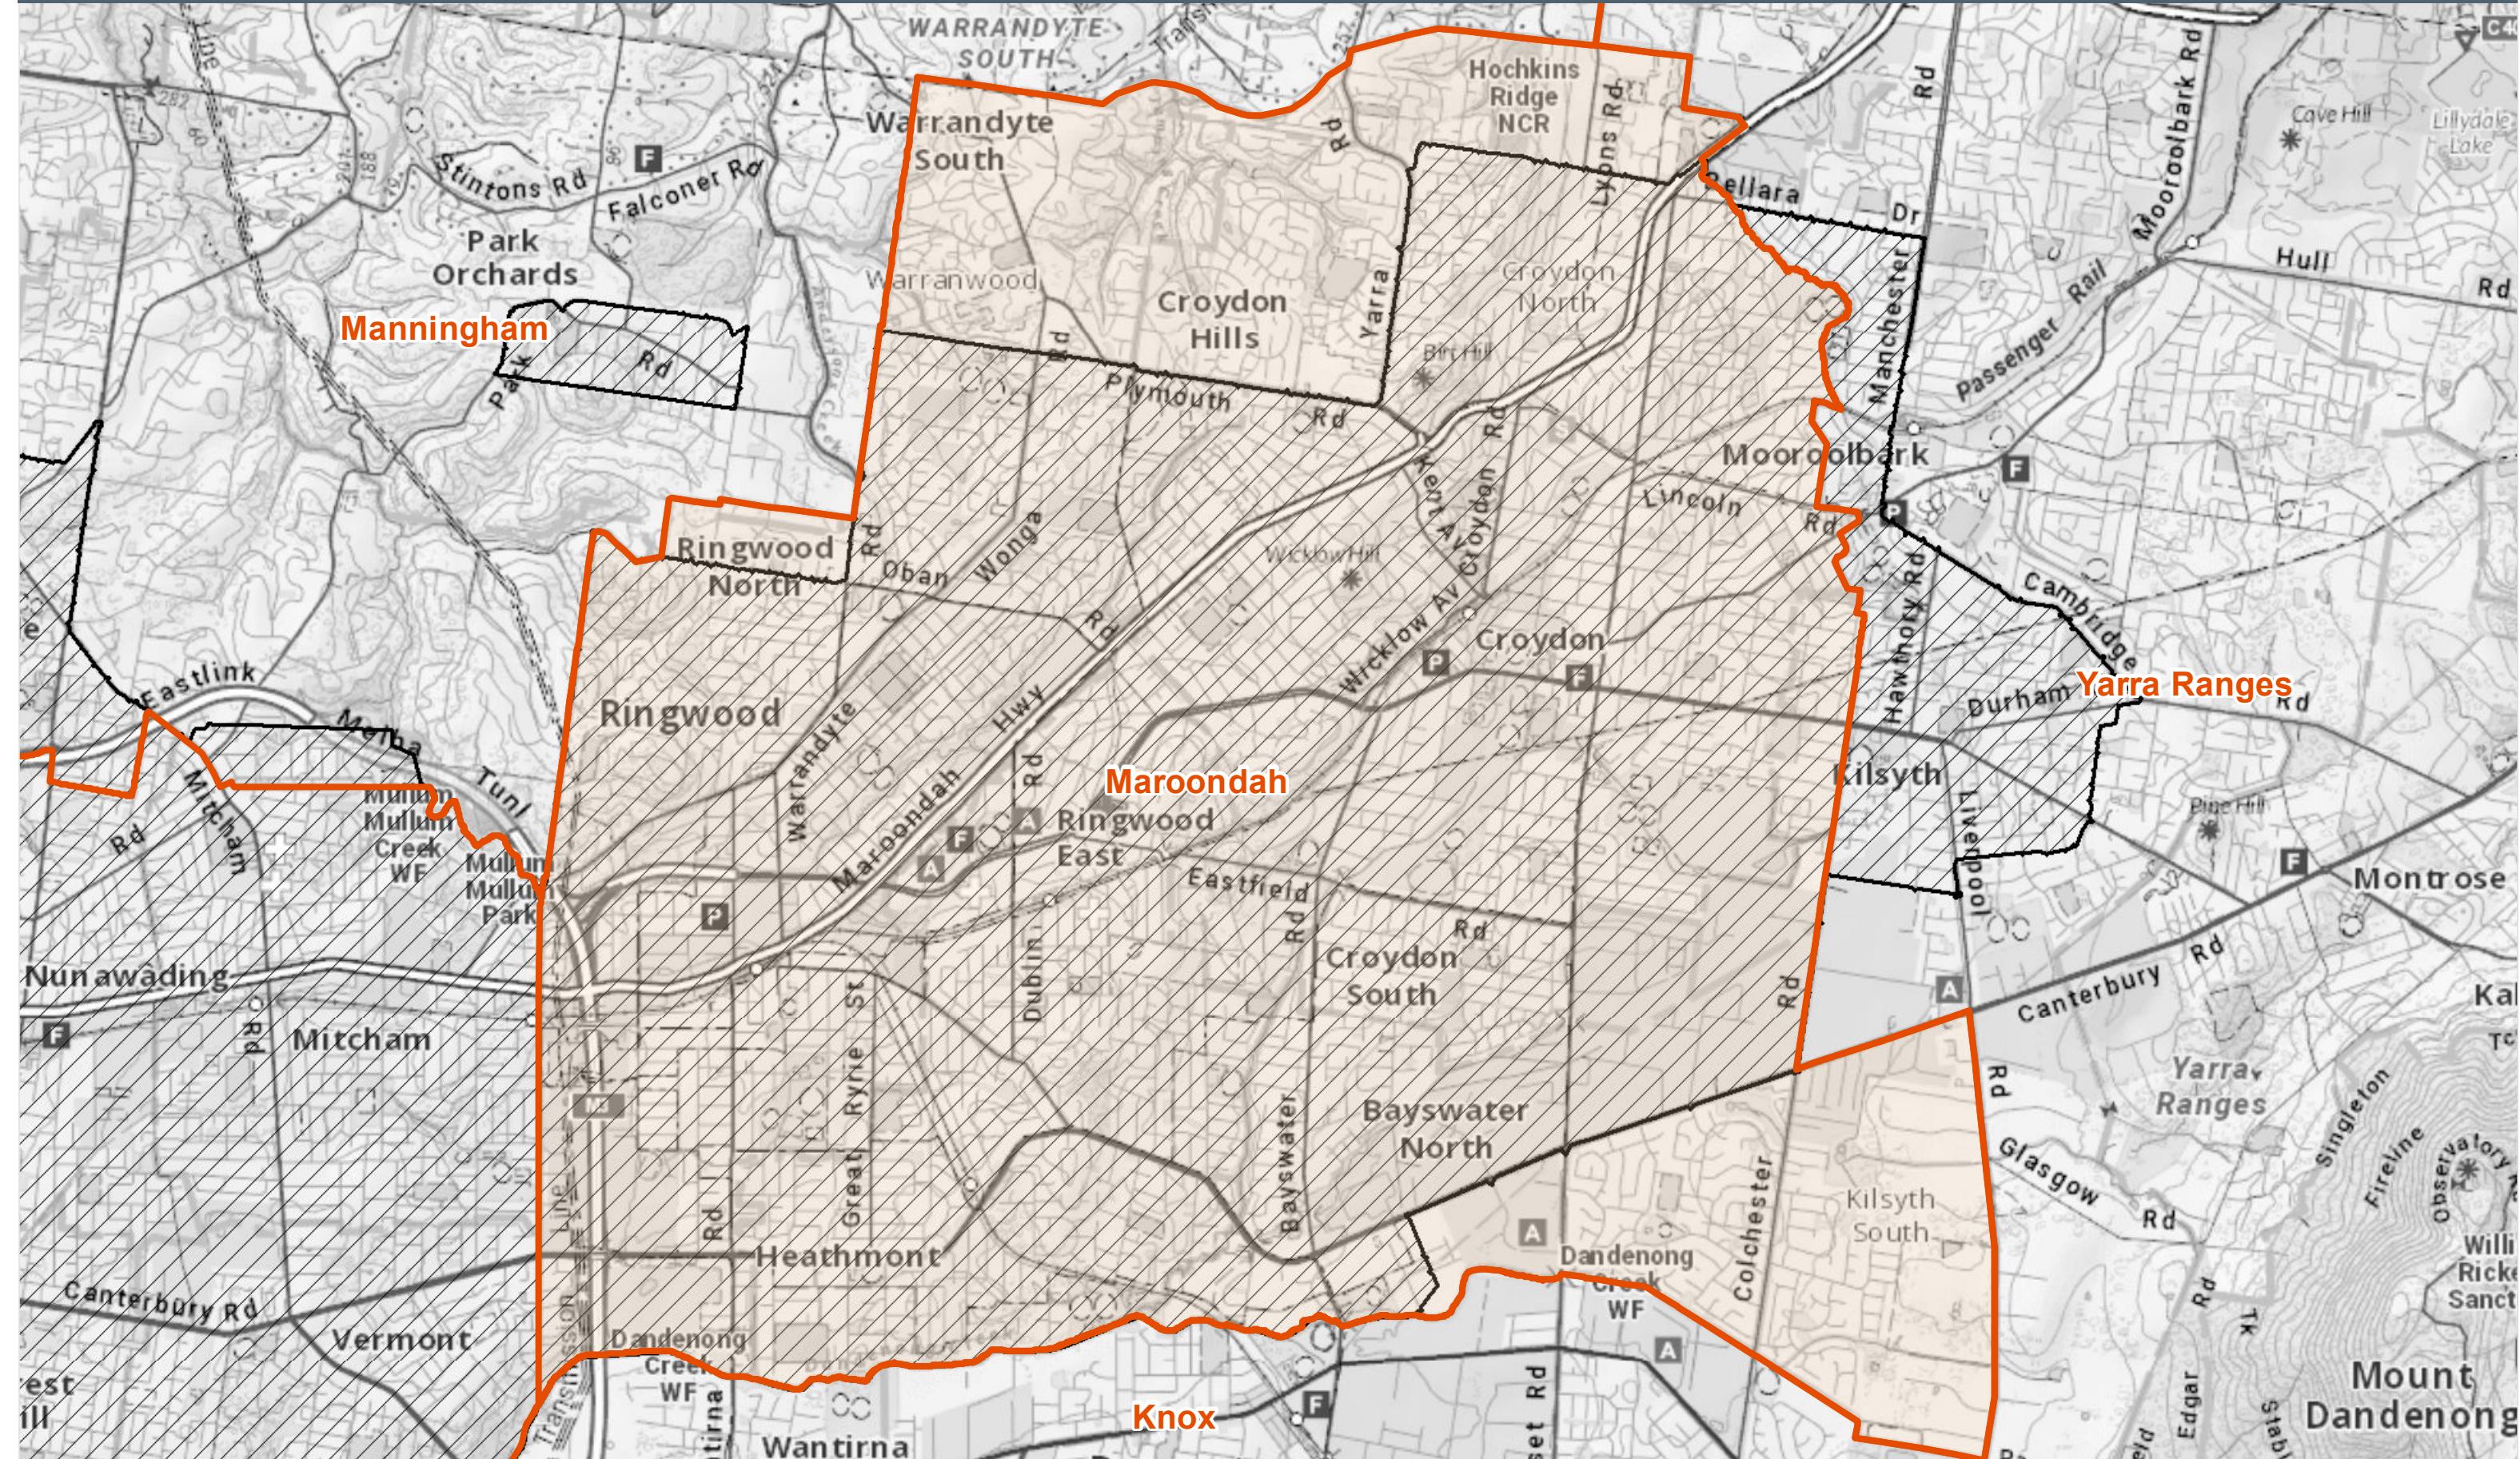

Fire Danger Period Areas - Maroondah

Explanation: Some municipalities (shire or council) overlap with the former Metropolitan Fire District (MFD) as at 30 June 2020. Fire Danger Period Restrictions do not apply in the former MFD. This map helps understand where these overlaps are.

Legend

-  Fire Danger Period Areas
-  Restrictions do not apply (former MFD)

Job ID: 20201013000 / BIP-1357
Date Prepared: 26/10/2020

Disclaimer:
This map is a snapshot generated from Victorian Government data as well as data from various other sources. This does not guarantee that the publication is without flaw of any kind or is wholly appropriate for your particular purposes and therefore disclaims all liability for error, loss or damage which may arise from reliance upon it. All persons accessing this information should make appropriate enquiries to assess the currency of the data.