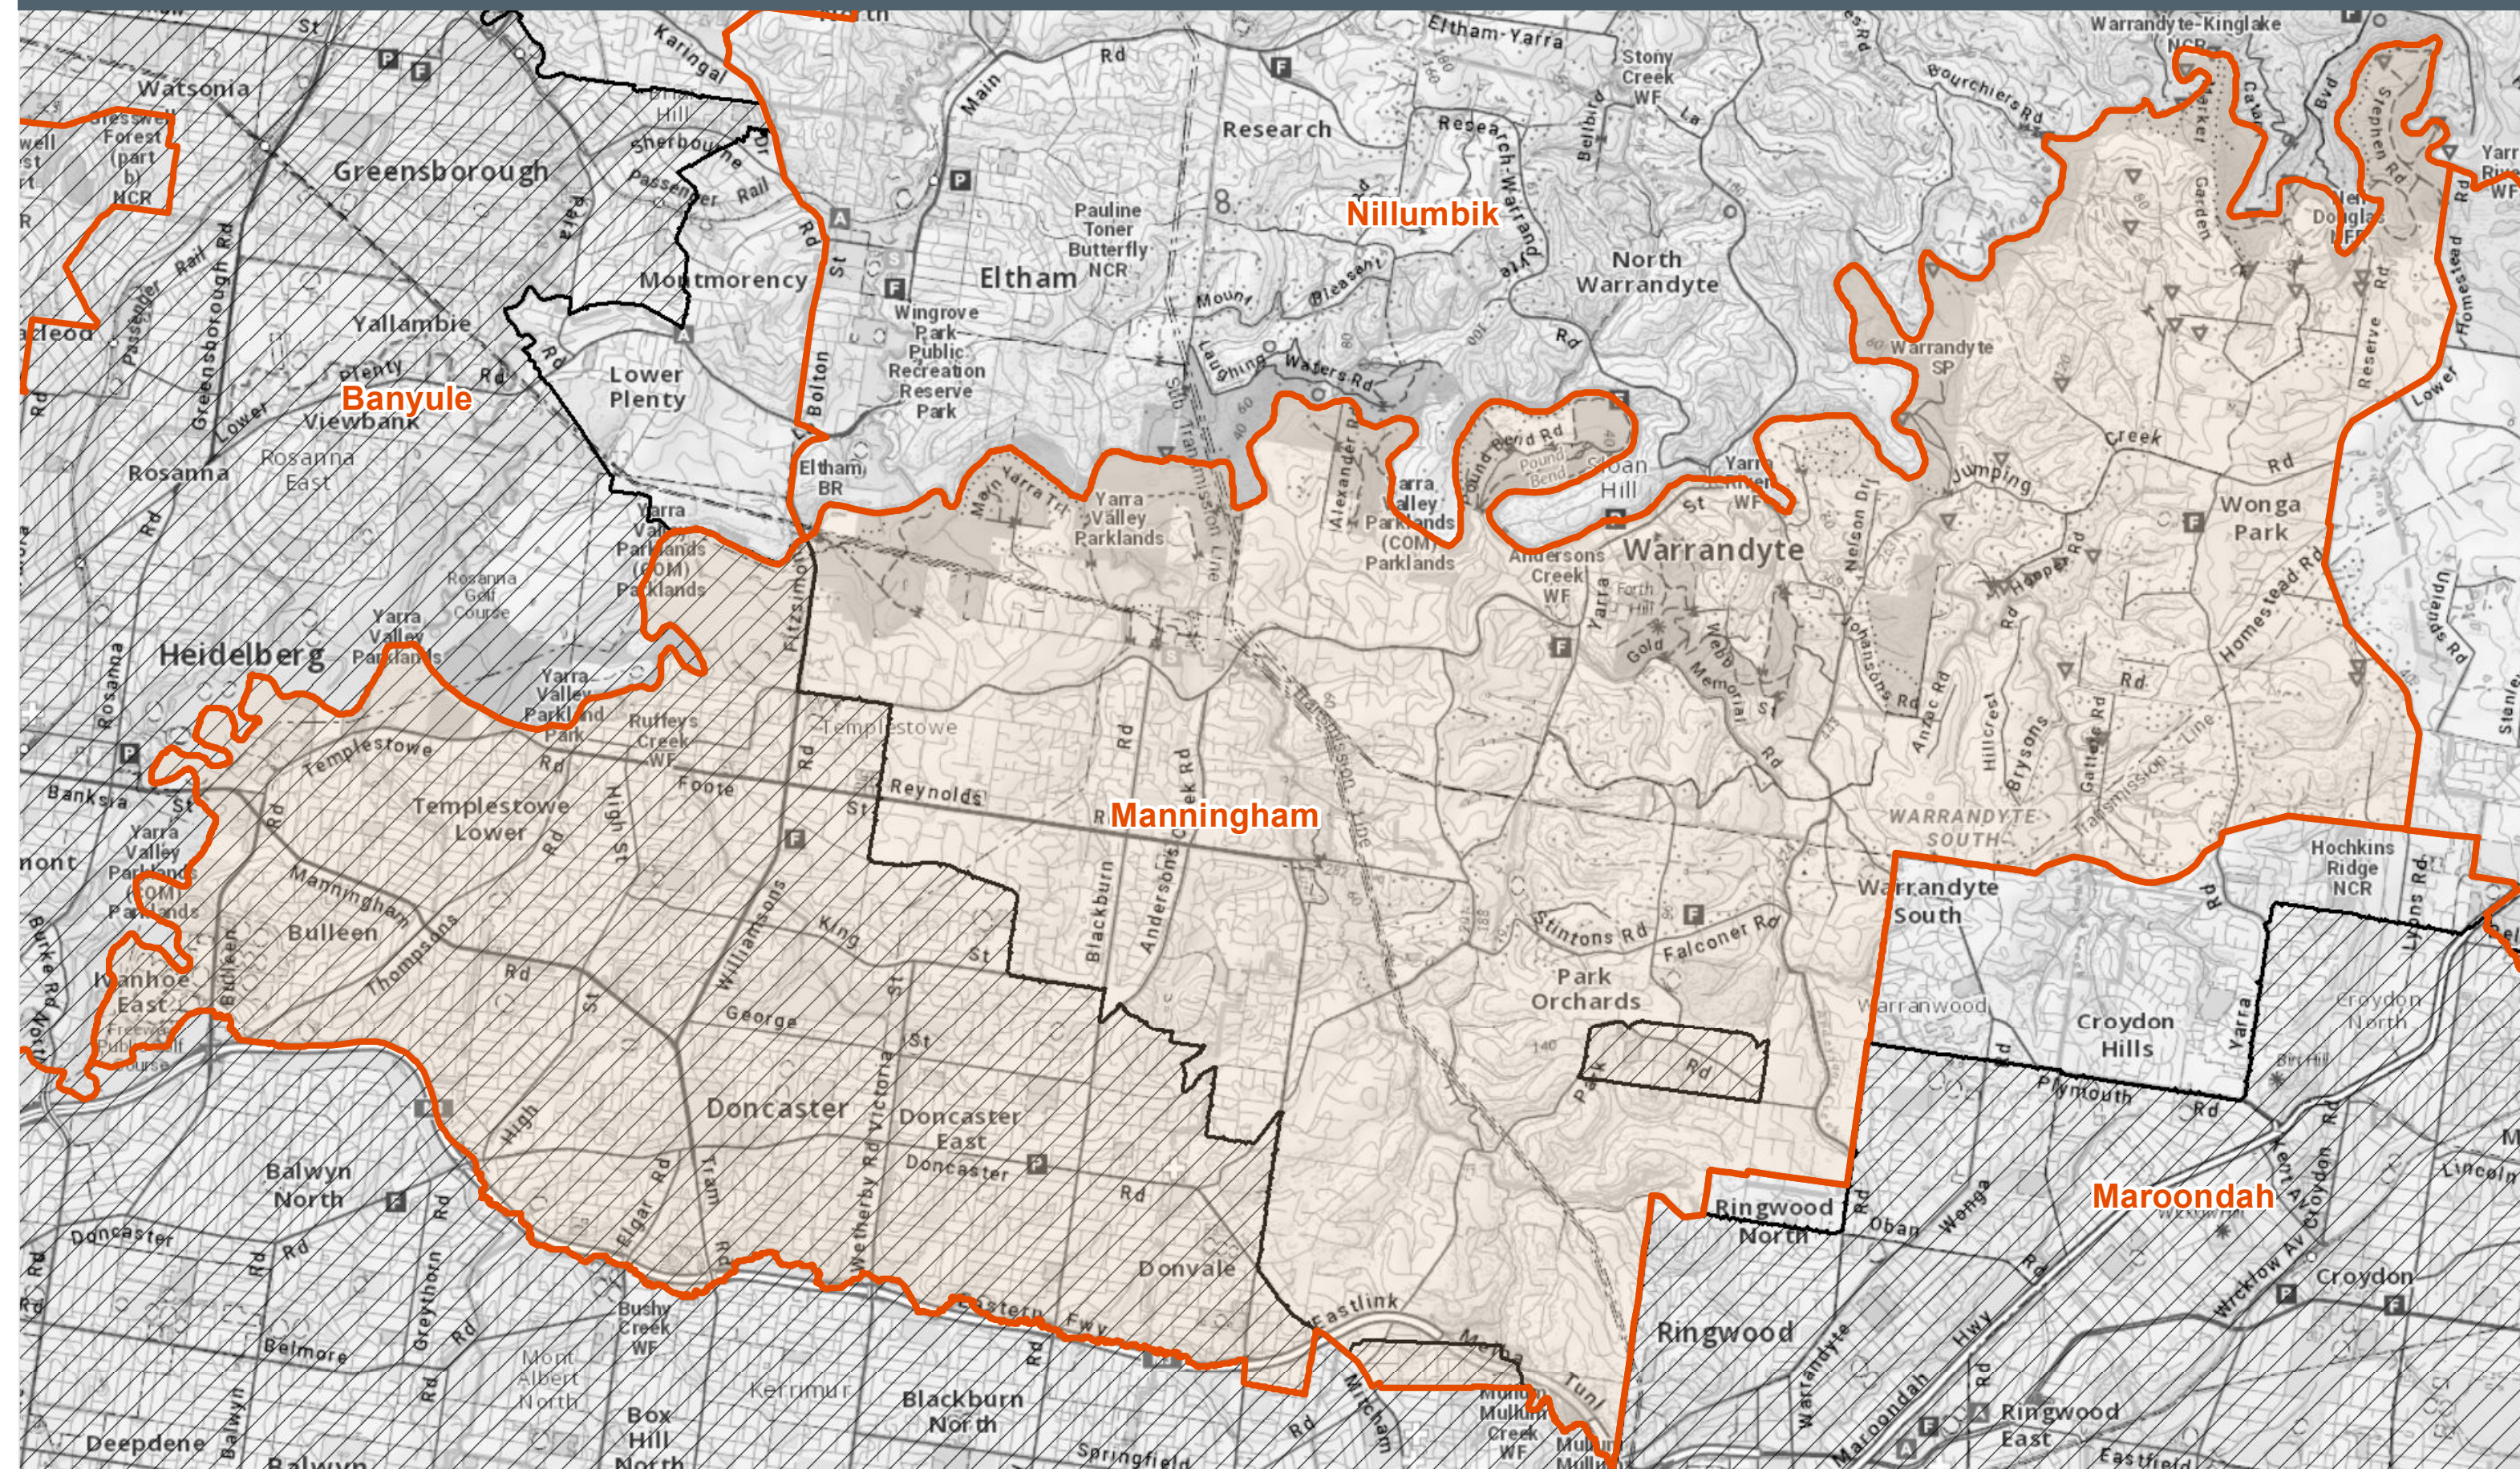

Fire Danger Period Areas - Manningham

Explanation: Some municipalities (shire or council) overlap with the former Metropolitan Fire District (MFD) as at 30 June 2020. Fire Danger Period Restrictions do not apply in the former MFD. This map helps understand where these overlaps are.

Legend

- Fire Danger Period Areas
- Restrictions do not apply (former MFD)

Disclaimer:
This map is a snapshot generated from Victorian Government data as well as data from various other sources. This does not guarantee that the publication is without flaw of any kind or is wholly appropriate for your particular purposes and therefore disclaims all liability for error, loss or damage which may arise from reliance upon it. All persons accessing this information should make appropriate enquiries to assess the currency of the data.