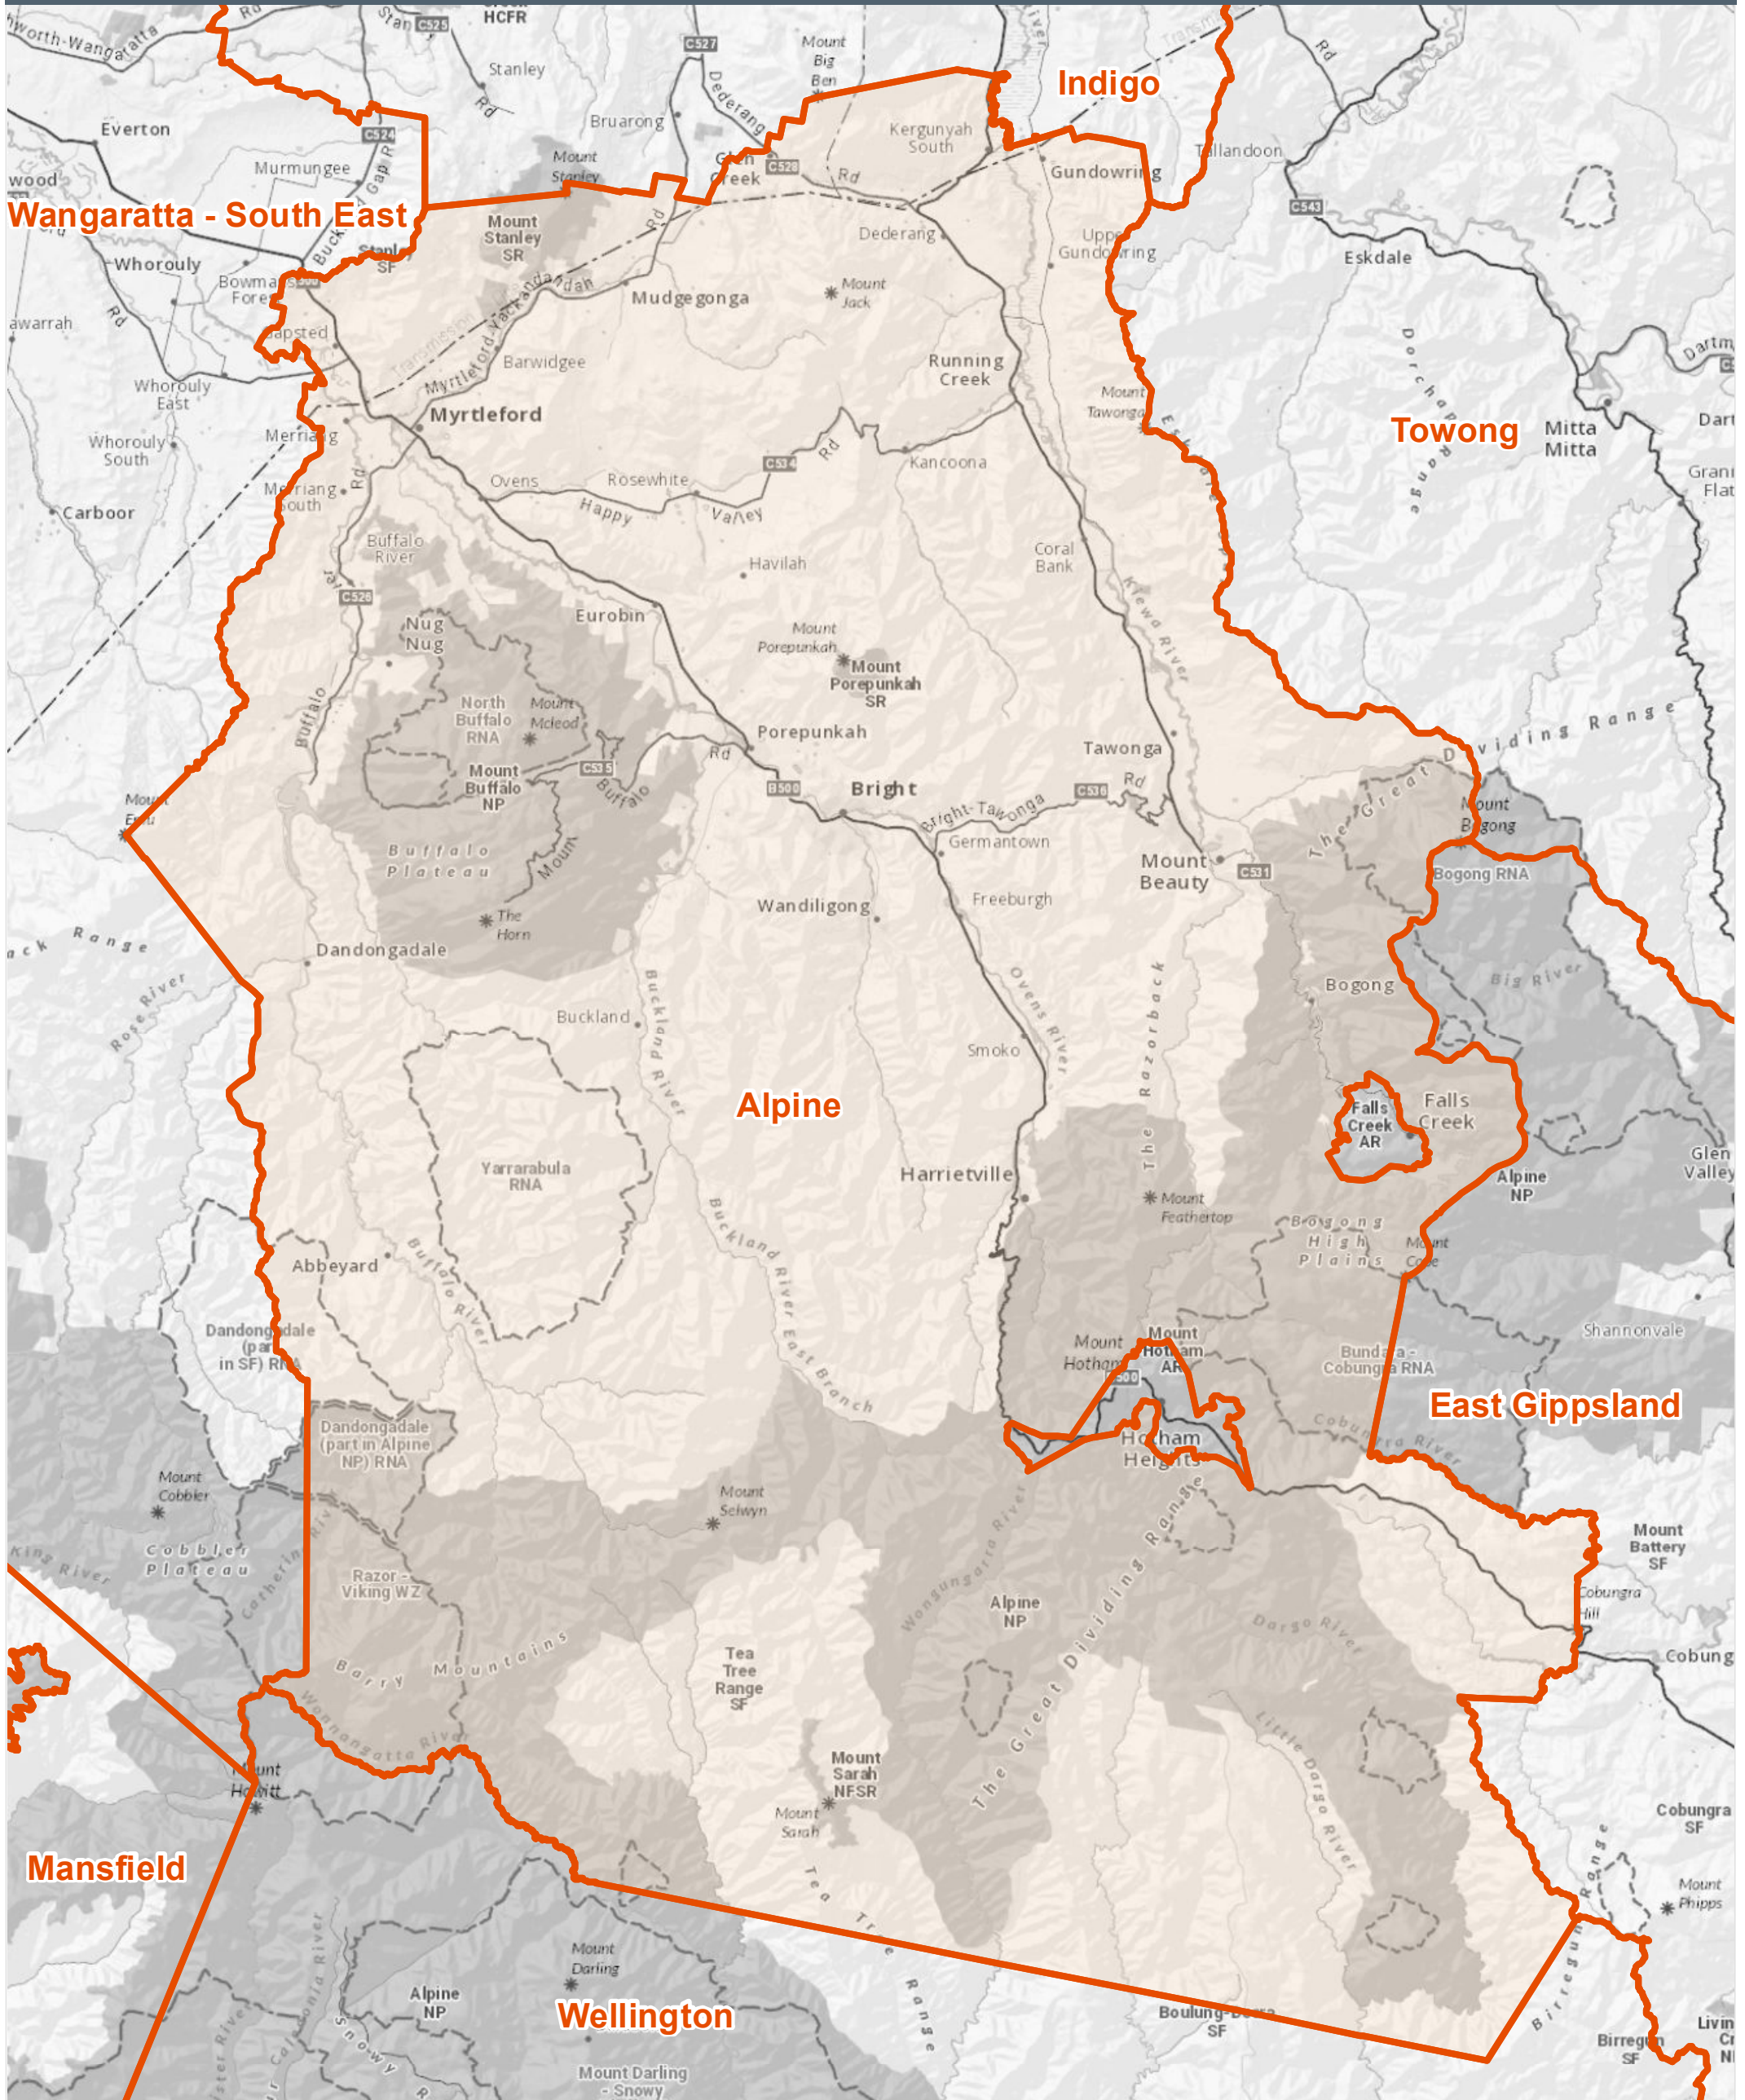

Fire Danger Period Areas - Alpine

Explanation: Some municipalities (shire or council) are split into smaller areas for Fire Danger Period Declarations. This map helps understand where these splits are.

Disclaimer:
This map is a snapshot generated from Victorian Government data as well as data from various other sources. This does not guarantee that the publication is without flaw of any kind or is wholly appropriate for your particular purposes and therefore disclaims all liability for error, loss or damage which may arise from reliance upon it. All persons accessing this information should make appropriate enquiries to assess the currency of the data.

Legend

 Fire Danger Period Areas