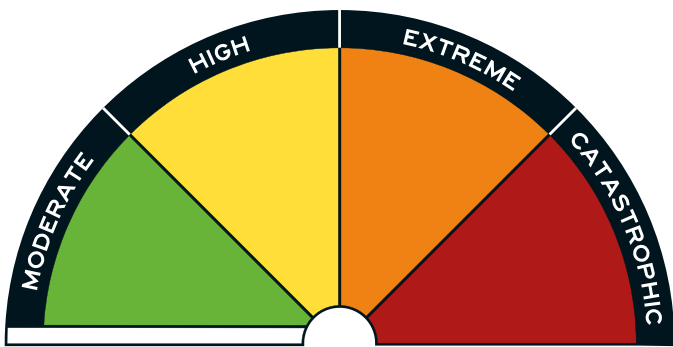

Fire Danger Rating

Use the questions and photos on the cards to discuss the Fire Danger Ratings

cfa.vic.gov.au

What are the most dangerous Fire Danger Ratings? How dangerous is a fire on a moderate day compared to catastrophic?

How do you learn what the Fire Danger Rating is each day? Where could you see these signs?

FIRED UP ENGLISH

10.3 - Lesson 10

FIRED UP ENGLISH

10.3 - Lesson 10

What do you think these people are doing? What do you think the Fire Rating Danger is?