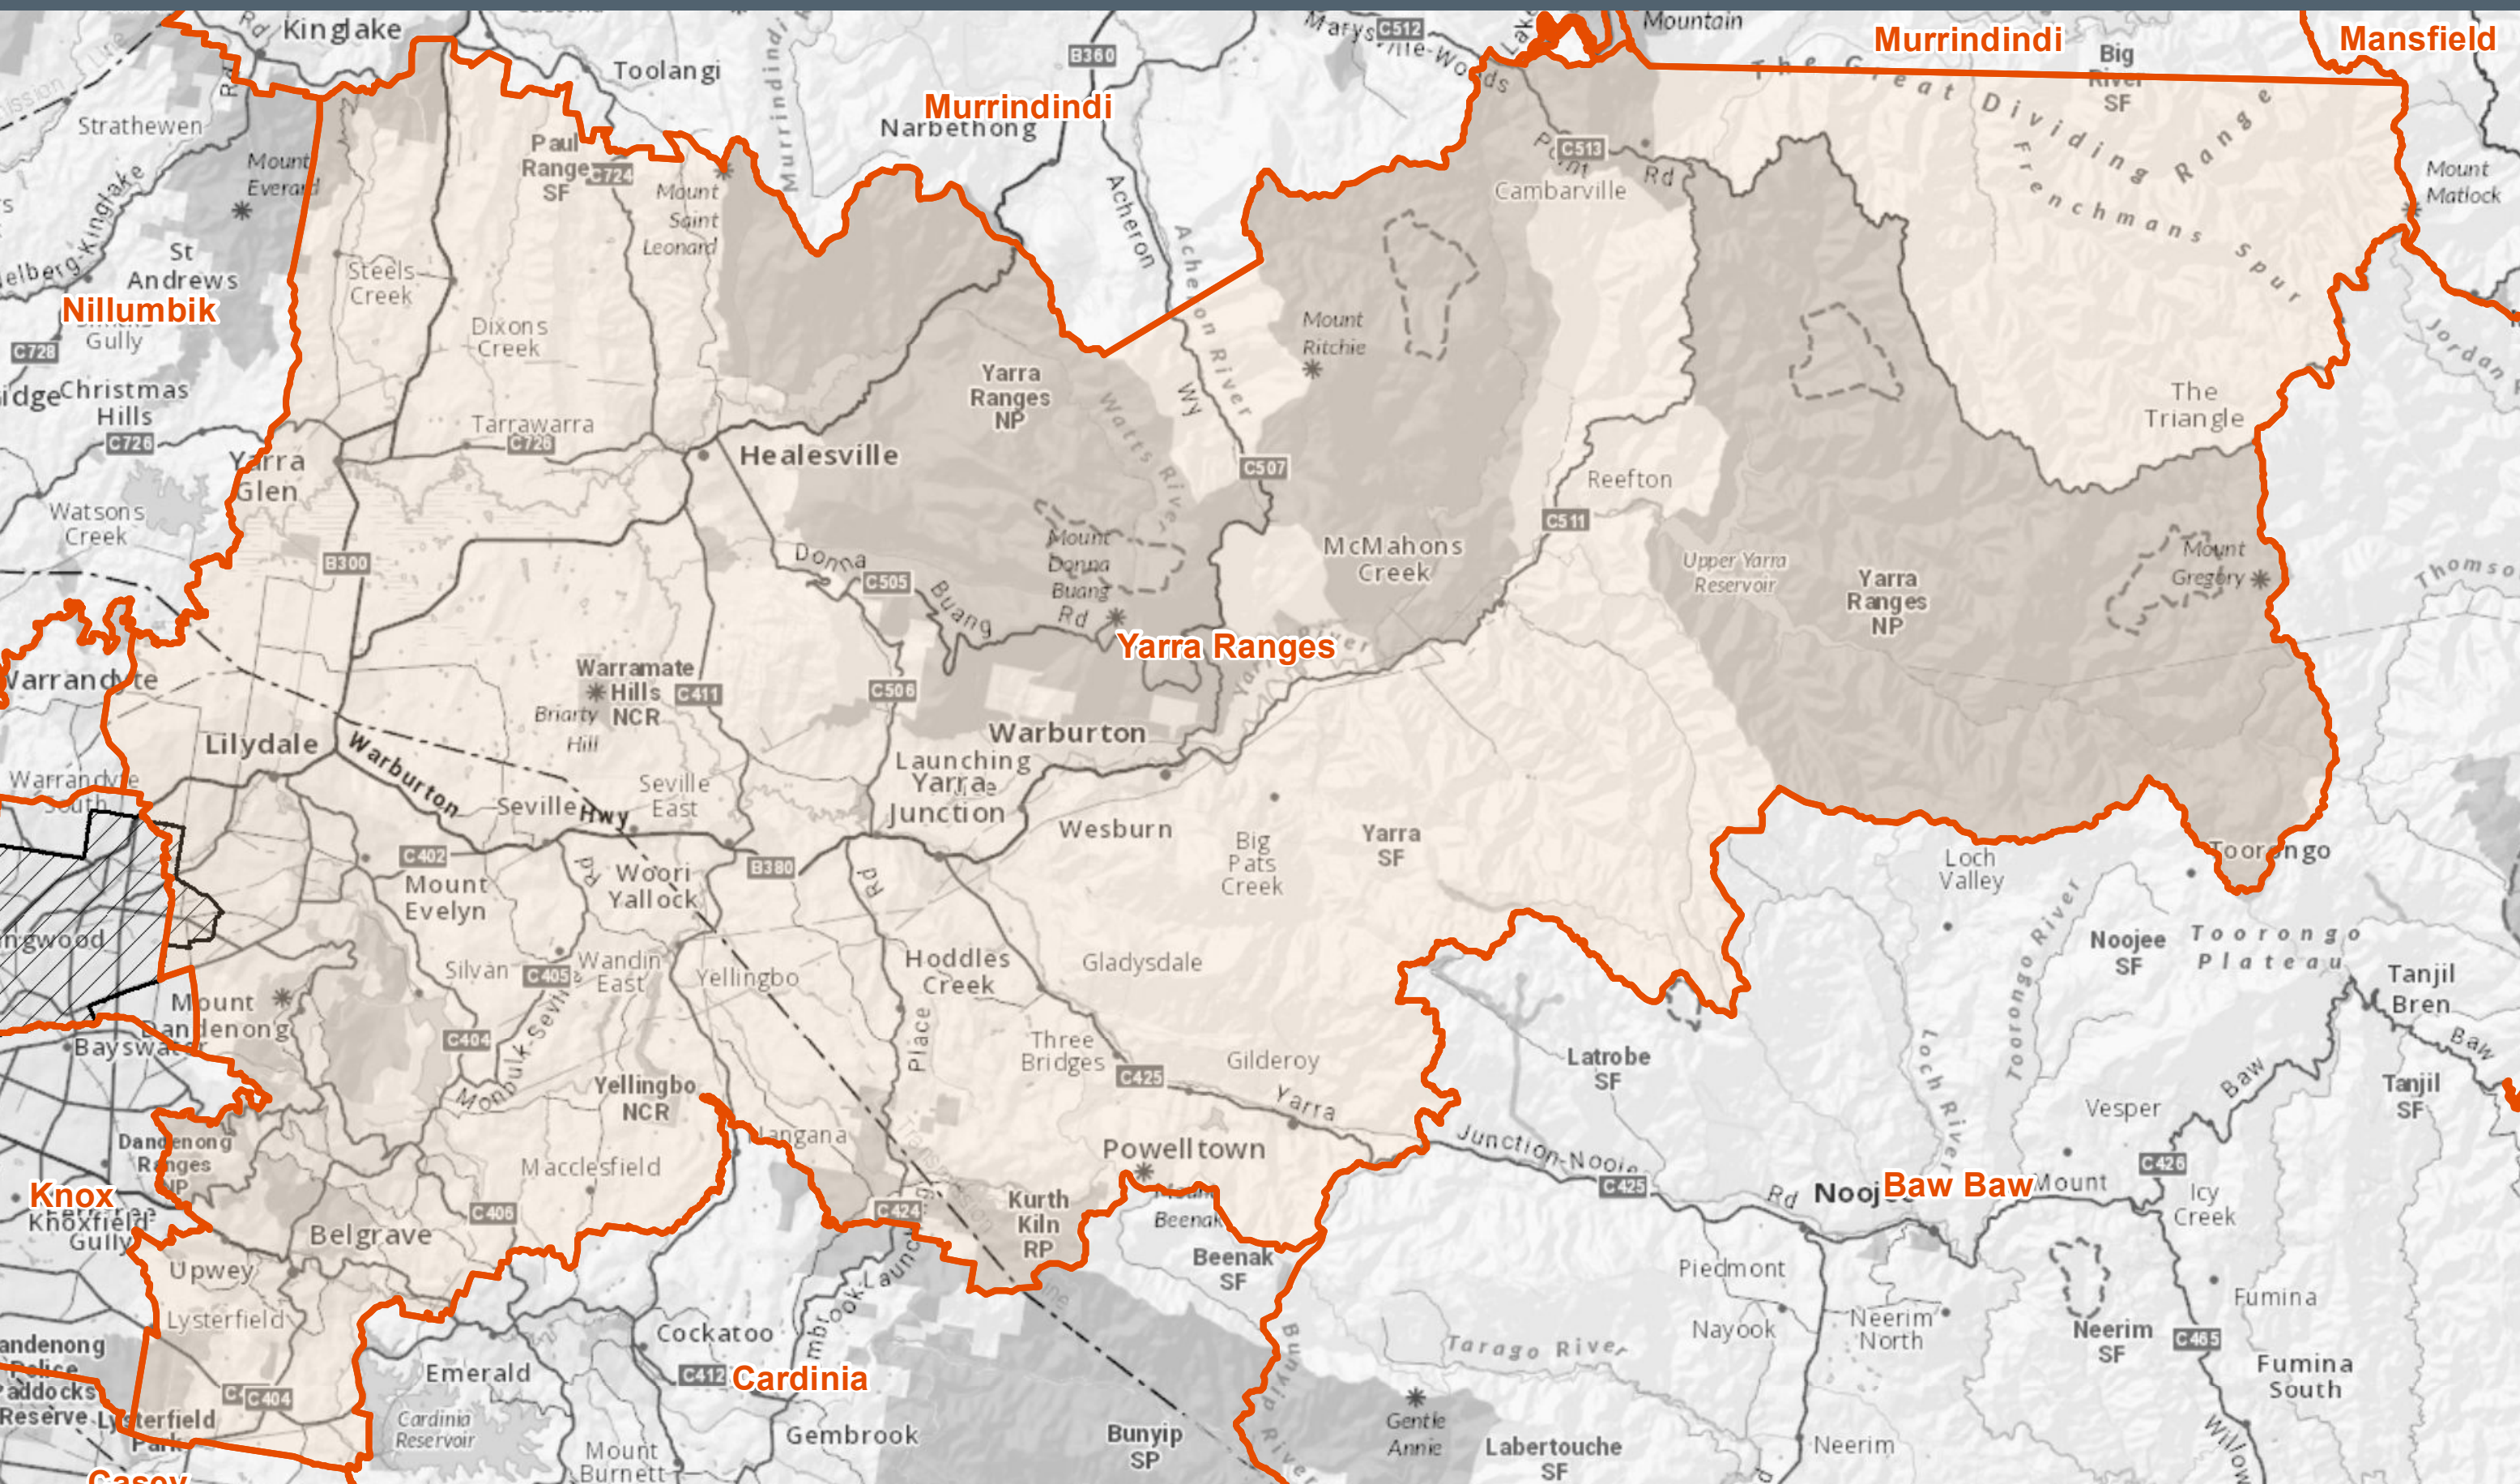

Fire Danger Period Areas - Yarra Ranges

Disclaimer:
 This map is a snapshot generated from Victorian Government data as well as data from various other sources. This does not guarantee that the publication is without flaw of any kind or is wholly appropriate for your particular purposes and therefore disclaims all liability for error, loss or damage which may arise from reliance upon it. All persons accessing this information should make appropriate enquiries to assess the currency of the data.

Explanation: Some municipalities (shire or council) overlap with the former Metropolitan Fire District (MFD) as at 30 June 2020. Fire Danger Period Restrictions do not apply in the former MFD. This map helps understand where these overlaps are.

Job ID: 20201013000 / BIP-1357
 Date Prepared: 26/10/2020

Legend

-  Fire Danger Period Areas
-  Restrictions do not apply (former MFD)