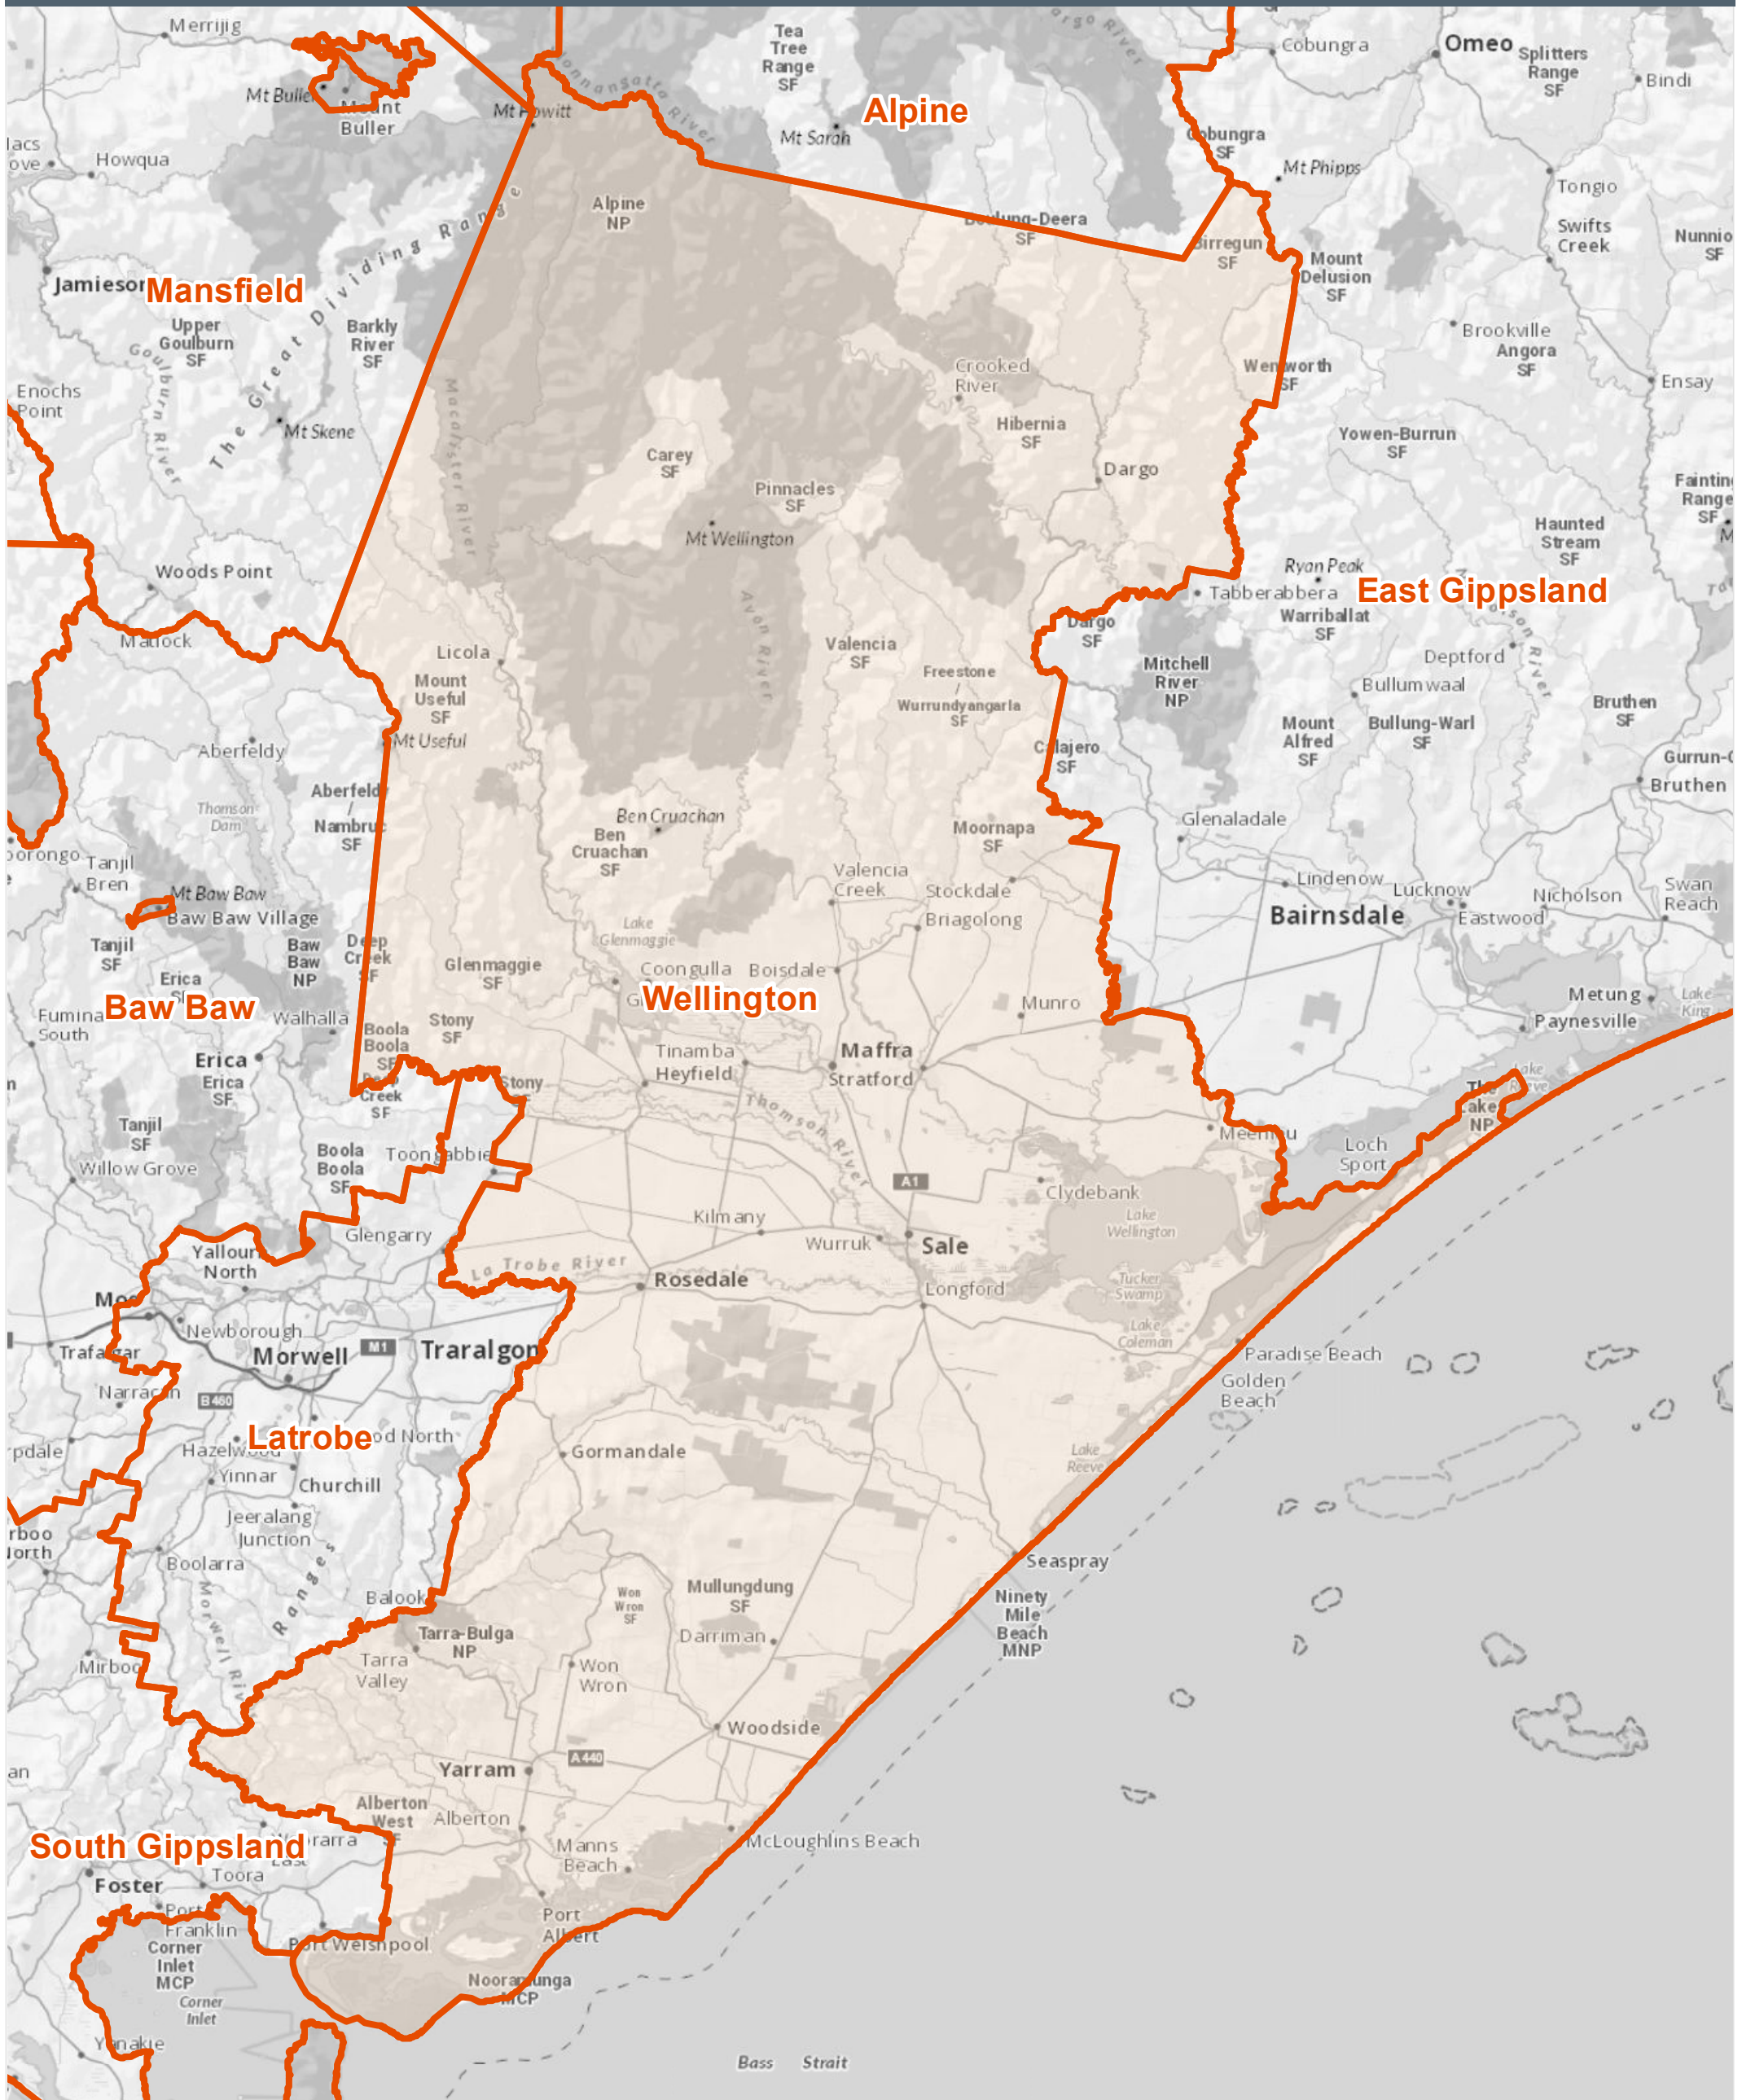

Fire Danger Period Areas - Wellington

Explanation: Some municipalities (shire or council) are split into smaller areas for Fire Danger Period Declarations. This map helps understand where these splits are.

Disclaimer:
This map is a snapshot generated from Victorian Government data as well as data from various other sources. This does not guarantee that the publication is without flaw of any kind or is wholly appropriate for your particular purposes and therefore disclaims all liability for error, loss or damage which may arise from reliance upon it. All persons accessing this information should make appropriate enquiries to assess the currency of the data.

Legend

 Fire Danger Period Areas